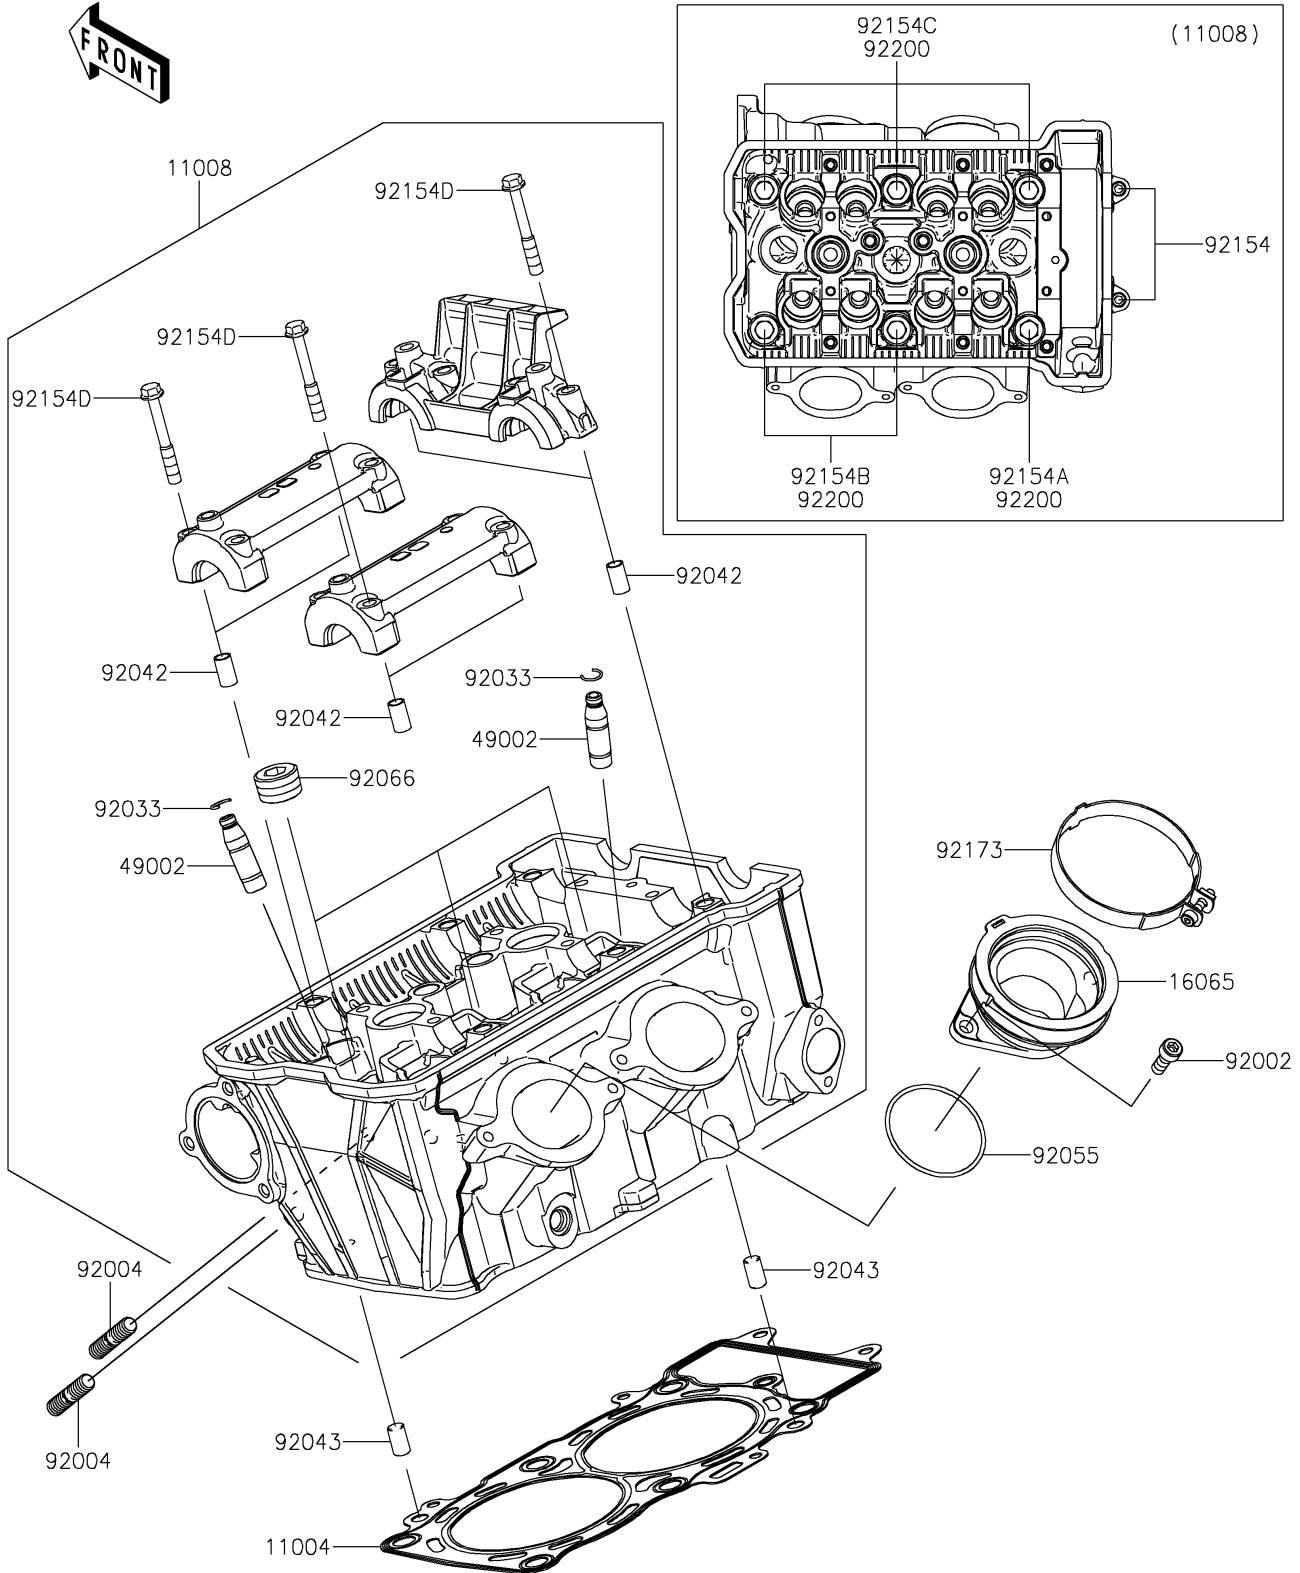

2020 Z650 PARTS DIAGRAM

Cylinder Head

E1111

2020 Z650 PARTS LIST

Cylinder Head

ITEM NAME	PART NUMBER	QUANTITY
GASKET-HEAD (Ref # 11004)	11004-0763	1
HEAD-COMP-CYLINDER (Ref # 11008)	11008-0976	1
HOLDER-CARBURETOR (Ref # 16065)	16065-0131	2
GUIDE-VALVE (Ref # 49002)	49002-0039	8
BOLT,6X16 (Ref # 92002)	92002-1143	4
STUD,8X22 (Ref # 92004)	92004-0025	4
RING-SNAP (Ref # 92033)	92033-1247	8
PIN,DOWEL,6.3X8X14 (Ref # 92042)	92042-007	6
PIN,8X14 (Ref # 92043)	92043-1567	2
RING-O,47X1.9 (Ref # 92055)	92055-1600	2
PLUG,PT1/2X12.5 (Ref # 92066)	92066-0002	3
BOLT,SOCKET,6X30 (Ref # 92154)	92154-0116	2
BOLT,FLANGED,10X100 (Ref # 92154A)	92154-2363	1
BOLT,FLANGED,10X158 (Ref # 92154B)	92154-2364	2
BOLT,FLANGED,10X176 (Ref # 92154C)	92154-2365	3
BOLT,FLANGED,6X45 (Ref # 92154D)	92154-3737	12
CLAMP (Ref # 92173)	92173-0239	2
WASHER,10.5X19X2.3 (Ref # 92200)	92200-0257	6