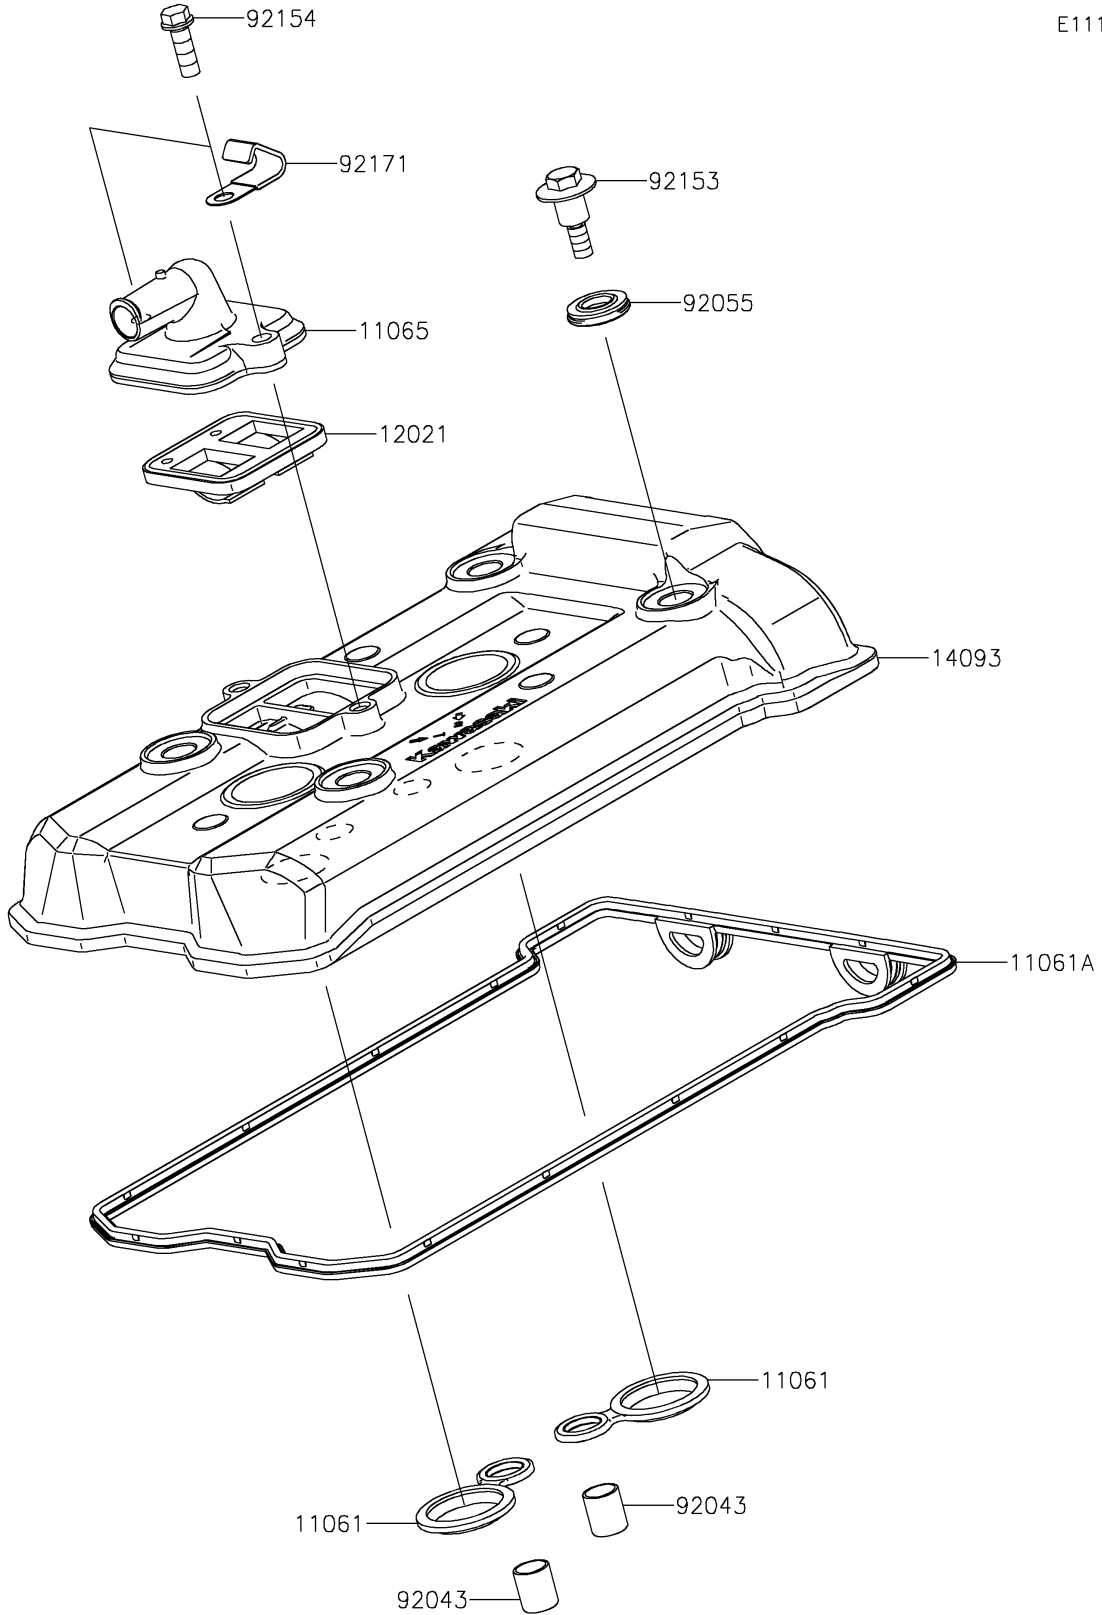

2020 Z650 PARTS DIAGRAM

Cylinder Head Cover

E1112

2020 Z650 PARTS LIST

Cylinder Head Cover

ITEM NAME	PART NUMBER	QUANTITY
GASKET,SPARK PLUG HOLE (Ref # 11061)	11061-0105	2
GASKET,HEAD COVER (Ref # 11061A)	11061-1184	1
CAP (Ref # 11065)	11065-1320	1
VALVE-ASSY-REED (Ref # 12021)	12021-0708	1
COVER,HEAD (Ref # 14093)	14093-0501	1
PIN,10.1X12X14 (Ref # 92043)	92043-4009	2
RING-O (Ref # 92055)	92055-0187	4
BOLT,HEAD COVER (Ref # 92153)	92153-0793	4
BOLT,FLANGED,6X18 (Ref # 92154)	92154-1775	2
CLAMP (Ref # 92171)	92171-0813	1