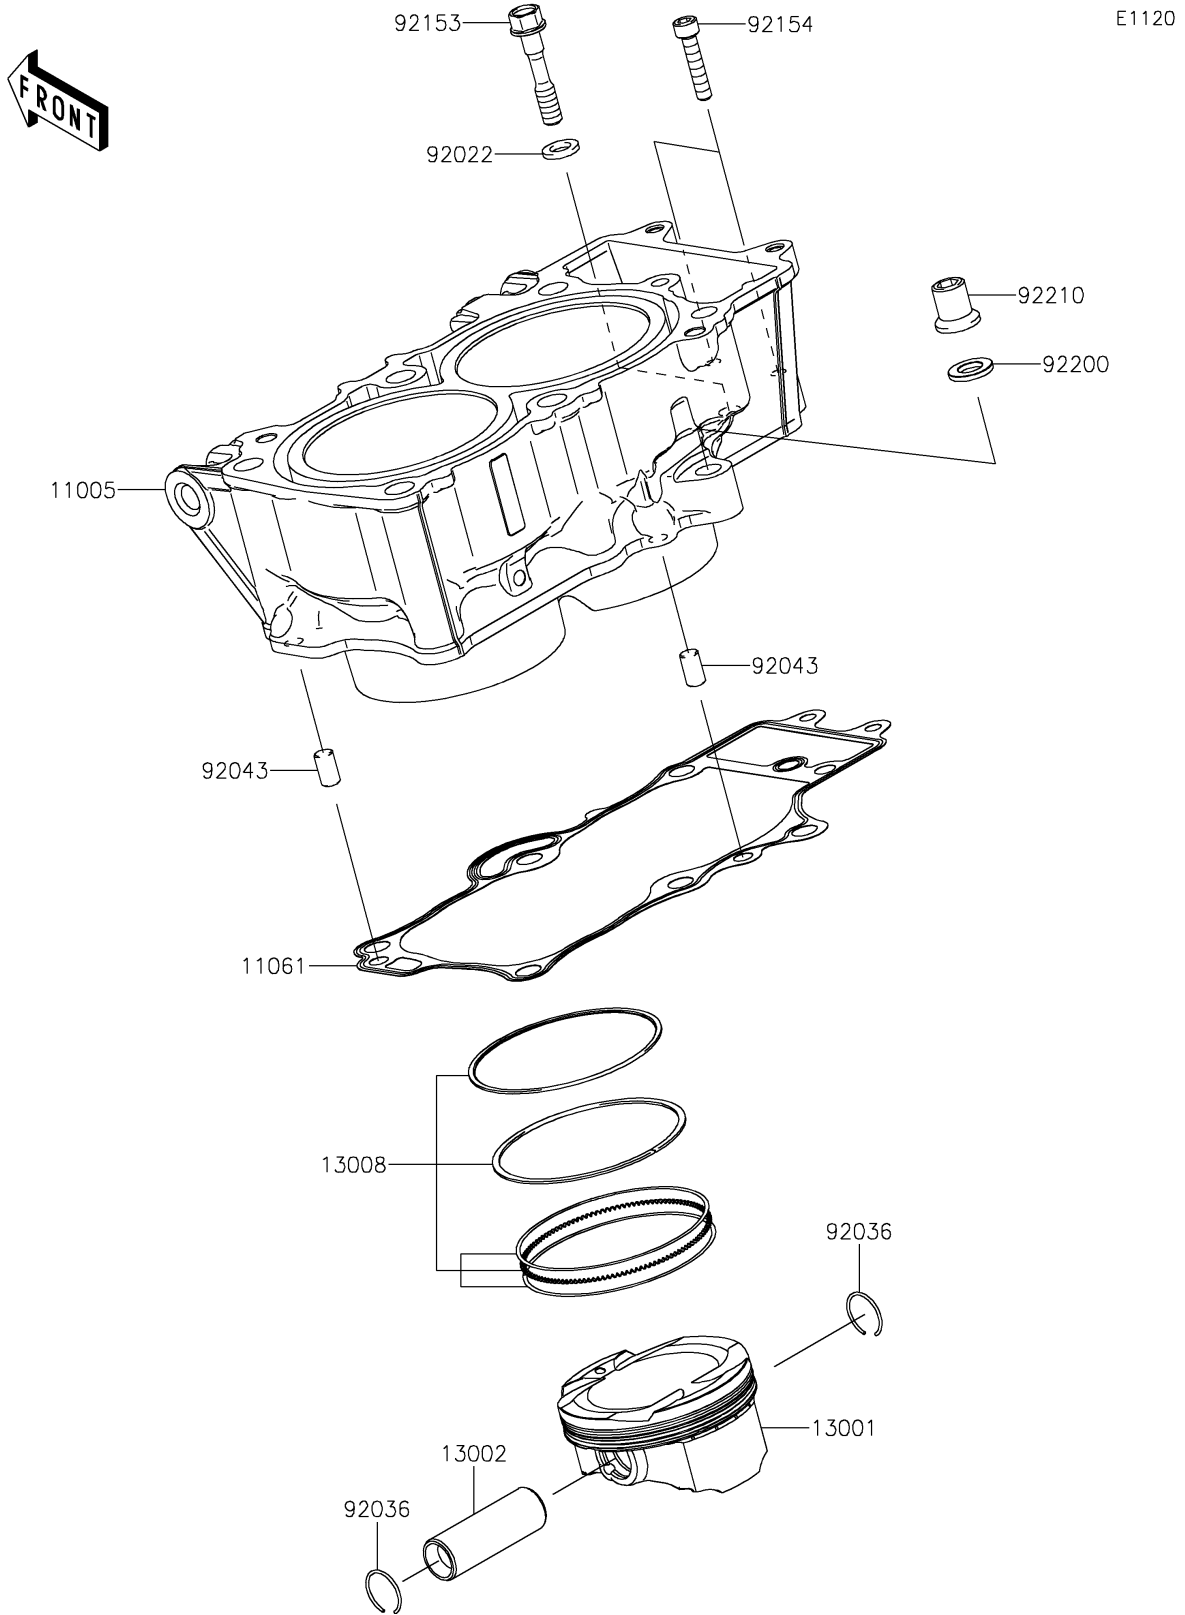

# 2020 Z650 PARTS DIAGRAM

Cylinder/Piston(s)

## 2020 Z650 PARTS LIST

Cylinder/Piston(s)

ITEM NAME	PART NUMBER	QUANTITY
CYLINDER-ENGINE (Ref # 11005)	11005-0666	1
GASKET,CYLINDER BASE (Ref # 11061)	11061-1207	1
PISTON-ENGINE (Ref # 13001)	13001-0786	2
PIN-PISTON (Ref # 13002)	13002-0007	2
RING-SET-PISTON (Ref # 13008)	13008-1196	2
WASHER,9X15.5X2 (Ref # 92022)	92022-1401	1
RING-SNAP,PISTON PIN (Ref # 92036)	92036-008	4
PIN,8X14 (Ref # 92043)	92043-1567	2
BOLT,8X43 (Ref # 92153)	92153-1011	1
BOLT,SOCKET,6X30 (Ref # 92154)	92154-0116	2
WASHER,10.5X19X2.3 (Ref # 92200)	92200-0363	1
NUT (Ref # 92210)	92210-0223	1