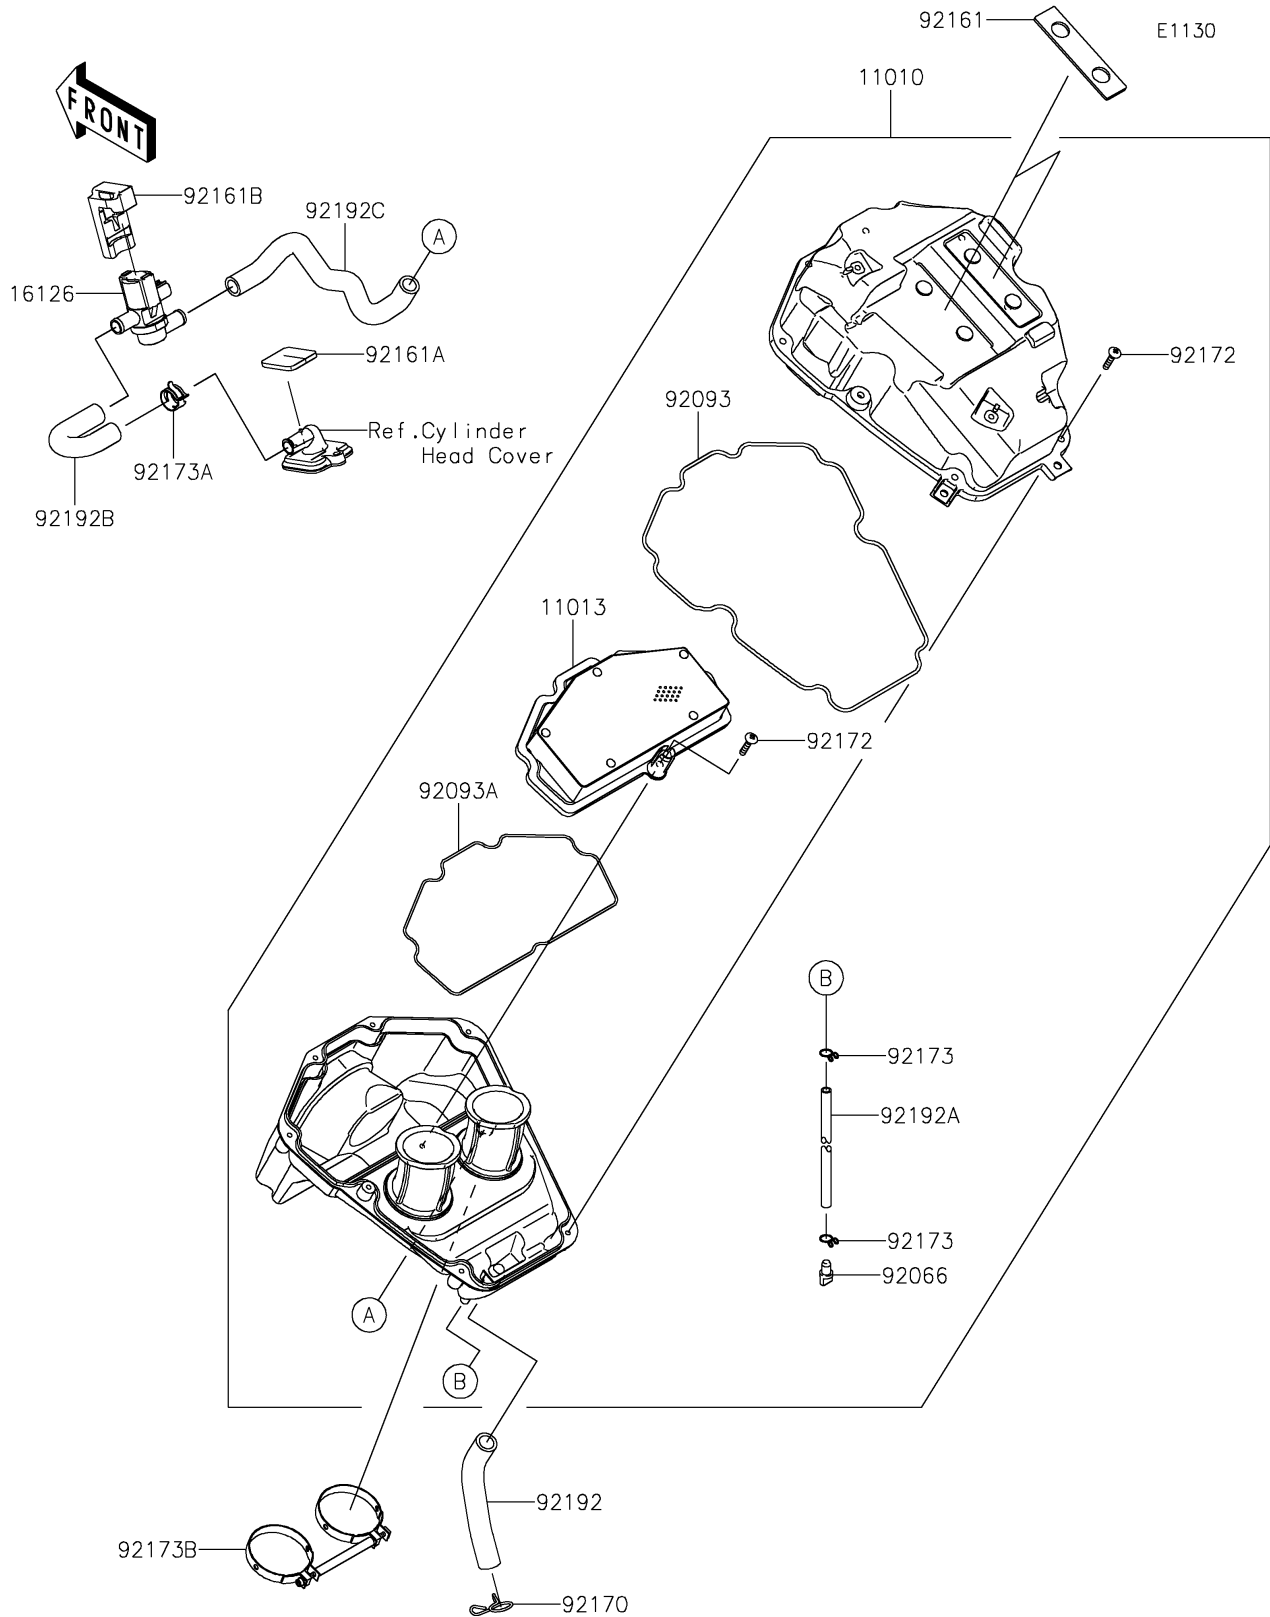

2020 Z650 PARTS DIAGRAM

Air Cleaner

2020 Z650 PARTS LIST

Air Cleaner

ITEM NAME	PART NUMBER	QUANTITY
FILTER-ASSY-AIR (Ref # 11010)	11010-0869	1
ELEMENT-AIR FILTER (Ref # 11013)	11013-0745	1
VALVE,AIR SWITING (Ref # 16126)	16126-0743	1
PLUG,DRAIN (Ref # 92066)	92066-0782	1
SEAL (Ref # 92093)	92093-0610	1
SEAL,ELEMENT (Ref # 92093A)	92093-0611	1
DAMPER (Ref # 92161)	92161-1428	2
DAMPER (Ref # 92161A)	92161-1899	1
DAMPER (Ref # 92161B)	92161-1933	1
CLAMP (Ref # 92170)	92170-1017	1
SCREW,5X25 (Ref # 92172)	92172-0891	9
CLAMP,10MM (Ref # 92173)	92173-1044	2
CLAMP (Ref # 92173A)	92173-1463	1
CLAMP (Ref # 92173B)	92173-1698	1
TUBE,BREATHER (Ref # 92192)	92192-0958	1
TUBE,DRAIN,L=245 (Ref # 92192A)	92192-1380	1
TUBE,ASV-HEAD (Ref # 92192B)	92192-1698	1
TUBE,A/C-ASV (Ref # 92192C)	92192-1699	1