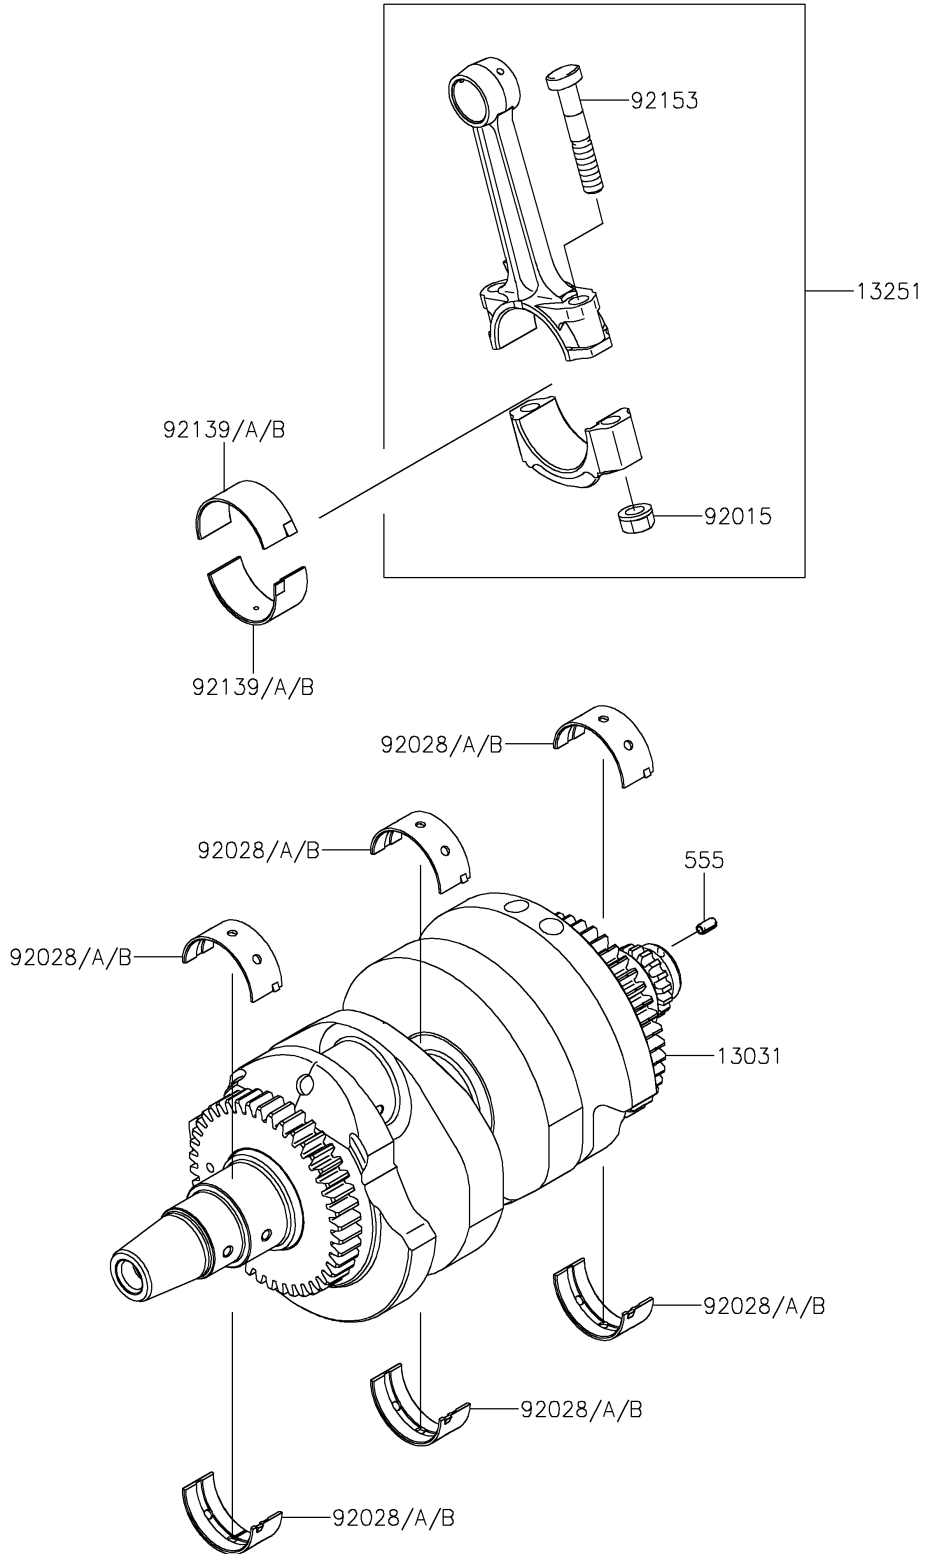

# 2020 Z650 PARTS DIAGRAM

Crankshaft

E1321

## 2020 Z650 PARTS LIST

### Crankshaft

ITEM NAME	PART NUMBER	QUANTITY
CRANKSHAFT-COMP (Ref # 13031)	13031-0149	1
ROD-ASSY-CONNECTING,K (Ref # 13251)	13251-0010-KK	2
PIN-SPRING,4X8 (Ref # 555)	555A0408	1
NUT,FLANGED,8MM (Ref # 92015)	92015-1311	4
BUSHING,CRANKSHAFT,BLUE (Ref # 92028)	92028-1903	6
BUSHING,CRANKSHAFT,BLACK (Ref # 92028A)	92028-1904	AR
BUSHING,CRANKSHAFT,BROWN (Ref # 92028B)	92028-1905	AR
BUSHING,CON-ROD,BLUE (Ref # 92139)	92139-0114	4
BUSHING,CON-ROD,BLACK (Ref # 92139A)	92139-0115	AR
BUSHING,CON-ROD,BROWN (Ref # 92139B)	92139-0116	AR
BOLT,CON-ROD,8X49 (Ref # 92153)	92153-0957	4