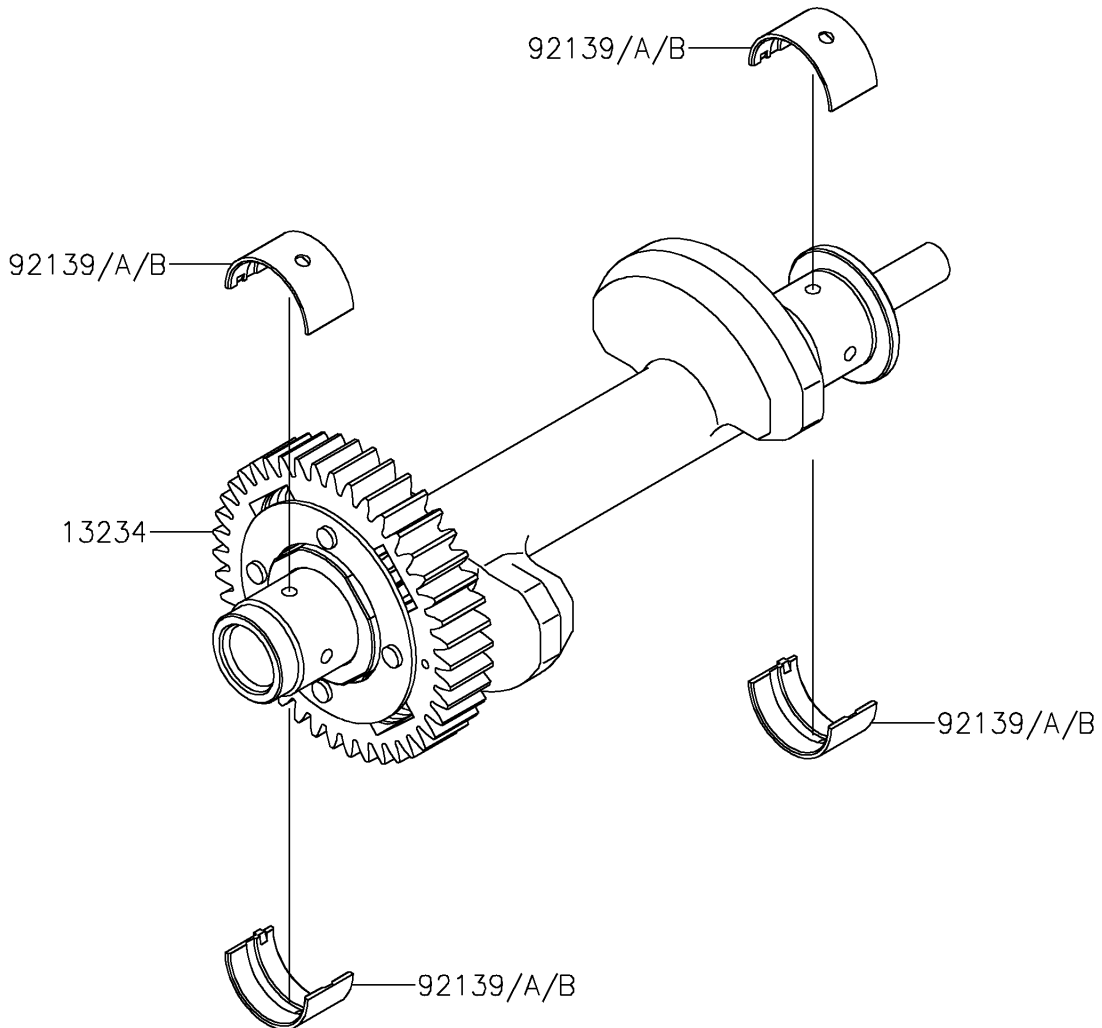

2020 Z650 PARTS DIAGRAM

Balancer

E1323

2020 Z650 PARTS LIST

Balancer

ITEM NAME	PART NUMBER	QUANTITY
SHAFT-COMP,BALANCER (Ref # 13234)	13234-0602	1
BUSHING,BALANCER,BLUE (Ref # 92139)	92139-0117	4
BUSHING,BALANCER,BLACK (Ref # 92139A)	92139-0118	AR
BUSHING,BALANCER,BROWN (Ref # 92139B)	92139-0119	AR