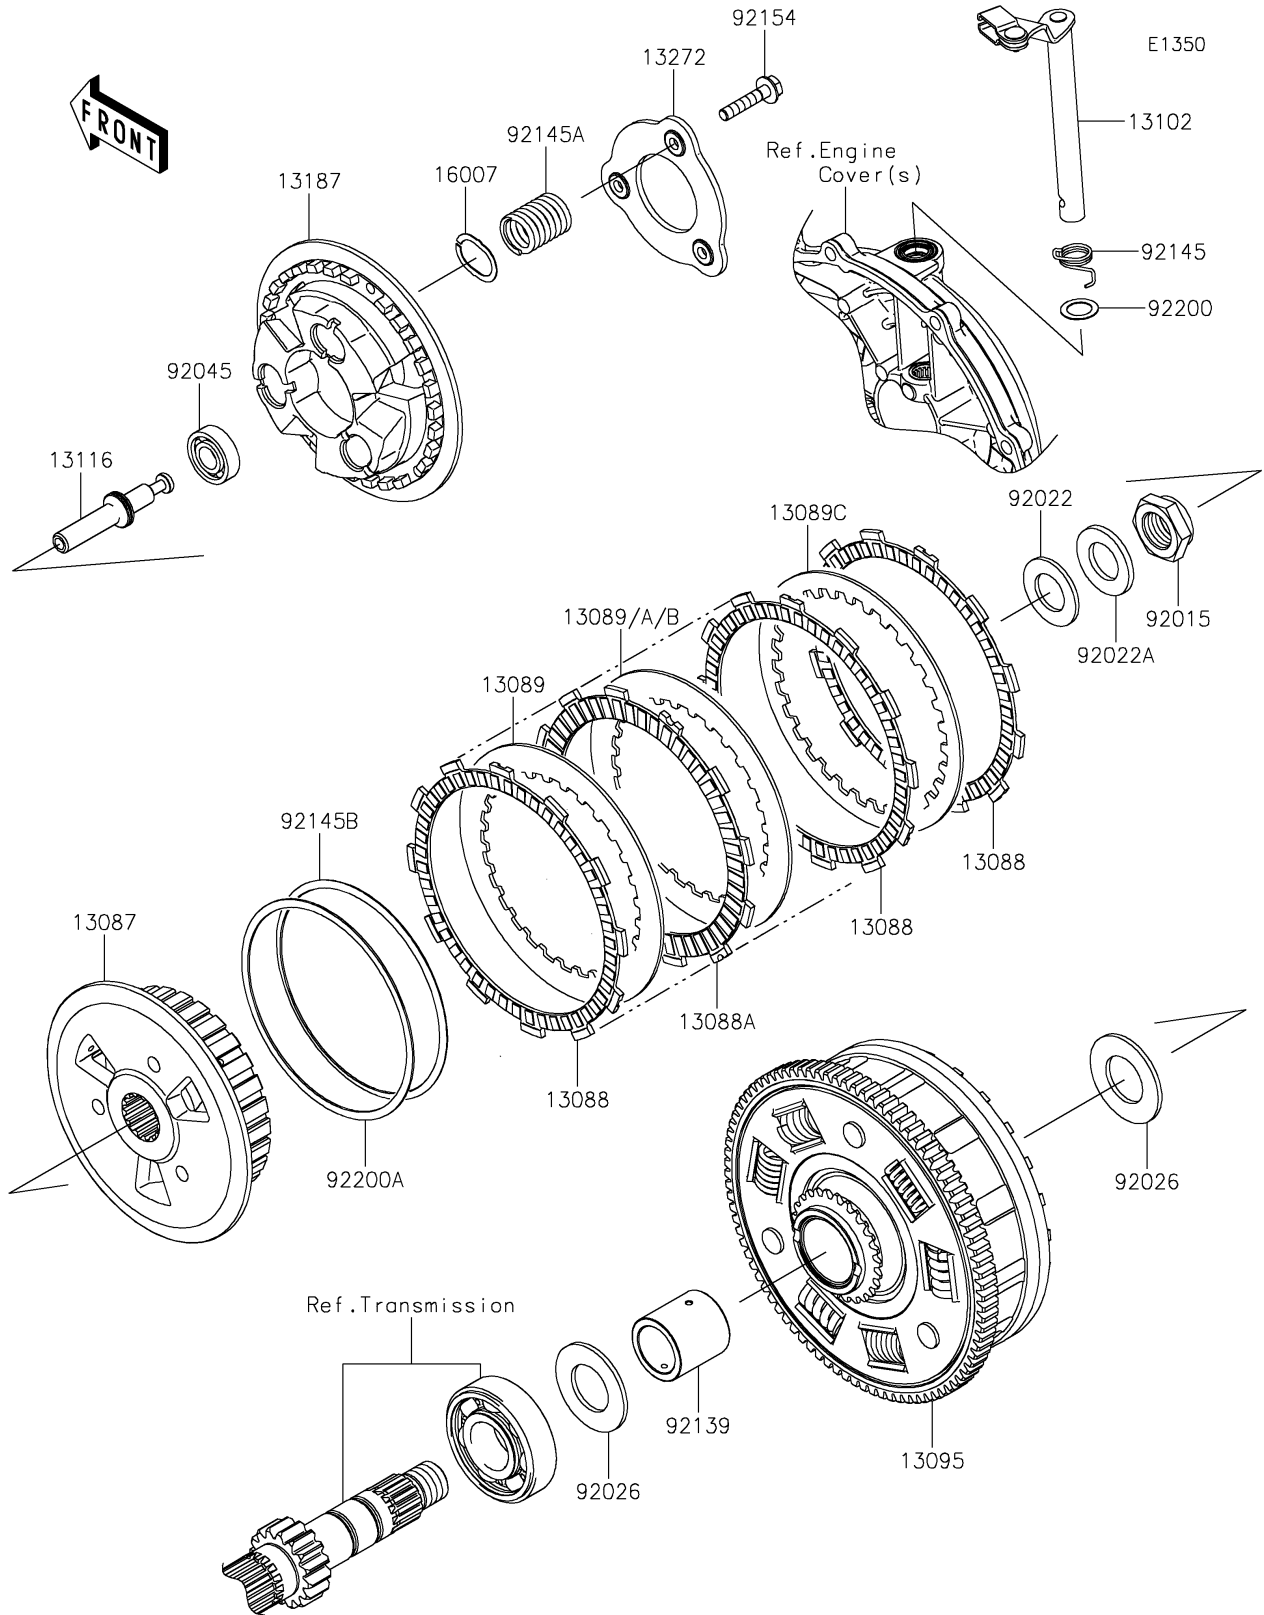

2020 Z650 PARTS DIAGRAM

Clutch

2020 Z650 PARTS LIST

Clutch

ITEM NAME	PART NUMBER	QUANTITY
HUB-CLUTCH (Ref # 13087)	13087-0581	1
PLATE-FRICTION (Ref # 13088)	13088-0557	3
PLATE-FRICTION (Ref # 13088A)	13088-0566	4
PLATE-CLUTCH,T=2.0 (Ref # 13089)	13089-0021	5
PLATE-CLUTCH,T=1.6 (Ref # 13089A)	13089-0038	AR
PLATE-CLUTCH,T=2.3 (Ref # 13089B)	13089-0039	AR
PLATE-CLUTCH (Ref # 13089C)	13089-0558	1
HOUSING-COMP-CLUTCH (Ref # 13095)	13095-0585	1
RELEASE-COMP-CLUTCH (Ref # 13102)	13102-0070	1
ROD-PUSH (Ref # 13116)	13116-0734	1
PLATE-CLUTCH OPERATING (Ref # 13187)	13187-0029	1
PLATE (Ref # 13272)	13272-1303	1
SEAT-SPRING (Ref # 16007)	16007-0736	3
NUT,20MM (Ref # 92015)	92015-1555	1
WASHER,20.3X36X2.3 (Ref # 92022)	92022-1116	1
WASHER,20.3X36X3.7 (Ref # 92022A)	92022-1868	1
SPACER,25.5X47X2.5 (Ref # 92026)	92026-0716	2
BEARING-BALL,6001C3ML01 (Ref # 92045)	92045-1235	1
BUSHING (Ref # 92139)	92139-0710	1
SPRING,CLUTCH RELEASE (Ref # 92145)	92145-0897	1
SPRING (Ref # 92145A)	92145-1732	3
SPRING (Ref # 92145B)	92145-1765	1
BOLT,UPSET,6X30 (Ref # 92154)	92154-0997	3
WASHER,12X18.5X0.5 (Ref # 92200)	92200-1487	1
WASHER,T=1.0 (Ref # 92200A)	92200-1579	1