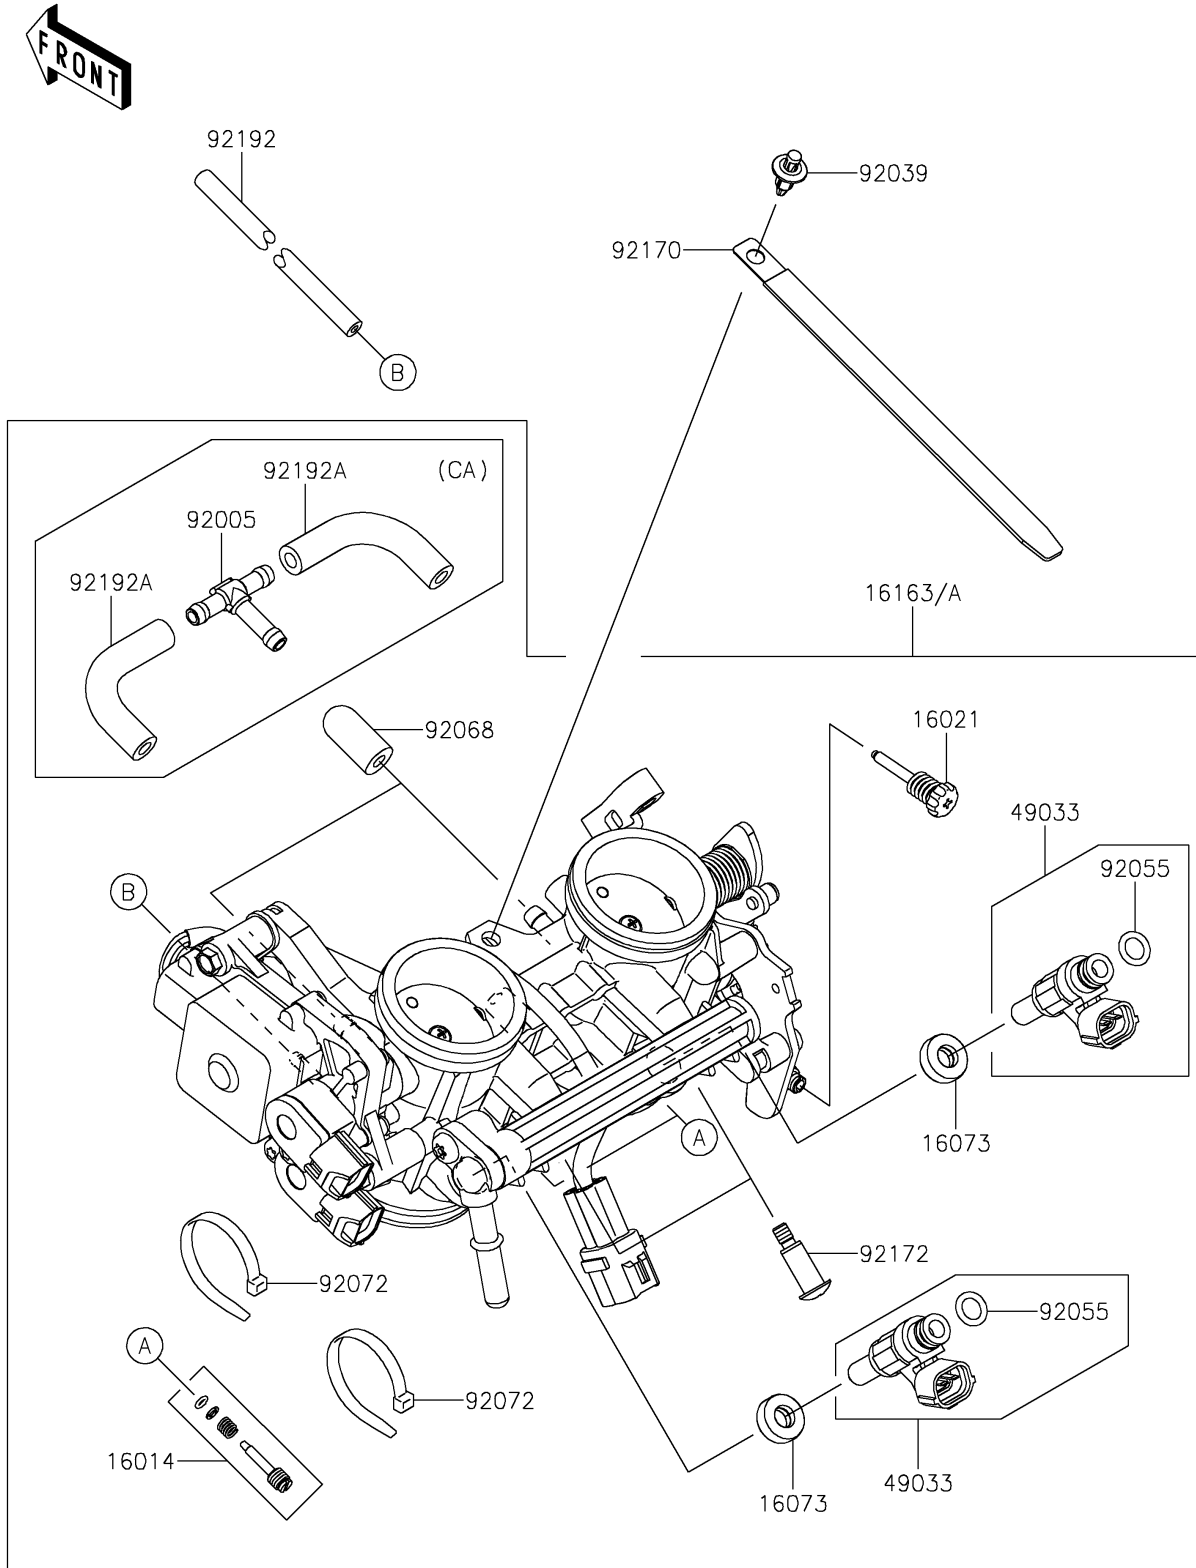

# 2020 Z650 PARTS DIAGRAM

Throttle

E1510

## 2020 Z650 PARTS LIST

### Throttle

ITEM NAME	PART NUMBER	QUANTITY
SCREW-PILOT AIR (Ref # 16014)	16014-0002	2
SCREW-THROTTLE STOP (Ref # 16021)	16021-0033	1
INSULATOR (Ref # 16073)	16073-0129	2
THROTTLE-ASSY (Ref # 16163A)	16163-1131	1
NOZZLE-INJECTION (Ref # 49033)	49033-0568	2
FITTING,3WAY (Ref # 92005)	92005-0730	1
RIVET (Ref # 92039)	92039-0707	1
RING-O,INJECTION NOZZLE (Ref # 92055)	92055-0124	2
BAND,SUB-HARNESS (Ref # 92072)	92072-0012	2
CLAMP,L=150 (Ref # 92170)	92170-1114	1
SCREW,PIPE INJECTION (Ref # 92172)	92172-0064	2
TUBE,3X6.7X300 (Ref # 92192)	92192-0977	1
TUBE (Ref # 92192A)	92192-1045	2