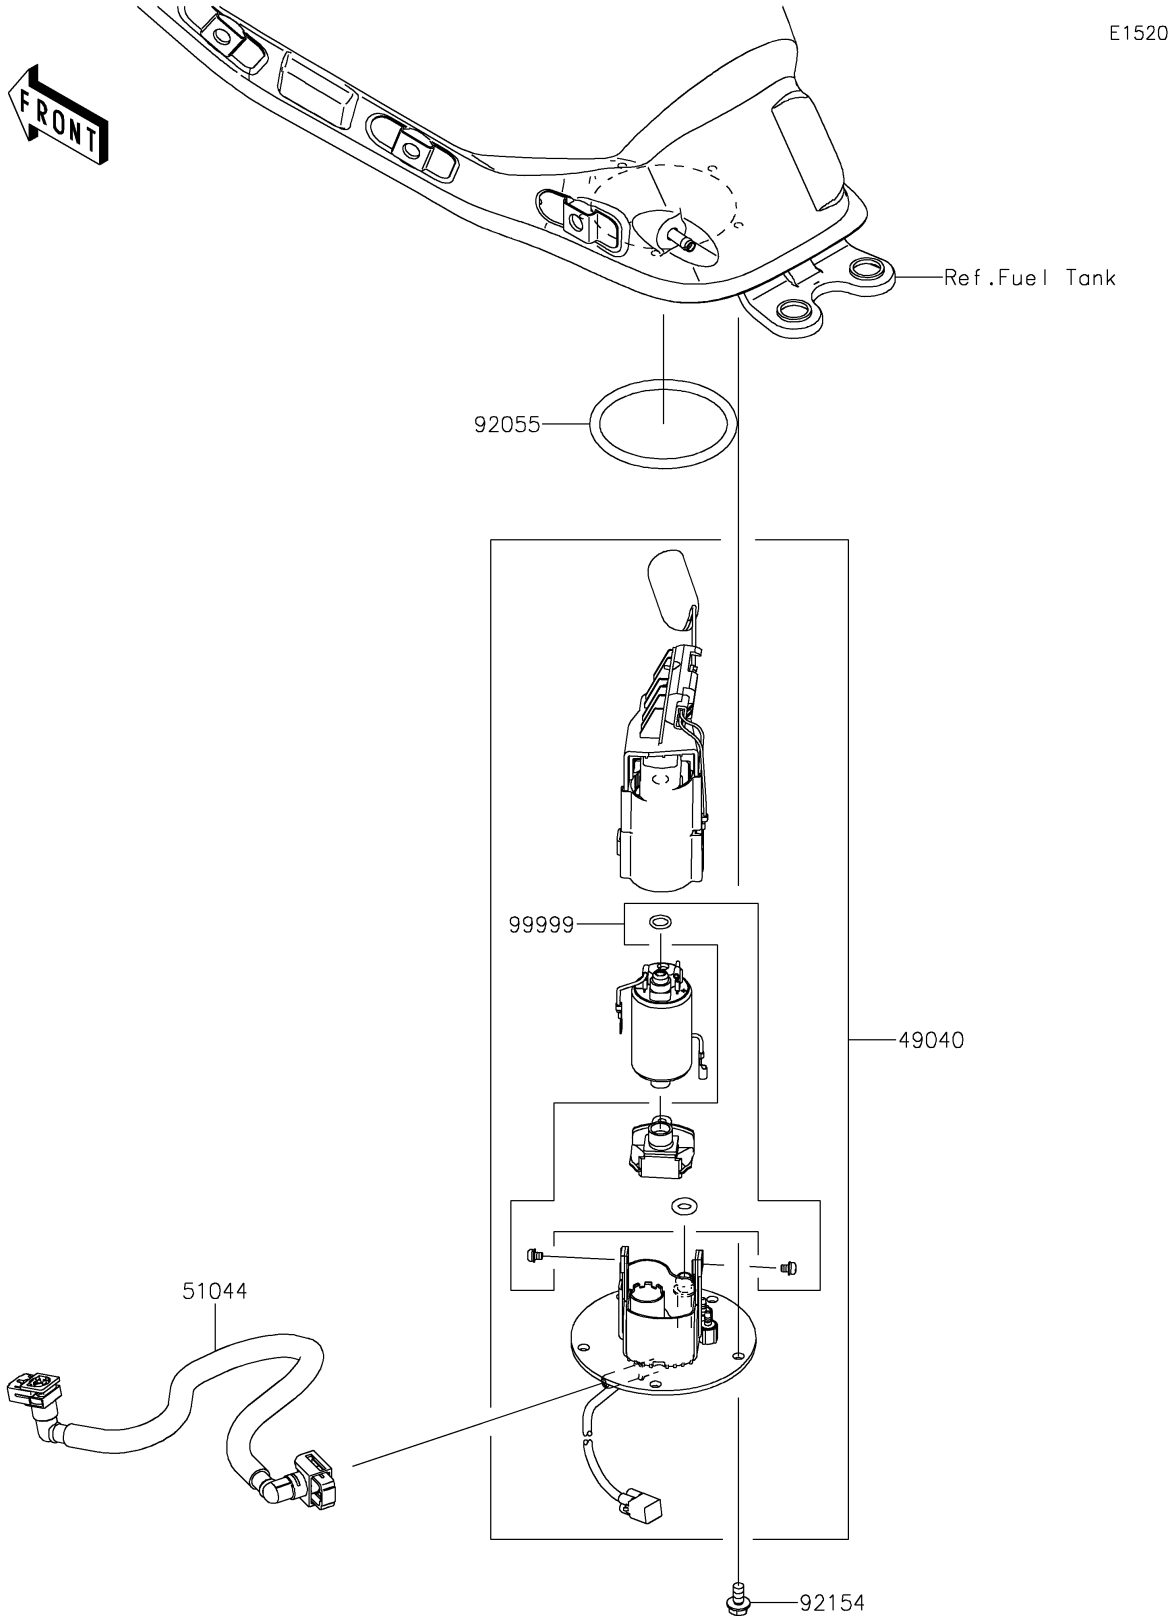

2020 Z650 PARTS DIAGRAM

Fuel Pump

2020 Z650 PARTS LIST

Fuel Pump

| ITEM NAME | PART NUMBER | QUANTITY |
|---------------------------------|-------------|----------|
| PUMP-FUEL (Ref # 49040) | 49040-0754 | 1 |
| TUBE-ASSY,FUEL (Ref # 51044) | 51044-0847 | 1 |
| RING-O,74.6X5.7 (Ref # 92055) | 92055-0728 | 1 |
| BOLT,FLANGED,6X12 (Ref # 92154) | 92154-2335 | 5 |
| KIT,FUEL FILTER (Ref # 99999) | 99999-0525 | 1 |