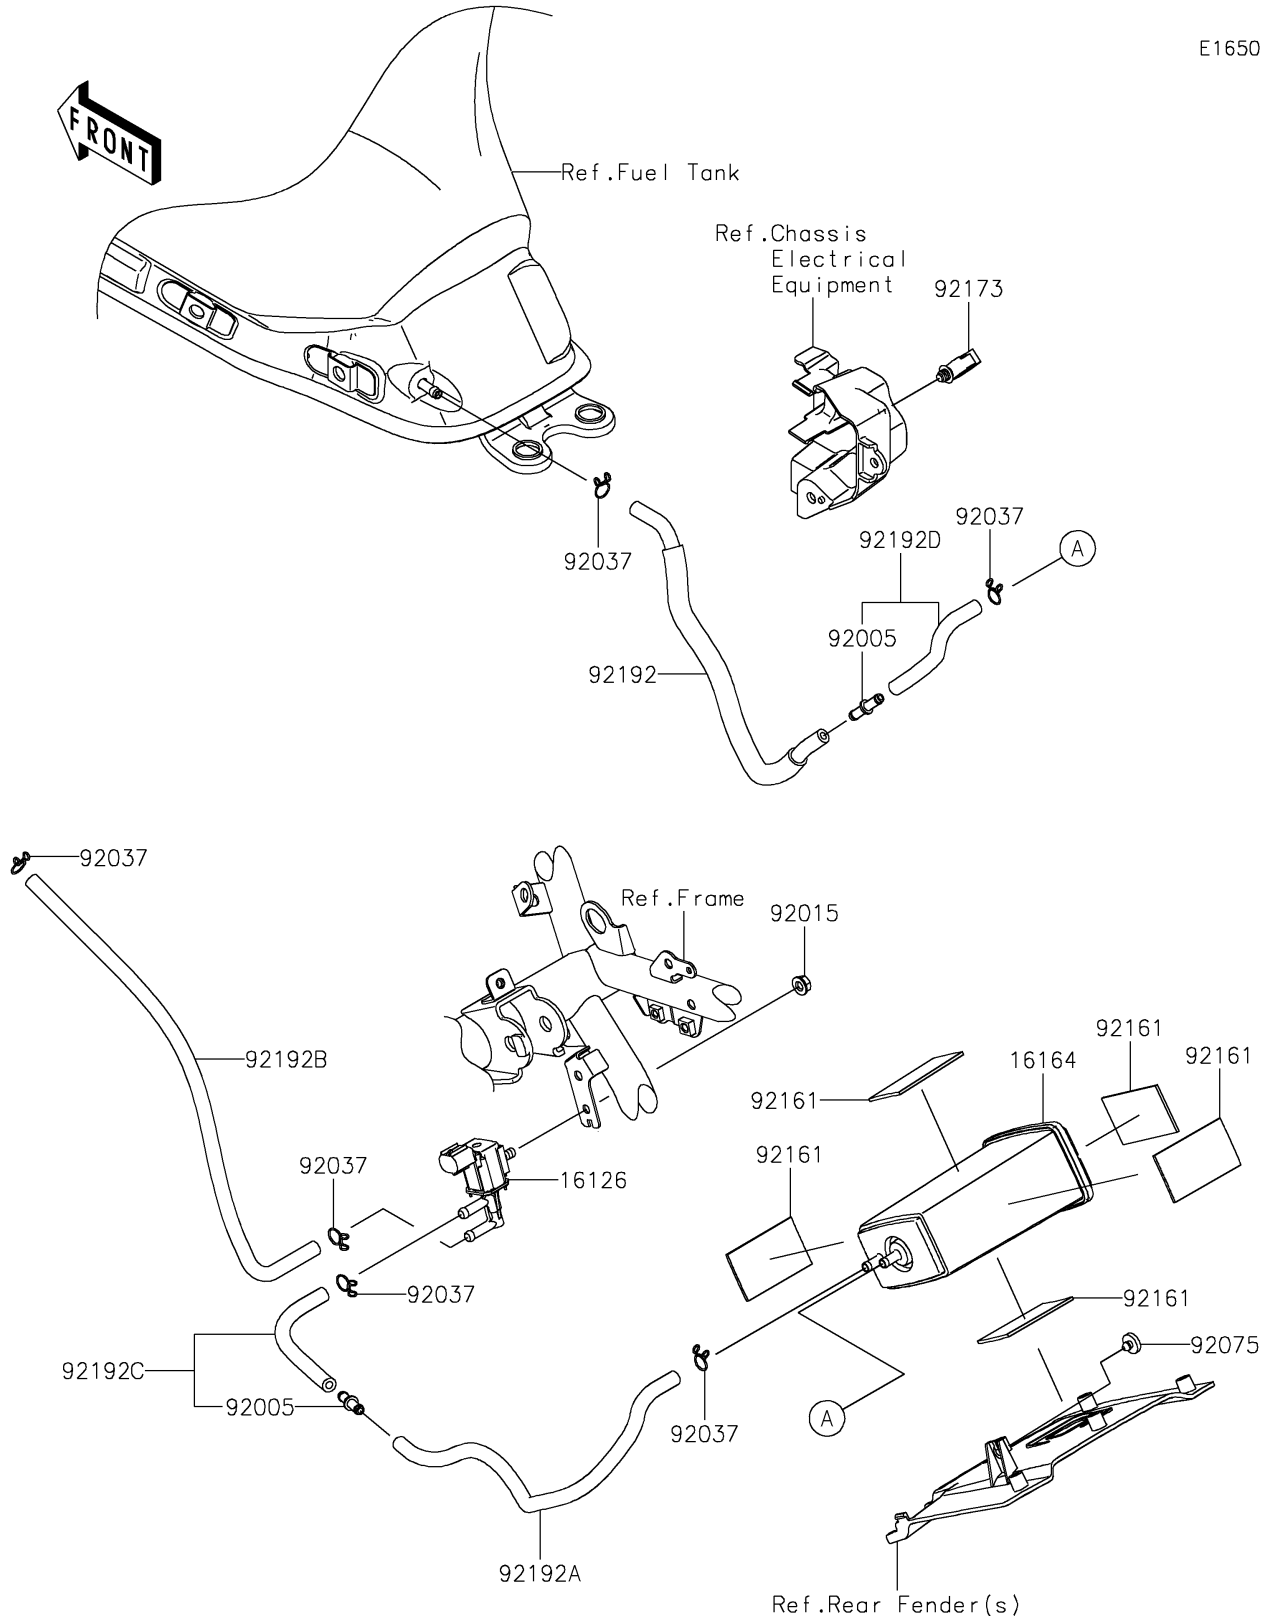

2020 Z650 PARTS DIAGRAM

Fuel Evaporative System(CA)

E1650

2020 Z650 PARTS LIST

Fuel Evaporative System(CA)

ITEM NAME	PART NUMBER	QUANTITY
VALVE,SOLENOID (Ref # 16126)	16126-0705	1
CANISTER (Ref # 16164)	16164-0012	1
FITTING (Ref # 92005)	92005-0721	2
NUT,FLANGED,6MM (Ref # 92015)	92015-1367	1
CLAMP,TUBE (Ref # 92037)	92037-147	6
DAMPER,BOOST SENSOR (Ref # 92075)	92075-2113	1
DAMPER (Ref # 92161)	92161-1883	5
CLAMP,HOLDER CLIP (Ref # 92173)	92173-0868	1
TUBE,TANK-FITTING (Ref # 92192)	92192-1659	1
TUBE,CANISTER-FITTING (Ref # 92192A)	92192-1660	1
TUBE,VALVE-THROTTLE BODY (Ref # 92192B)	92192-1661	1
TUBE,VALVE-FITTING (Ref # 92192C)	92192-1700	1
TUBE,CANISTER-FITTING (Ref # 92192D)	92192-1701	1