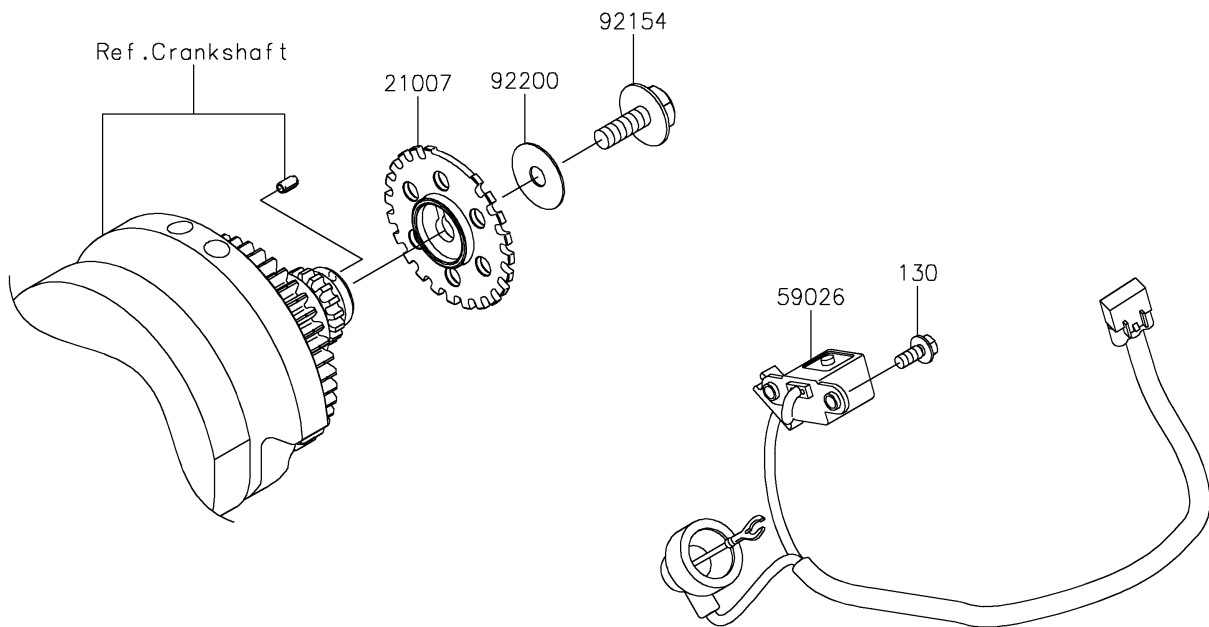

2020 Z650 PARTS DIAGRAM

Ignition System

E1830

2020 Z650 PARTS LIST

Ignition System

ITEM NAME	PART NUMBER	QUANTITY
BOLT-FLANGED,5X12 (Ref # 130)	130BA0512	2
ROTOR,PULSING (Ref # 21007)	21007-0053	1
COIL-ASSY-IGNITION (Ref # 21171)	21171-0033	2
COIL-PULSING (Ref # 59026)	59026-0045	1
PLUG-SPARK,CR9EIA(NGK) (Ref # 92070)	92070-0014	2
BOLT,FLANGED,8X23 (Ref # 92154)	92154-0187	1
WASHER,8.5X28X0.8 (Ref # 92200)	92200-0274	1