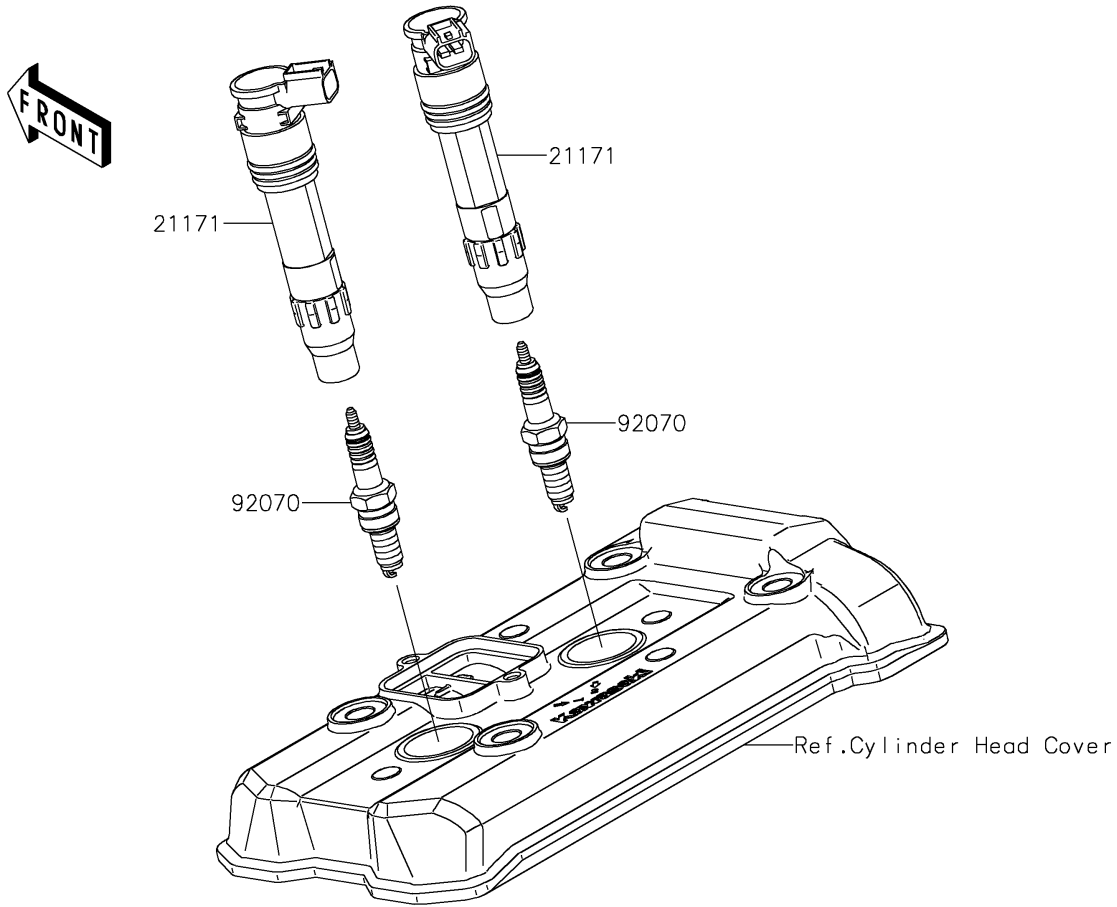

2020 Z650 PARTS DIAGRAM

Ignition System

E1830

2020 Z650 PARTS LIST

Ignition System

ITEM NAME	PART NUMBER	QUANTITY
BOLT-FLANGED,5X12 (Ref # 130)	130BA0512	2
ROTOR,PULSING (Ref # 21007)	21007-0053	1
COIL-ASSY-IGNITION (Ref # 21171)	21171-0033	2
COIL-PULSING (Ref # 59026)	59026-0045	1
PLUG-SPARK,CR9EIA(NGK) (Ref # 92070)	92070-0014	2
BOLT,FLANGED,8X23 (Ref # 92154)	92154-0187	1
WASHER,8.5X28X0.8 (Ref # 92200)	92200-0274	1