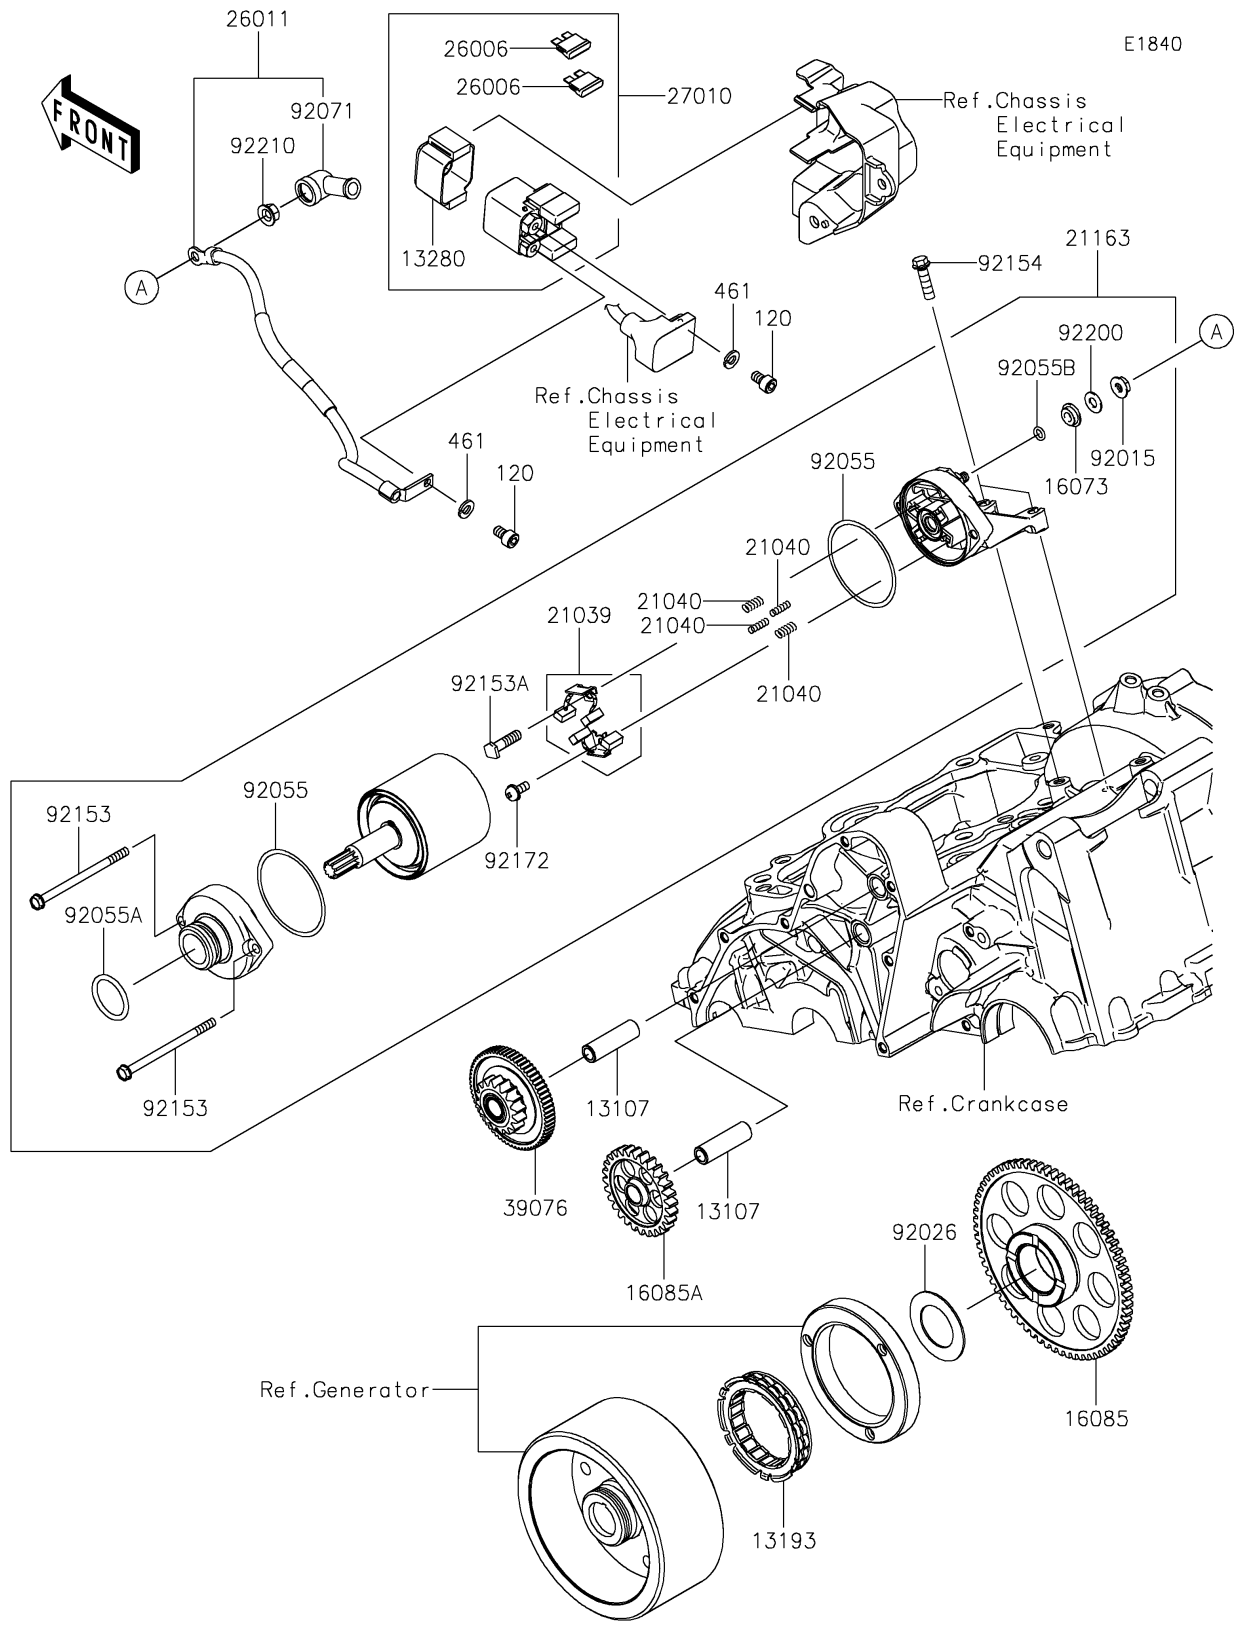

2020 Z650 PARTS DIAGRAM

Starter Motor

2020 Z650 PARTS LIST

Starter Motor

ITEM NAME	PART NUMBER	QUANTITY
BOLT-SOCKET,6X10 (Ref # 120)	120CB0610	2
SHAFT,IDLE GEAR (Ref # 13107)	13107-1106	2
CLUTCH-ASSY-ONEWAY (Ref # 13193)	13193-0006	1
HOLDER (Ref # 13280)	13280-0710	1
INSULATOR (Ref # 16073)	16073-0053	1
GEAR,67T (Ref # 16085)	16085-0076	1
GEAR,IDLE,28T (Ref # 16085A)	16085-0664	1
BRUSH,CARBON (Ref # 21039)	21039-0004	1
SPRING-BRUSH (Ref # 21040)	21040-0003	4
STARTER-ELECTRIC (Ref # 21163)	21163-0746	1
FUSE,BLADE,30A,GREEN (Ref # 26006)	26006-1006	2
WIRE-LEAD (Ref # 26011)	26011-0939	1
SWITCH,MAGNETIC (Ref # 27010)	27010-0709	1
LIMITER,16T&66T (Ref # 39076)	39076-0034	1
WASHER-SPRING,6MM (Ref # 461)	461DB0600	2
NUT,STARTER MOTOR (Ref # 92015)	92015-1476	1
SPACER,29.1X47.5X1.2 (Ref # 92026)	92026-087	1
RING-O (Ref # 92055)	92055-0136	2
RING-O (Ref # 92055A)	92055-1276	1
RING-O,4.5X2.0 (Ref # 92055B)	92055-1370	1
GROMMET (Ref # 92071)	92071-0024	1
BOLT (Ref # 92153)	92153-1850	2
BOLT (Ref # 92153A)	92153-1866	1
BOLT,FLANGED,6X22 (Ref # 92154)	92154-0504	2
SCREW (Ref # 92172)	92172-0334	1
WASHER (Ref # 92200)	92200-0386	1
NUT,6MM (Ref # 92210)	92210-0188	1