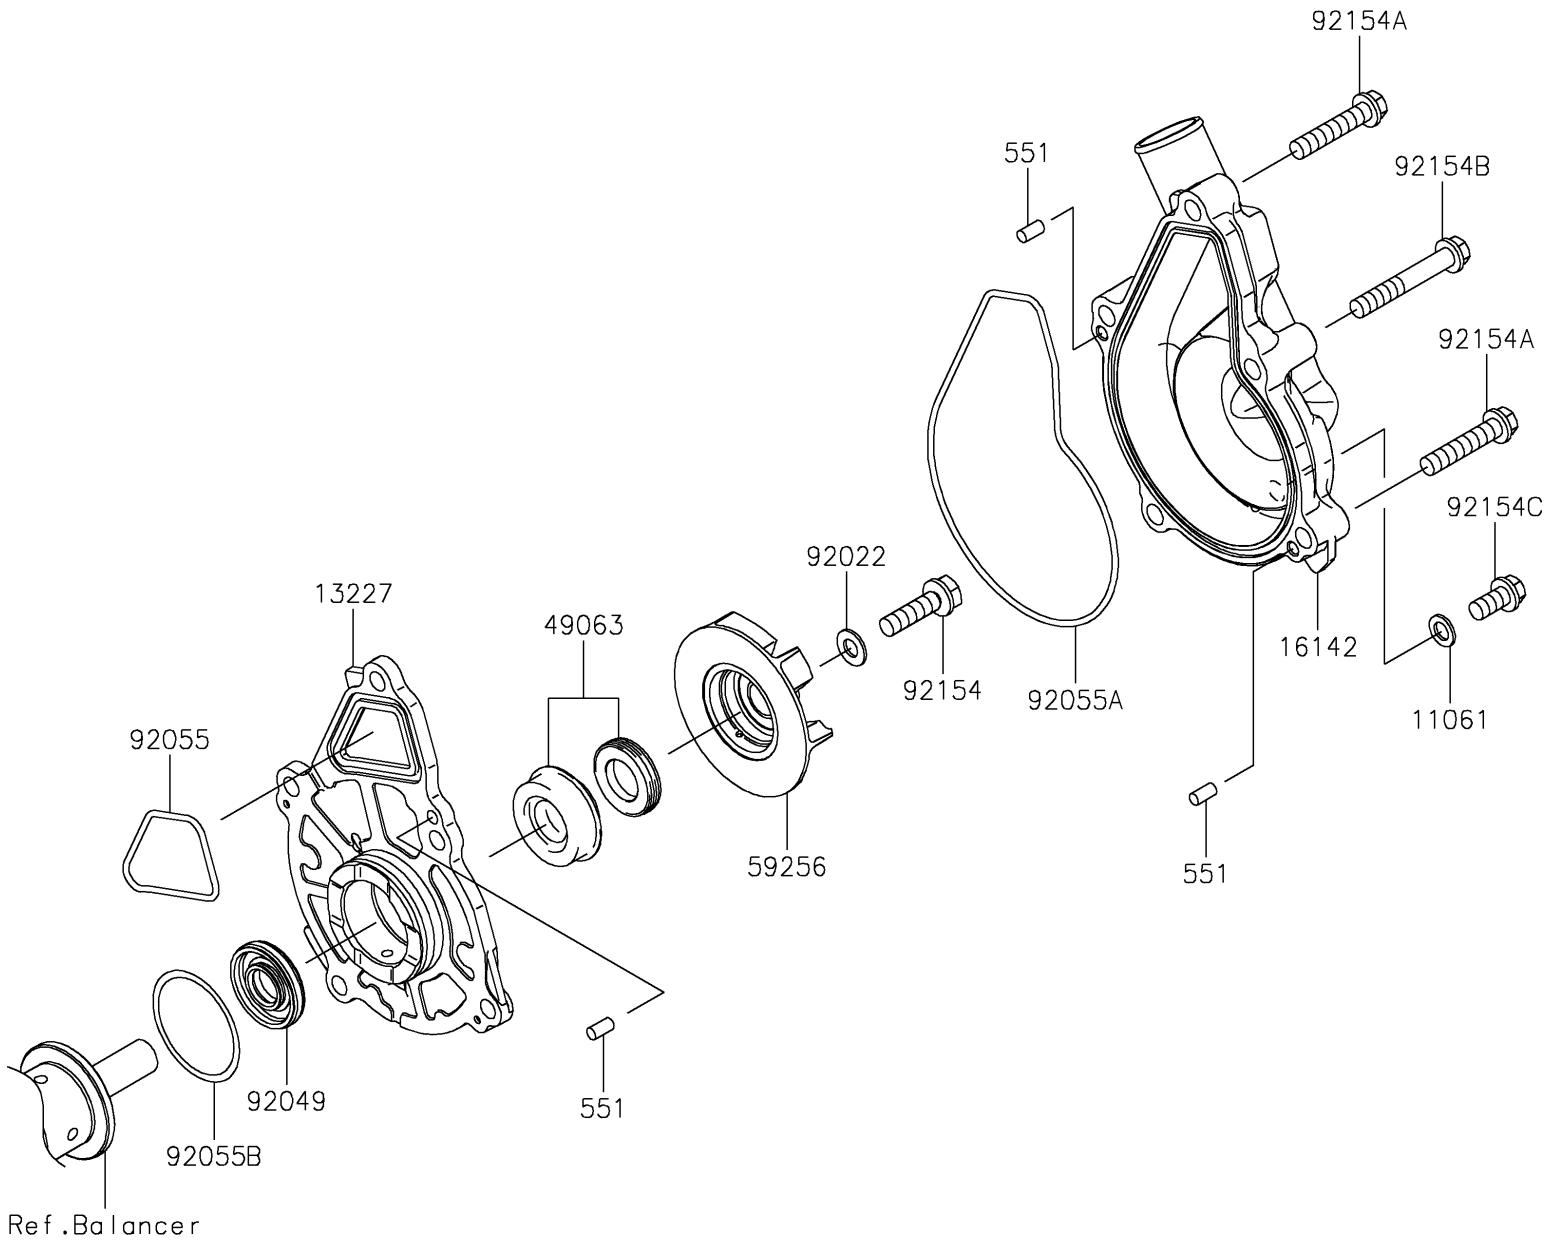

2020 Z650 PARTS DIAGRAM

Water Pump

E3031

2020 Z650 PARTS LIST

Water Pump

ITEM NAME	PART NUMBER	QUANTITY
GASKET (Ref # 11061)	11061-0107	1
HOUSING (Ref # 13227)	13227-0038	1
COVER-PUMP (Ref # 16142)	16142-0741	1
SEAL-MECHANICAL,WATER (Ref # 49063)	49063-1055	1
PIN-DOWEL,4X8 (Ref # 551)	551A0408	3
IMPELLER (Ref # 59256)	59256-0009	1
WASHER,6.1X12X1 (Ref # 92022)	92022-077	1
SEAL-OIL,12X28.55X5 (Ref # 92049)	92049-0791	1
RING-O,CASE-HOUSING (Ref # 92055)	92055-0082	1
RING-O,HOUSING-PUMP COVER (Ref # 92055A)	92055-0083	1
RING-O,33.2MM (Ref # 92055B)	92055-1155	1
BOLT,FLANGED,6X22 (Ref # 92154)	92154-1069	1
BOLT,FLANGED,6X30 (Ref # 92154A)	92154-1773	2
BOLT,FLANGED,6X40 (Ref # 92154B)	92154-1774	3
BOLT,FLANGED,6X12 (Ref # 92154C)	92154-1777	1