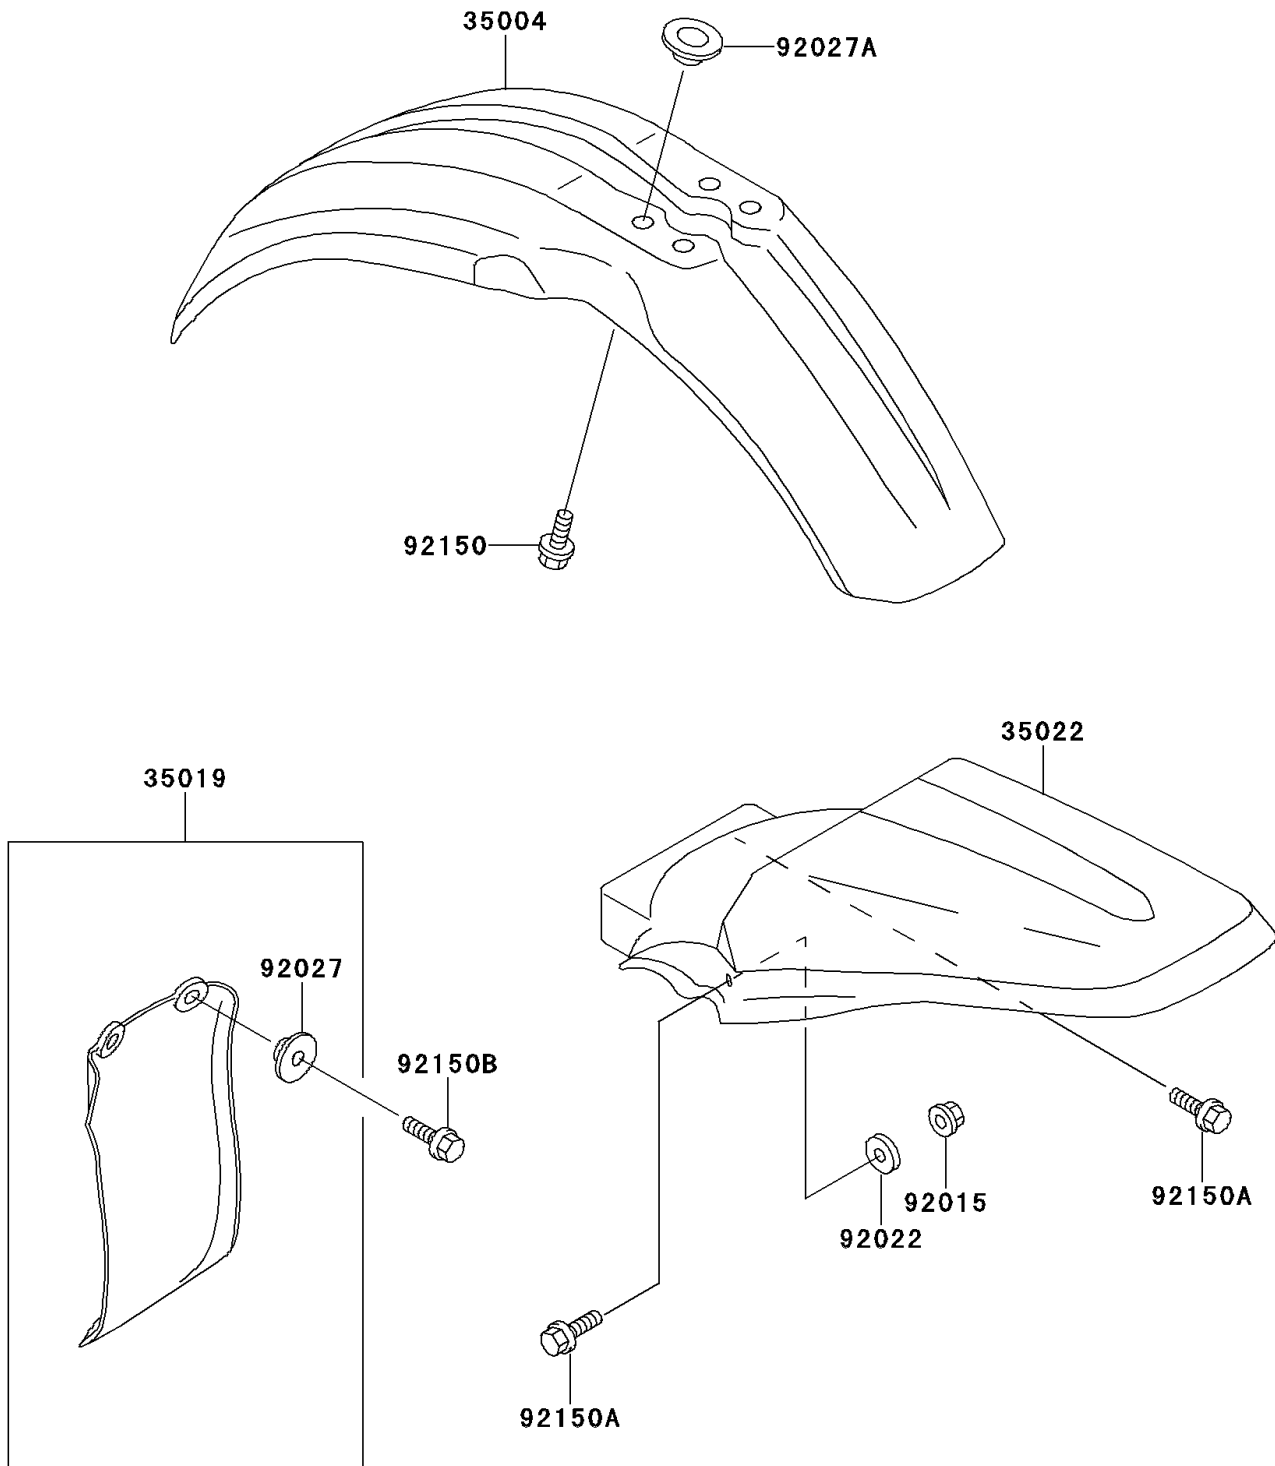

2000 KX100 PARTS DIAGRAM

Fenders

F2170

2000 KX100 PARTS LIST

Fenders

| ITEM NAME | PART NUMBER | QUANTITY |
|--|---------------|----------|
| FENDER-FRONT,L.GREEN (Ref # 35004) | 35004-1294-6W | 1 |
| FLAP,REAR FENDER (Ref # 35019) | 35019-1212 | 1 |
| FENDER-COMP-REAR,L.GREEN (Ref # 35022) | 35022-1331-6W | 1 |
| NUT,LOCK,FLANGED,6MM (Ref # 92015) | 92015-1339 | 2 |
| WASHER,6.5X20X1.6 (Ref # 92022) | 92022-125 | 2 |
| COLLAR (Ref # 92027) | 92027-1757 | 2 |
| COLLAR (Ref # 92027A) | 92027-1936 | 4 |
| BOLT,6X20 (Ref # 92150) | 92150-1339 | 4 |
| BOLT,FLANGED,6X22 (Ref # 92150A) | 92150-1481 | 4 |
| BOLT,FLANGED,6X16 (Ref # 92150B) | 92150-1506 | 2 |