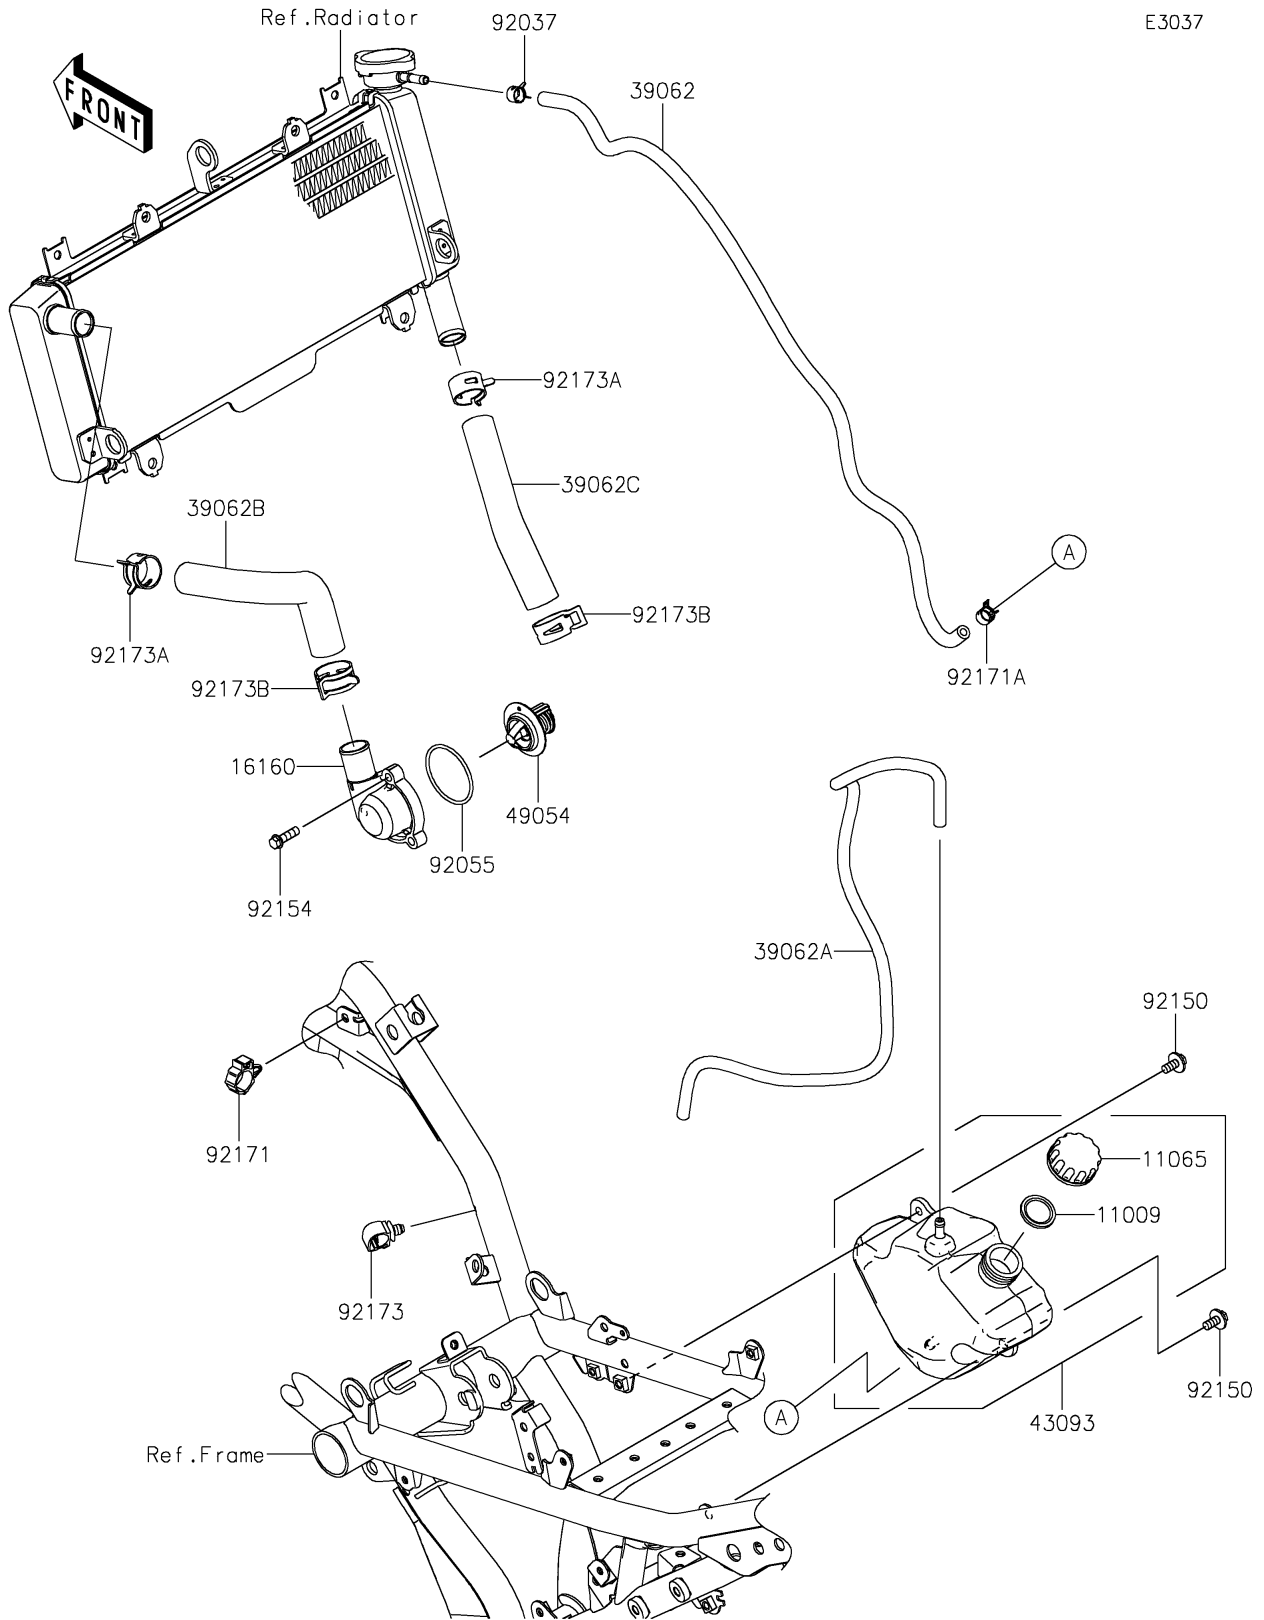

# 2020 Z650 PARTS DIAGRAM

## Water Pipe

E3037

## 2020 Z650 PARTS LIST

### Water Pipe

ITEM NAME	PART NUMBER	QUANTITY
GASKET,RESERVOIR TANK CAP (Ref # 11009)	11009-1145	1
CAP (Ref # 11065)	11065-0962	1
BODY,THERMO (Ref # 16160)	16160-0793	1
HOSE-COOLING,RADI.-RESERVOIR (Ref # 39062)	39062-0745	1
HOSE-COOLING,BREATHER (Ref # 39062A)	39062-0746	1
HOSE-COOLING,HEAD-RADIATOR (Ref # 39062B)	39062-0747	1
HOSE-COOLING,RADIATOR-PUMP (Ref # 39062C)	39062-0748	1
RESERVOIR-ASSY-TANK (Ref # 43093)	43093-0003	1
THERMOSTAT (Ref # 49054)	49054-0001	1
CLAMP (Ref # 92037)	92037-2113	1
RING-O,44.7X2.4 (Ref # 92055)	92055-0160	1
BOLT,6X14 (Ref # 92150)	92150-1340	2
BOLT,FLANGED,6X20 (Ref # 92154)	92154-1778	3
CLAMP,BRAKE HOSE (Ref # 92171)	92171-0316	1
CLAMP,10.5X8X0.7 (Ref # 92171A)	92171-1992	1
CLAMP,12MM DIA. (Ref # 92173)	92173-0736	1
CLAMP (Ref # 92173A)	92173-1567	2
CLAMP (Ref # 92173B)	92173-1688	2