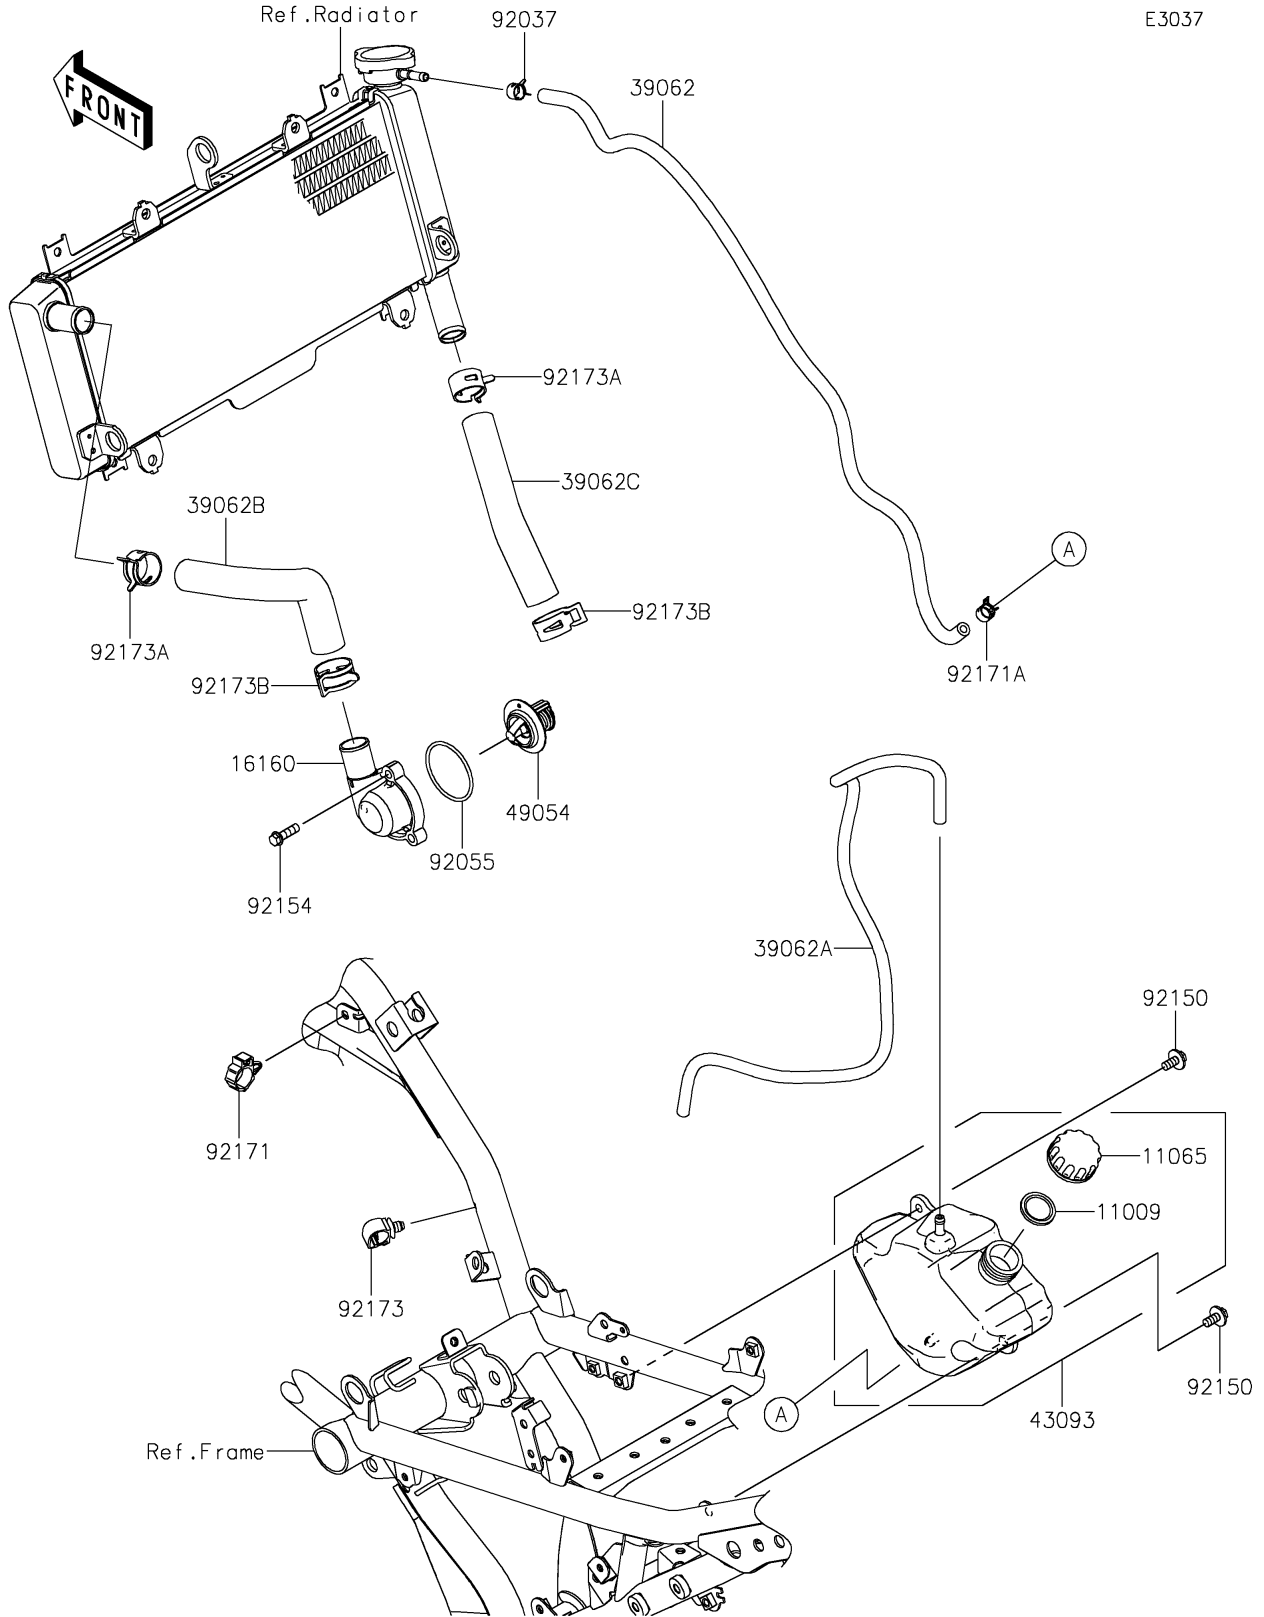

# 2020 Z650 PARTS DIAGRAM

## Water Pipe

E3037

## 2020 Z650 PARTS LIST

### Water Pipe

ITEM NAME	PART NUMBER	QUANTITY
GASKET,RESERVOIR TANK CAP (Ref # 11009)	11009-1145	1
CAP (Ref # 11065)	11065-0962	1
BODY,THERMO (Ref # 16160)	16160-0793	1
HOSE-COOLING,RADI.-RESERVOIR (Ref # 39062)	39062-0745	1
HOSE-COOLING,BREATHER (Ref # 39062A)	39062-0746	1
HOSE-COOLING,HEAD-RADIATOR (Ref # 39062B)	39062-0747	1
HOSE-COOLING,RADIATOR-PUMP (Ref # 39062C)	39062-0748	1
RESERVOIR-ASSY-TANK (Ref # 43093)	43093-0003	1
THERMOSTAT (Ref # 49054)	49054-0001	1
CLAMP (Ref # 92037)	92037-2113	1
RING-O,44.7X2.4 (Ref # 92055)	92055-0160	1
BOLT,6X14 (Ref # 92150)	92150-1340	2
BOLT,FLANGED,6X20 (Ref # 92154)	92154-1778	3
CLAMP,BRAKE HOSE (Ref # 92171)	92171-0316	1
CLAMP,10.5X8X0.7 (Ref # 92171A)	92171-1992	1
CLAMP,12MM DIA. (Ref # 92173)	92173-0736	1
CLAMP (Ref # 92173A)	92173-1567	2
CLAMP (Ref # 92173B)	92173-1688	2