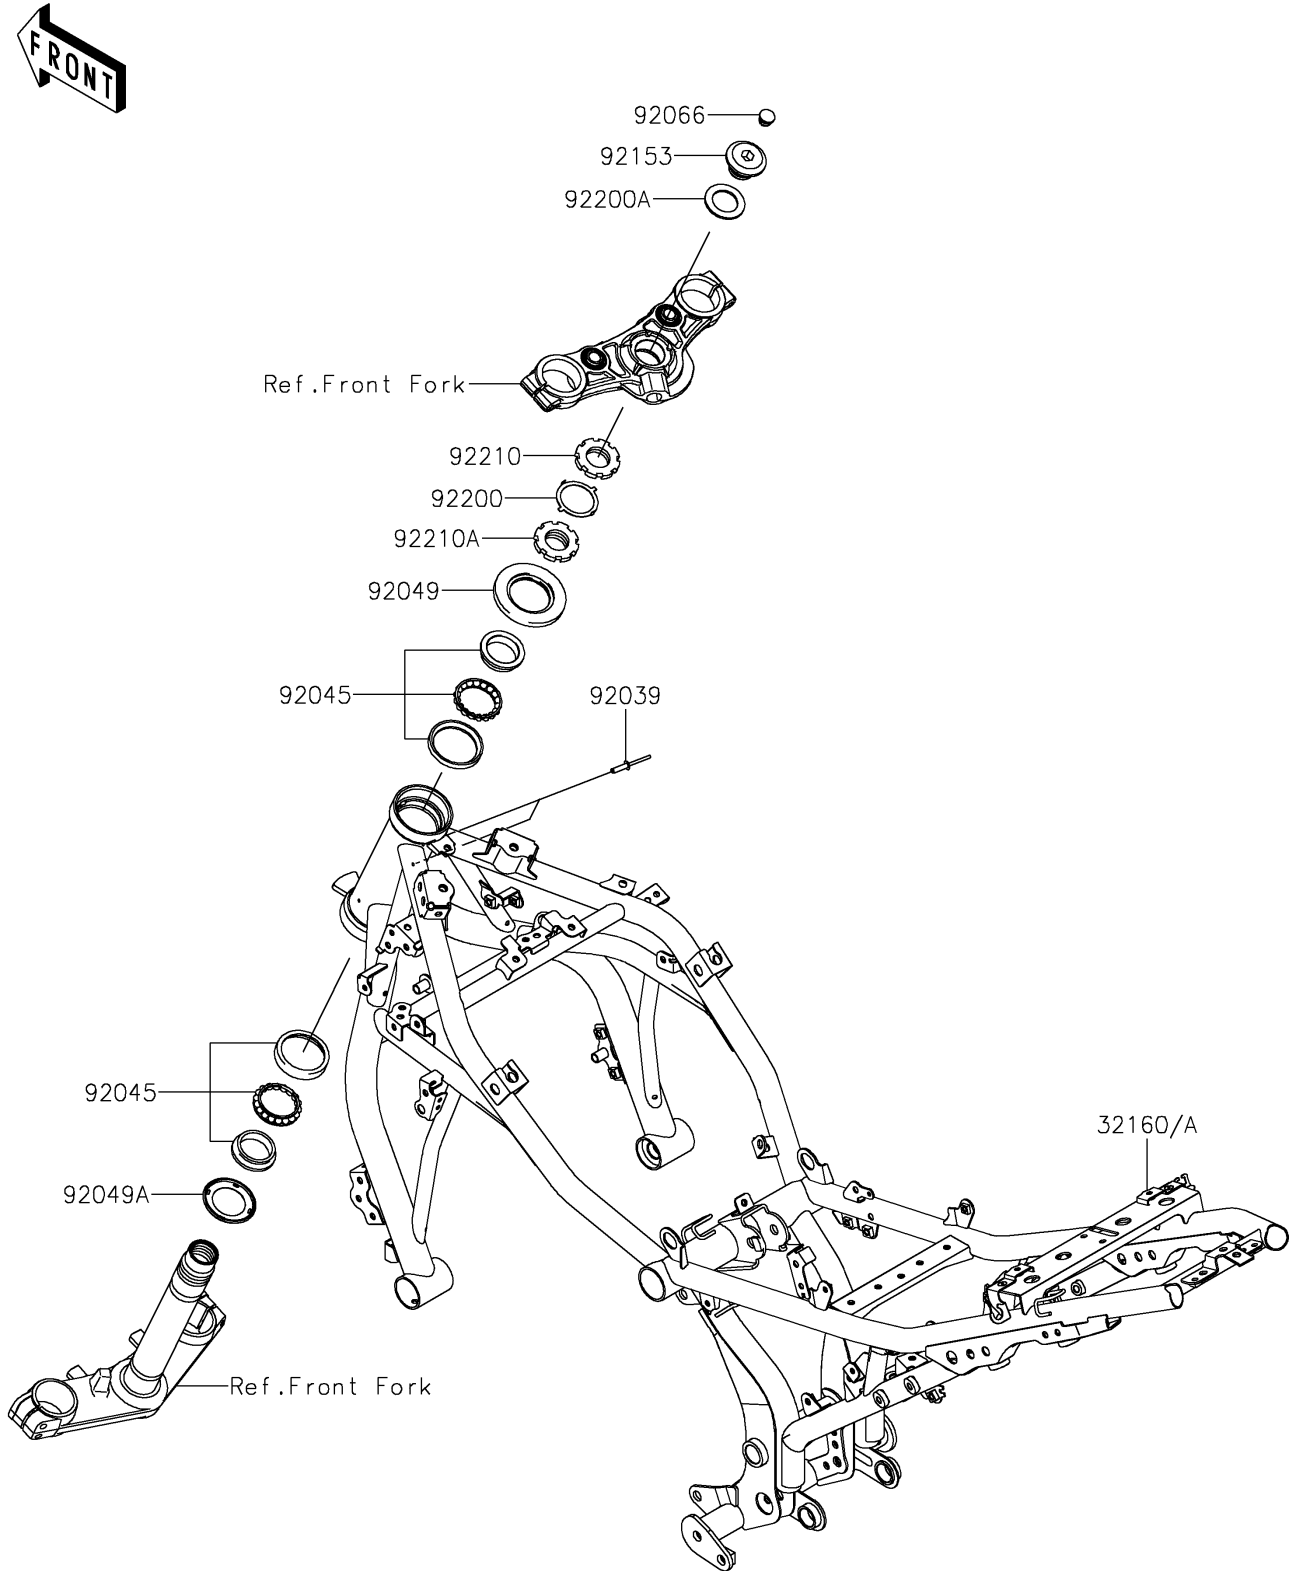

2020 Z650 PARTS DIAGRAM

Frame

F2120

2020 Z650 PARTS LIST

Frame

ITEM NAME	PART NUMBER	QUANTITY
FRAME-COMP,M.GREEN (Ref # 32160A)	32160-1855-54S	1
RIVET (Ref # 92039)	92039-1251	2
BEARING-BALL,SF07A17PX1V1 (Ref # 92045)	92045-1384	2
SEAL-OIL (Ref # 92049)	92049-0131	1
SEAL-OIL (Ref # 92049A)	92049-0137	1
PLUG (Ref # 92066)	92066-0071	1
BOLT,26MM (Ref # 92153)	92153-0474	1
WASHER (Ref # 92200)	92200-0036	1
WASHER,27X42X2.3 (Ref # 92200A)	92200-0753	1
NUT,STEERING STEM,35MM (Ref # 92210)	92210-0534	1
NUT,STEERING STEM,35MM (Ref # 92210A)	92210-0535	1