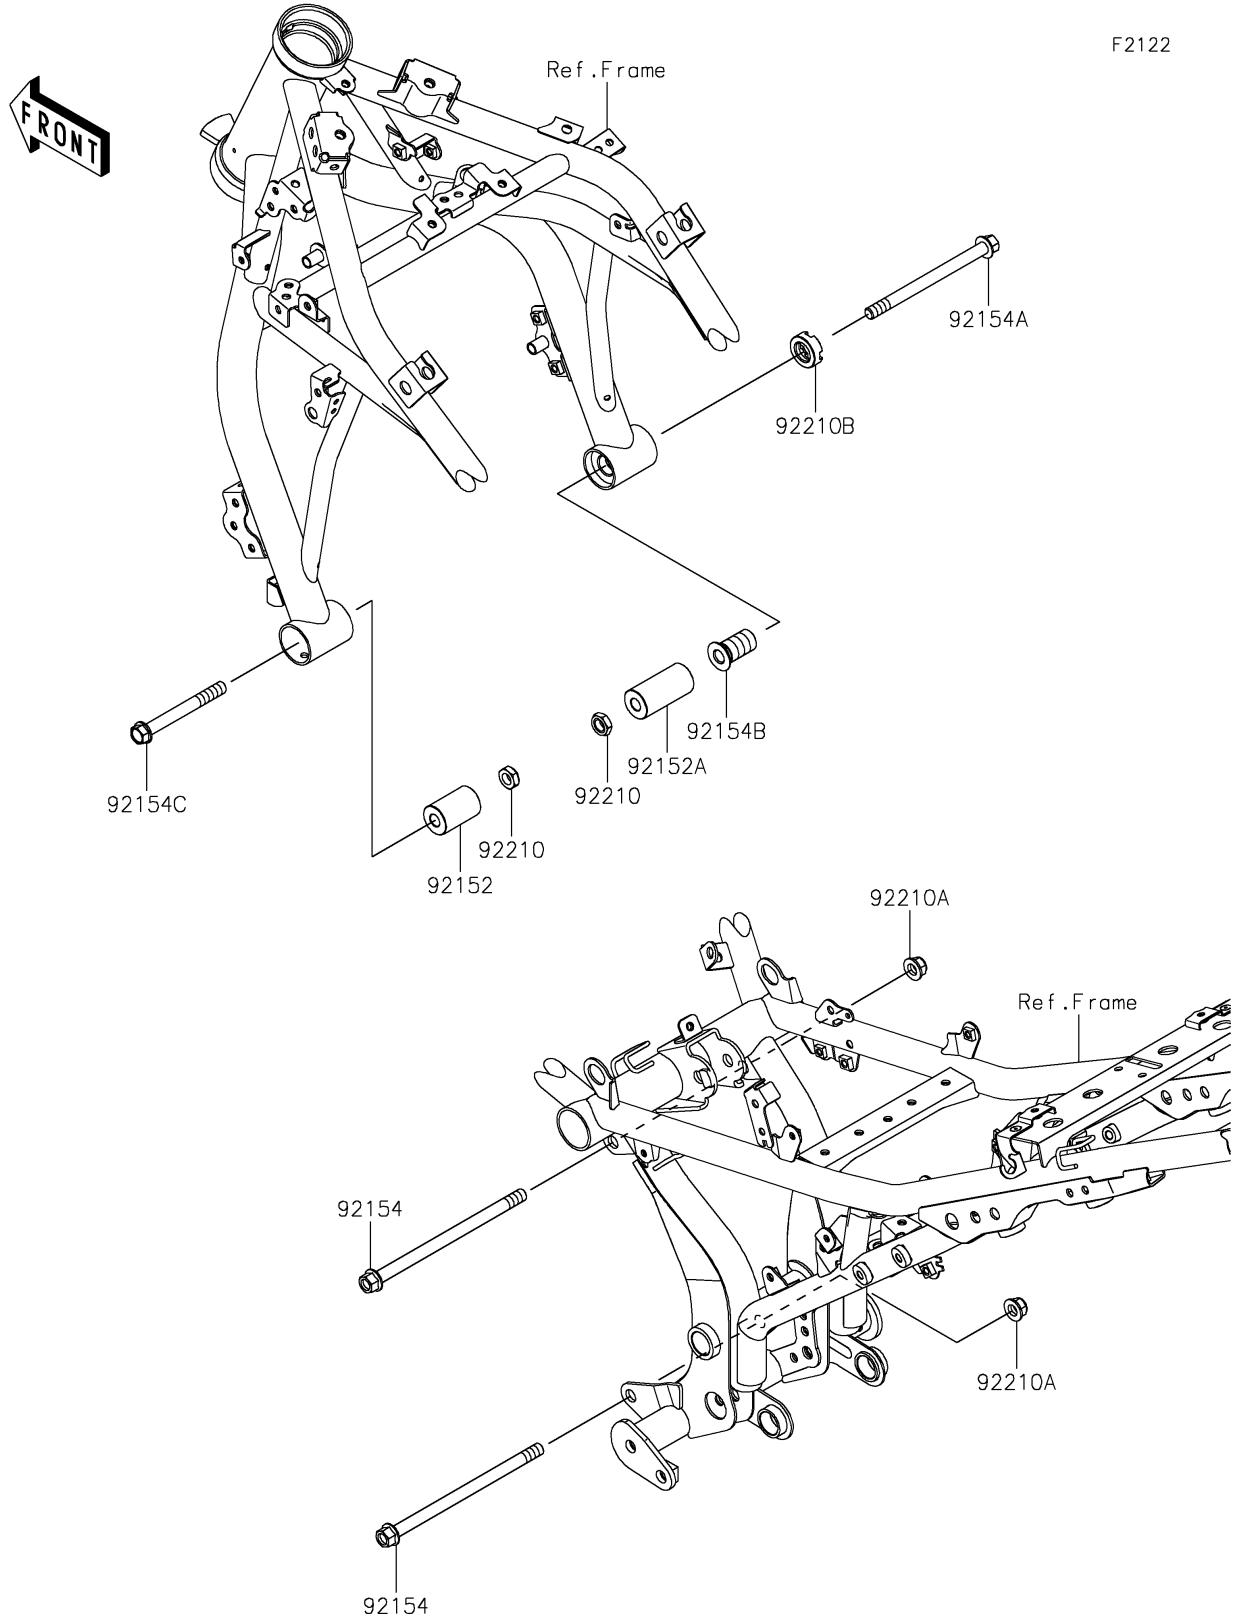

2020 Z650 PARTS DIAGRAM

Engine Mount

2020 Z650 PARTS LIST

Engine Mount

ITEM NAME	PART NUMBER	QUANTITY
COLLAR,10.5X26X40 (Ref # 92152)	92152-2230	1
COLLAR,10.5X26X54 (Ref # 92152A)	92152-2231	1
BOLT,FLANGED,10X170 (Ref # 92154)	92154-0840	2
BOLT,FLANGED,10X132 (Ref # 92154A)	92154-2167	1
BOLT,ADJUST,18X35 (Ref # 92154B)	92154-2168	1
BOLT,FLANGED,10X90 (Ref # 92154C)	92154-2645	1
NUT,LOCK,10MM (Ref # 92210)	92210-0784	2
NUT,LOCK,FLANGED,10MM (Ref # 92210A)	92210-1081	2
NUT,18MM (Ref # 92210B)	92210-1203	1