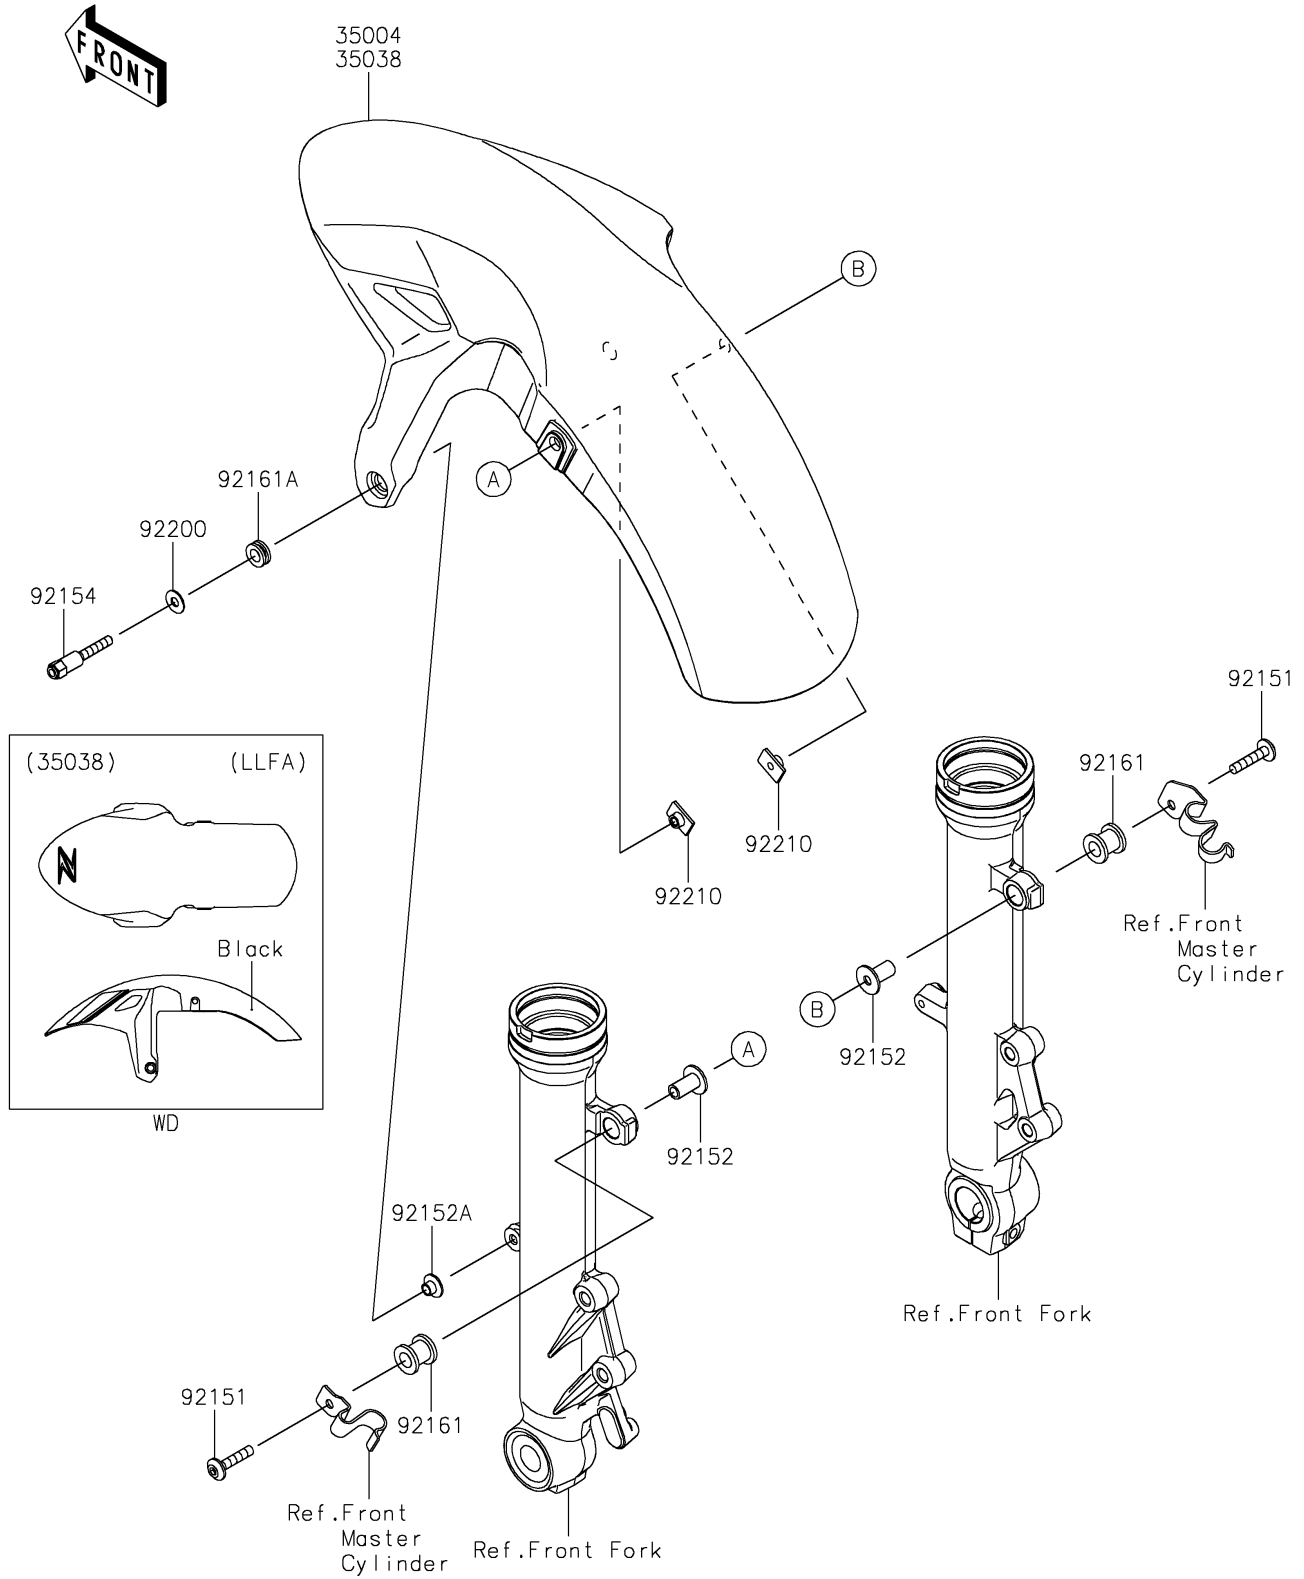

2020 Z650 PARTS DIAGRAM

Front Fender(s)

F2171

2020 Z650 PARTS LIST

Front Fender(s)

ITEM NAME	PART NUMBER	QUANTITY
FENDER-FRONT,M.S.BLACK (Ref # 35038)	35038-5123-660	1
BOLT,SOCKET,6X30 (Ref # 92151)	92151-1605	2
COLLAR,6.5X10X20.5 (Ref # 92152)	92152-1570	2
COLLAR,6.3X8.3X7.2 (Ref # 92152A)	92152-1602	2
BOLT (Ref # 92154)	92154-0324	2
DAMPER,10X20X18.9 (Ref # 92161)	92161-1406	2
DAMPER,8.3X16X6.4 (Ref # 92161A)	92161-1848	2
WASHER,6.5X16X1.0 (Ref # 92200)	92200-0796	2
NUT,PLATE,6MM (Ref # 92210)	92210-1352	2