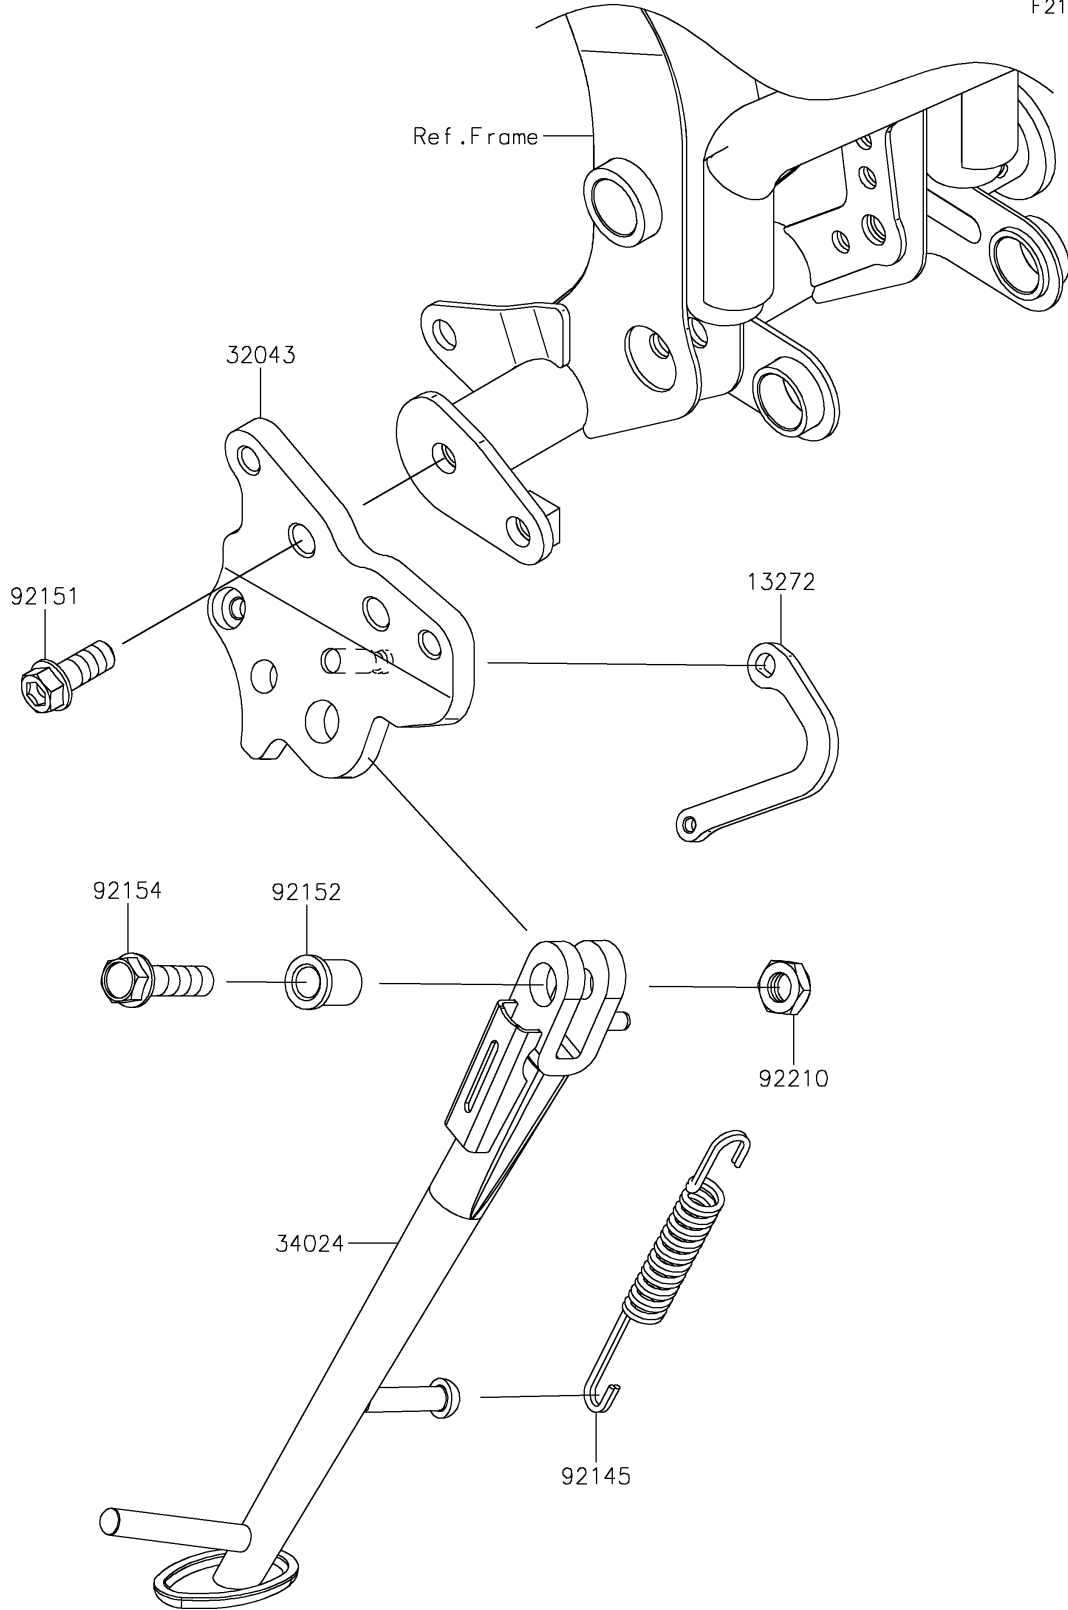

2020 Z650 PARTS DIAGRAM

Stand(s)

F2190

2020 Z650 PARTS LIST

Stand(s)

ITEM NAME	PART NUMBER	QUANTITY
PLATE,SPRING (Ref # 13272)	13272-2166	1
BRACKET-STAND (Ref # 32043)	32043-0620	1
STAND-SIDE (Ref # 34024)	34024-0169	1
SPRING,SIDE STAND (Ref # 92145)	92145-1735	1
BOLT,FLANGED,10X25 (Ref # 92151)	92151-1802	2
COLLAR,10.2X18X20.1 (Ref # 92152)	92152-2299	1
BOLT,FLANGED,10X37 (Ref # 92154)	92154-1352	1
NUT,LOCK,10MM (Ref # 92210)	92210-0784	1