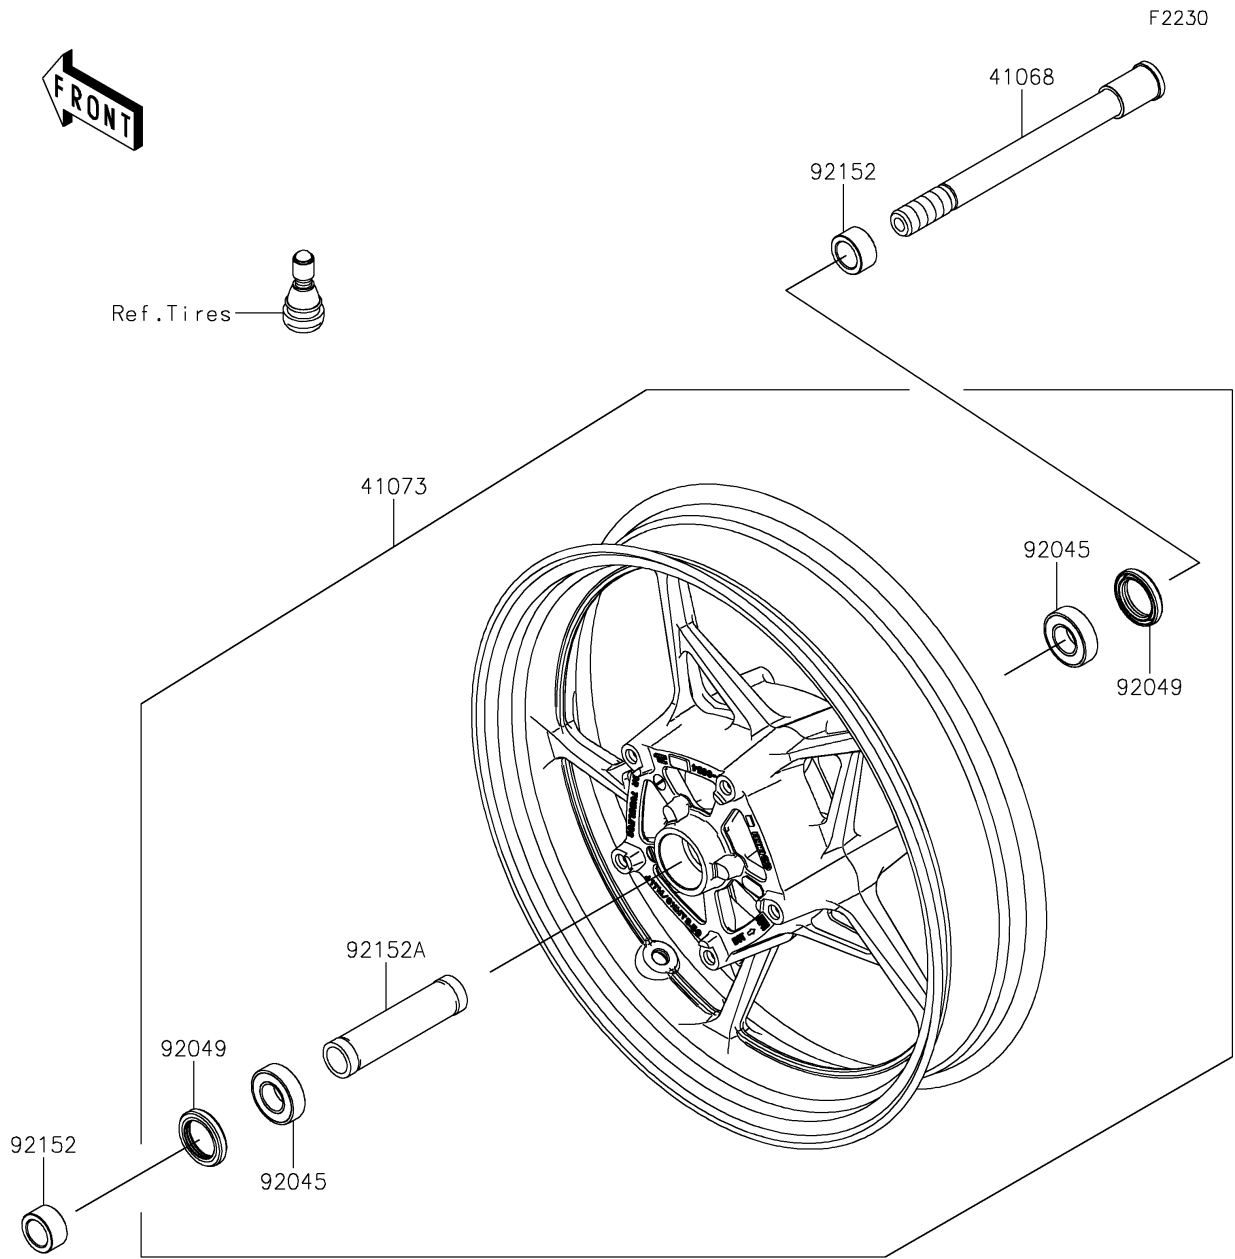

2020 Z650 PARTS DIAGRAM

Front Wheel

2020 Z650 PARTS LIST

Front Wheel

| ITEM NAME | PART NUMBER | QUANTITY |
|-------------------------------------|---------------|----------|
| AXLE,FR,20X209 (Ref # 41068) | 41068-0616 | 1 |
| WHEEL-ASSY,FR,G.BLACK (Ref # 41073) | 41073-0703-QT | 1 |
| BEARING-BALL,20X42X12 (Ref # 92045) | 92045-0820 | 2 |
| SEAL-OIL,BJN30427 (Ref # 92049) | 92049-0130 | 2 |
| COLLAR,20X30X15.5 (Ref # 92152) | 92152-0946 | 2 |
| COLLAR,20.2X27.2X115 (Ref # 92152A) | 92152-2227 | 1 |