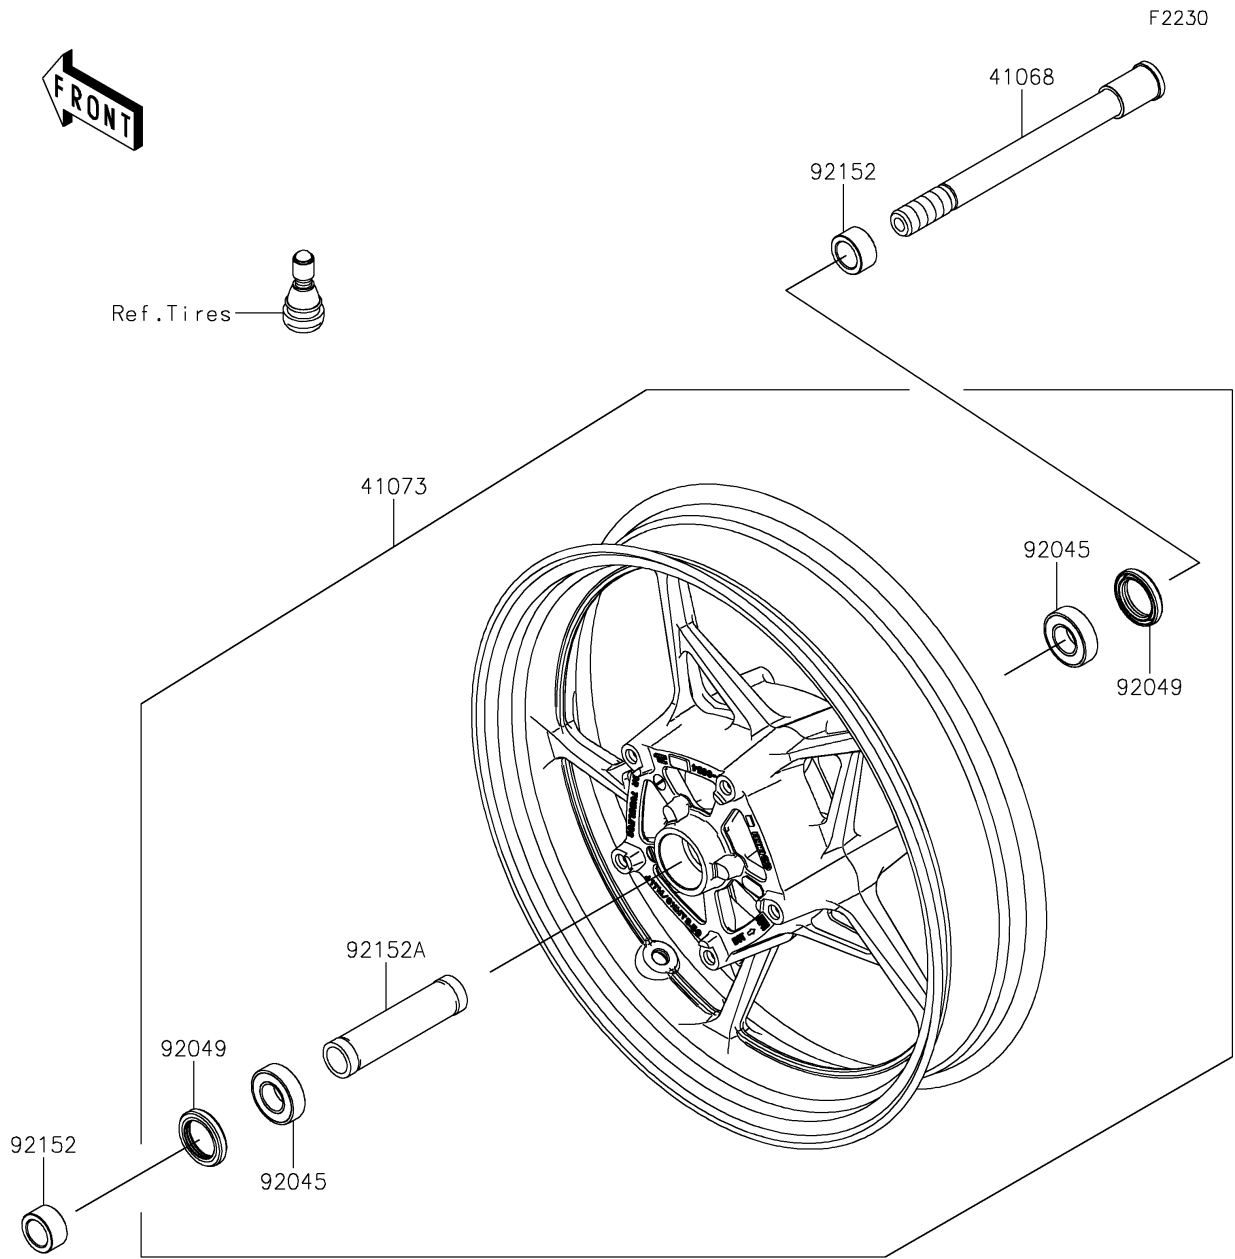

2020 Z650 PARTS DIAGRAM

Front Wheel

2020 Z650 PARTS LIST

Front Wheel

ITEM NAME	PART NUMBER	QUANTITY
AXLE,FR,20X209 (Ref # 41068)	41068-0616	1
WHEEL-ASSY,FR,G.BLACK (Ref # 41073)	41073-0703-QT	1
BEARING-BALL,20X42X12 (Ref # 92045)	92045-0820	2
SEAL-OIL,BJN30427 (Ref # 92049)	92049-0130	2
COLLAR,20X30X15.5 (Ref # 92152)	92152-0946	2
COLLAR,20.2X27.2X115 (Ref # 92152A)	92152-2227	1