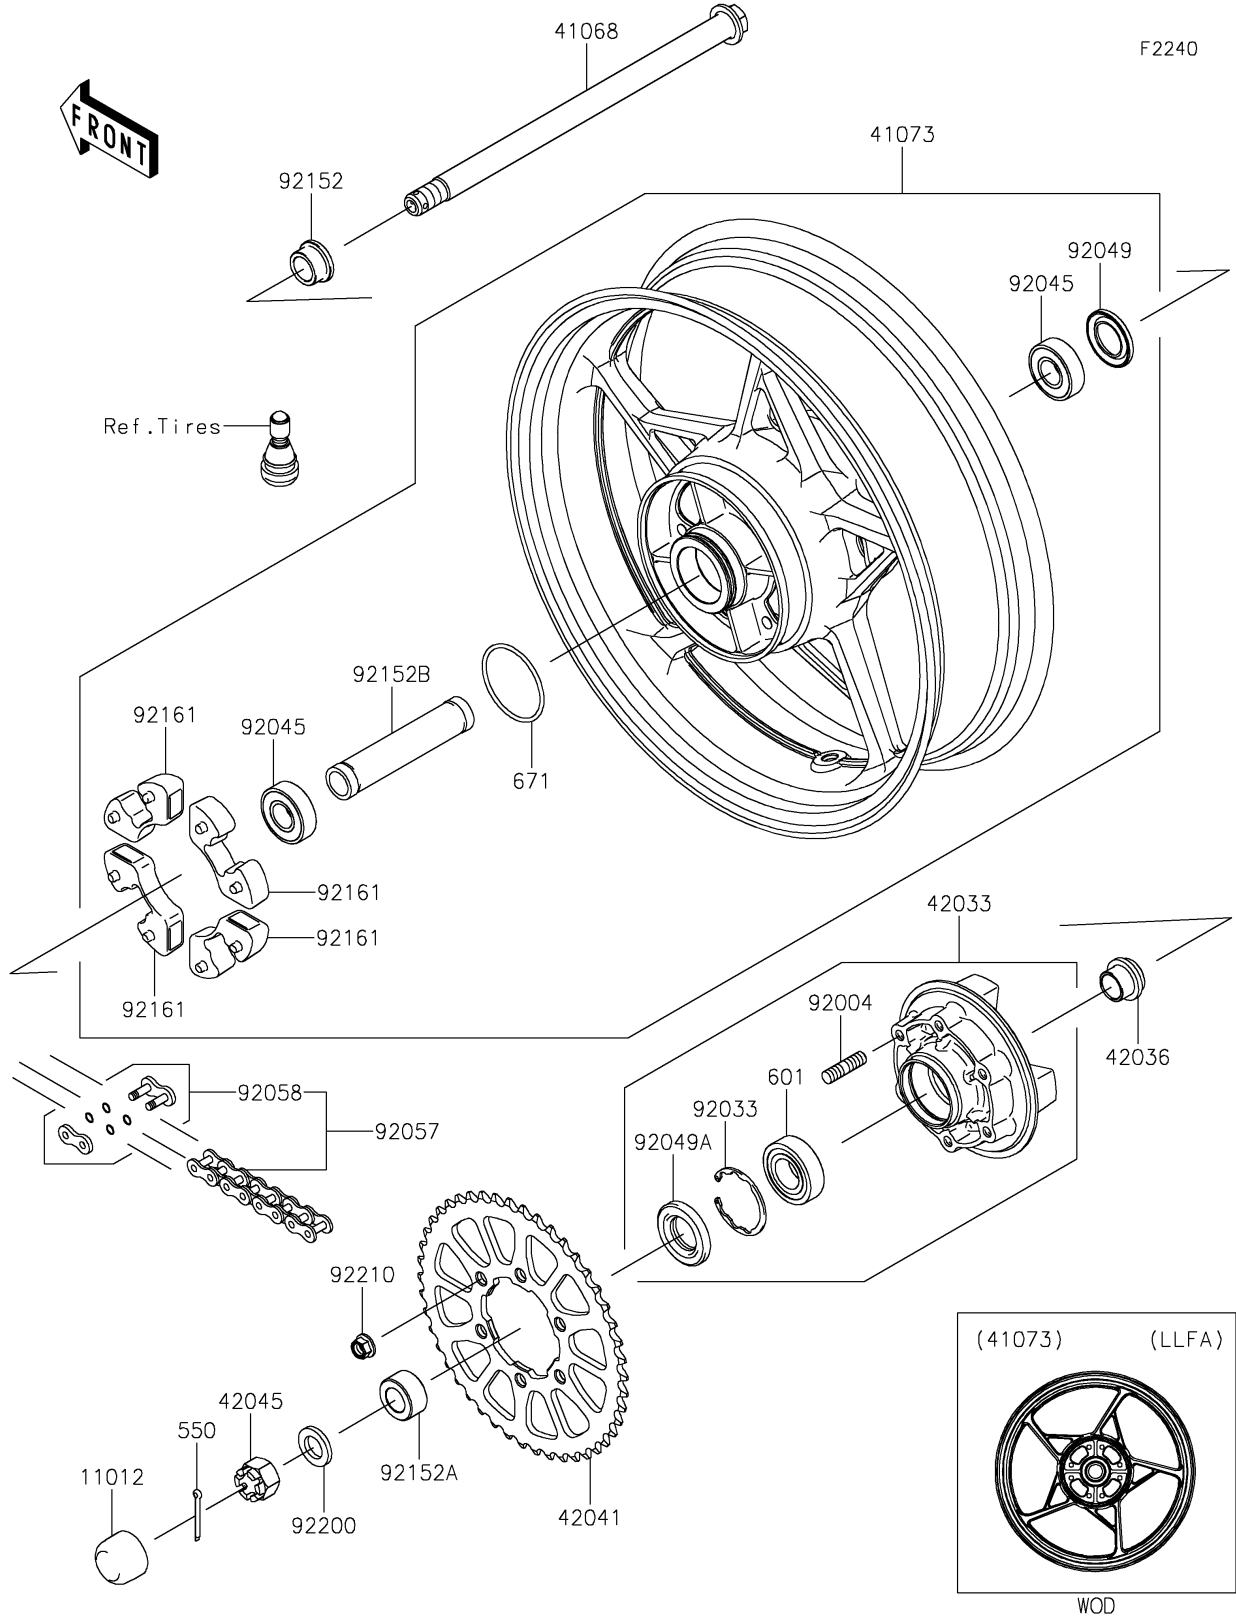

2020 Z650 PARTS DIAGRAM

Rear Wheel/Chain

2020 Z650 PARTS LIST

Rear Wheel/Chain

ITEM NAME	PART NUMBER	QUANTITY
CAP,AXLE NUT (Ref # 11012)	11012-1590	1
AXLE,RR,20X339.9 (Ref # 41068)	41068-0617	1
WHEEL-ASSY,RR,G.BLACK (Ref # 41073)	41073-0704-QT	1
COUPLING-ASSY,RR HUB (Ref # 42033)	42033-0570	1
SLEEVE,RR HUB,L=23 (Ref # 42036)	42036-1251	1
SPROCKET-HUB,46T (Ref # 42041)	42041-0177	1
NUT,CASTLE,18MM (Ref # 42045)	42045-018	1
PIN-COTTER,4.0X35 (Ref # 550)	550AA4035	1
BEARING-BALL (Ref # 601)	601B6205UU	1
O RING,60MM (Ref # 671)	671B2560	1
STUD,10X19 (Ref # 92004)	92004-0048	6
RING-SNAP,52MM (Ref # 92033)	92033-1043	1
BEARING-BALL,20X47X14 (Ref # 92045)	92045-0821	2
SEAL-OIL,28 47 5 (Ref # 92049)	92049-0140	1
SEAL-OIL (Ref # 92049A)	92049-1287	1
CHAIN,DRIVE,DID520VEX114L (Ref # 92057)	92057-0695	1
JOINT-CHAIN (Ref # 92058)	92058-0044	1
COLLAR,RR AXLE,RH,L=17 (Ref # 92152)	92152-0302	1
COLLAR,20X35X18 (Ref # 92152A)	92152-0751	1
COLLAR,20.2X27.2X133 (Ref # 92152B)	92152-2228	1
DAMPER,SHOCK,RR HUB (Ref # 92161)	92161-0303	4
WASHER,19X32X4 (Ref # 92200)	92200-1865	1
NUT,LOCK,FLANGED,10MM (Ref # 92210)	92210-0276	6