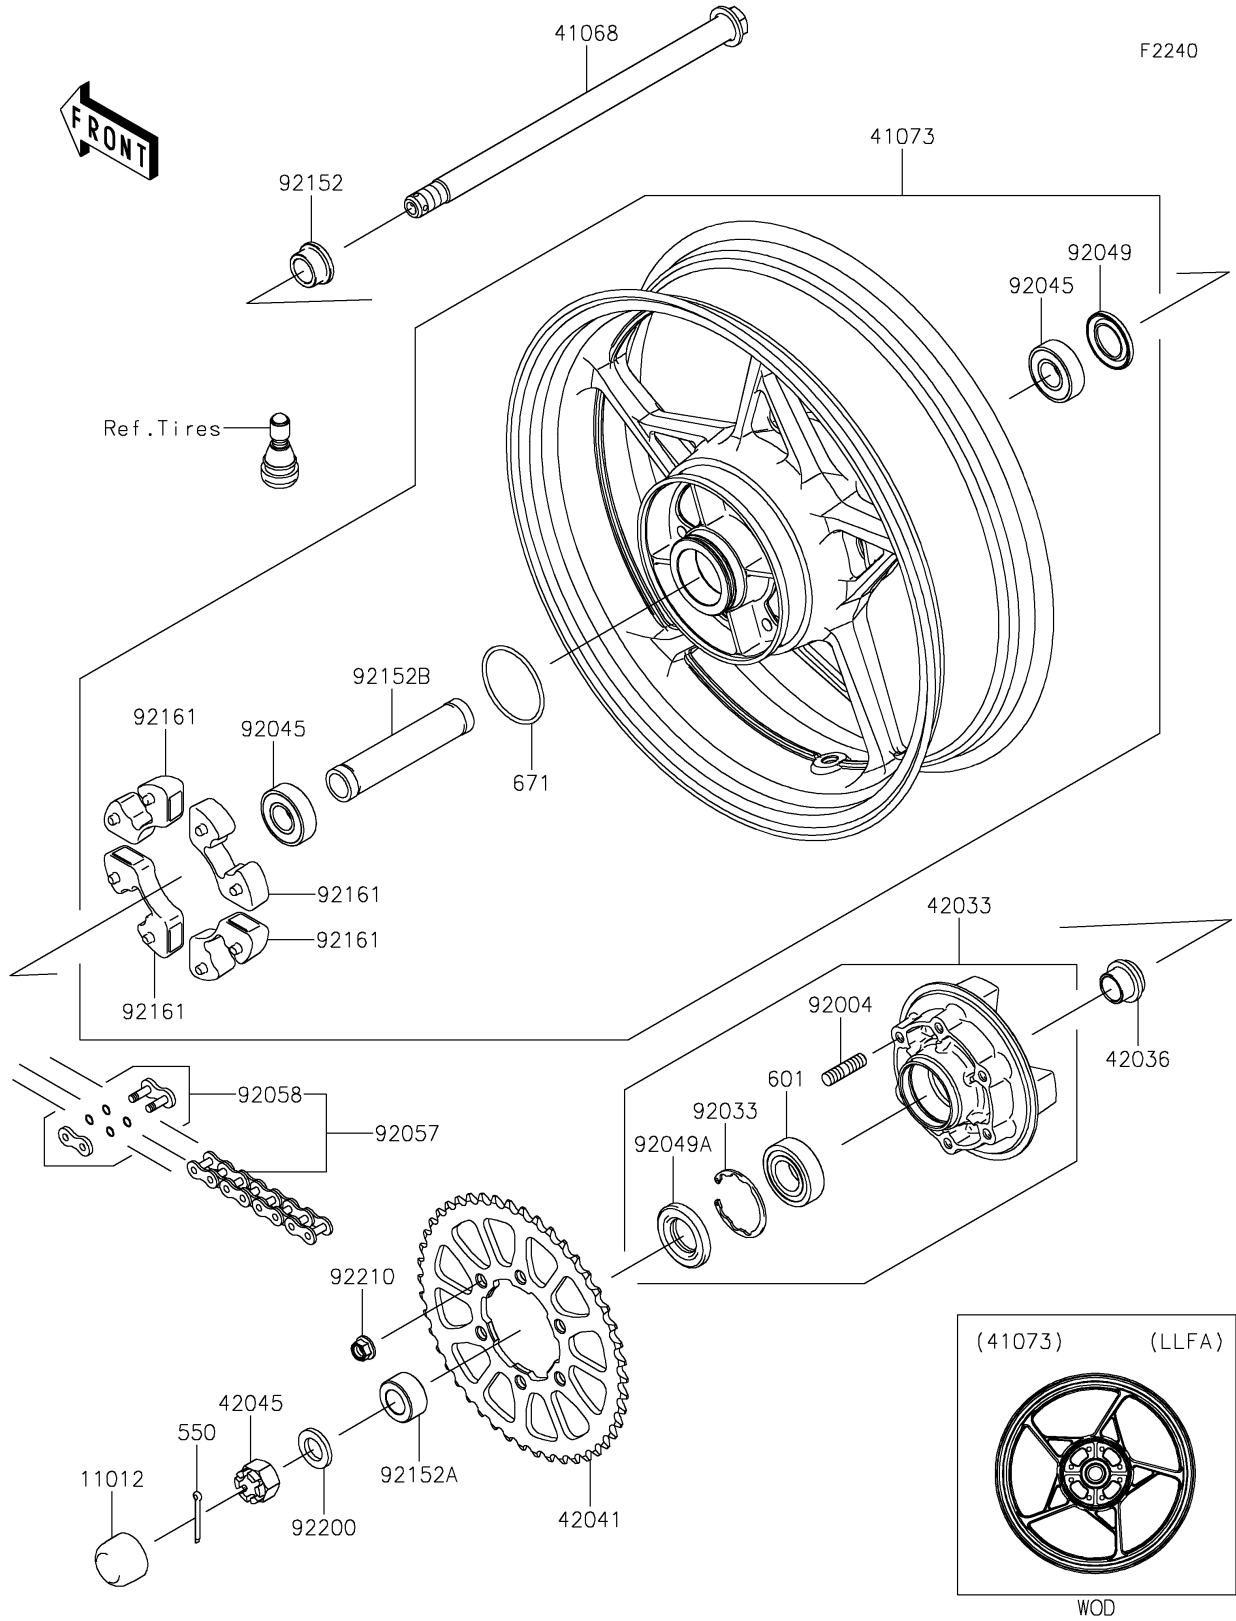

# 2020 Z650 PARTS DIAGRAM

## Rear Wheel/Chain

## 2020 Z650 PARTS LIST

### Rear Wheel/Chain

ITEM NAME	PART NUMBER	QUANTITY
CAP,AXLE NUT (Ref # 11012)	11012-1590	1
AXLE,RR,20X339.9 (Ref # 41068)	41068-0617	1
WHEEL-ASSY,RR,G.BLACK (Ref # 41073)	41073-0704-QT	1
COUPLING-ASSY,RR HUB (Ref # 42033)	42033-0570	1
SLEEVE,RR HUB,L=23 (Ref # 42036)	42036-1251	1
SPROCKET-HUB,46T (Ref # 42041)	42041-0177	1
NUT,CASTLE,18MM (Ref # 42045)	42045-018	1
PIN-COTTER,4.0X35 (Ref # 550)	550AA4035	1
BEARING-BALL (Ref # 601)	601B6205UU	1
O RING,60MM (Ref # 671)	671B2560	1
STUD,10X19 (Ref # 92004)	92004-0048	6
RING-SNAP,52MM (Ref # 92033)	92033-1043	1
BEARING-BALL,20X47X14 (Ref # 92045)	92045-0821	2
SEAL-OIL,28 47 5 (Ref # 92049)	92049-0140	1
SEAL-OIL (Ref # 92049A)	92049-1287	1
CHAIN,DRIVE,DID520VEX114L (Ref # 92057)	92057-0695	1
JOINT-CHAIN (Ref # 92058)	92058-0044	1
COLLAR,RR AXLE,RH,L=17 (Ref # 92152)	92152-0302	1
COLLAR,20X35X18 (Ref # 92152A)	92152-0751	1
COLLAR,20.2X27.2X133 (Ref # 92152B)	92152-2228	1
DAMPER,SHOCK,RR HUB (Ref # 92161)	92161-0303	4
WASHER,19X32X4 (Ref # 92200)	92200-1865	1
NUT,LOCK,FLANGED,10MM (Ref # 92210)	92210-0276	6