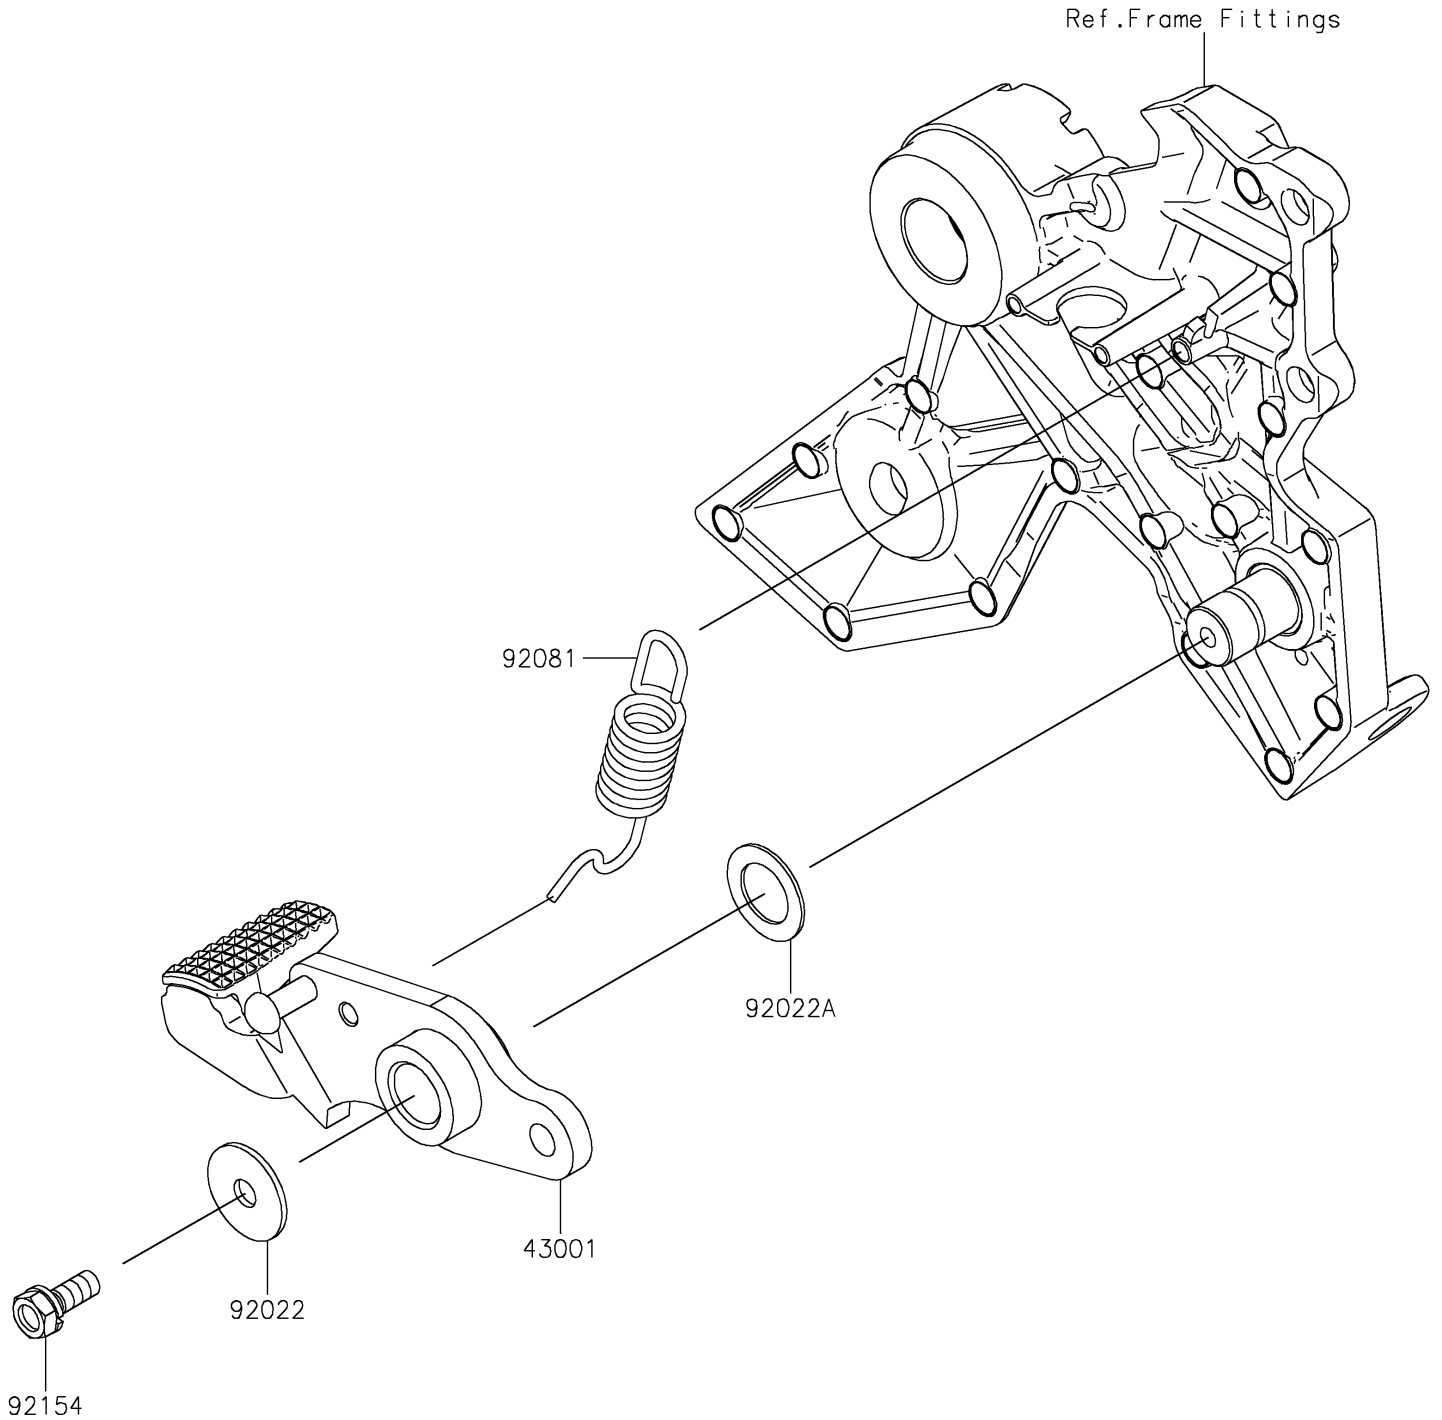

2020 Z650 PARTS DIAGRAM

Brake Pedal/Torque Link

F2260

2020 Z650 PARTS LIST

Brake Pedal/Torque Link

ITEM NAME	PART NUMBER	QUANTITY
LEVER-BRAKE,PEDAL (Ref # 43001)	43001-0748	1
WASHER,7X24X1.6 (Ref # 92022)	92022-228	1
WASHER,15.3X24X1 (Ref # 92022A)	92022-326	1
SPRING,BRAKE PEDAL (Ref # 92081)	92081-1833	1
BOLT,UPSET-WS,6X16 (Ref # 92154)	92154-0935	1