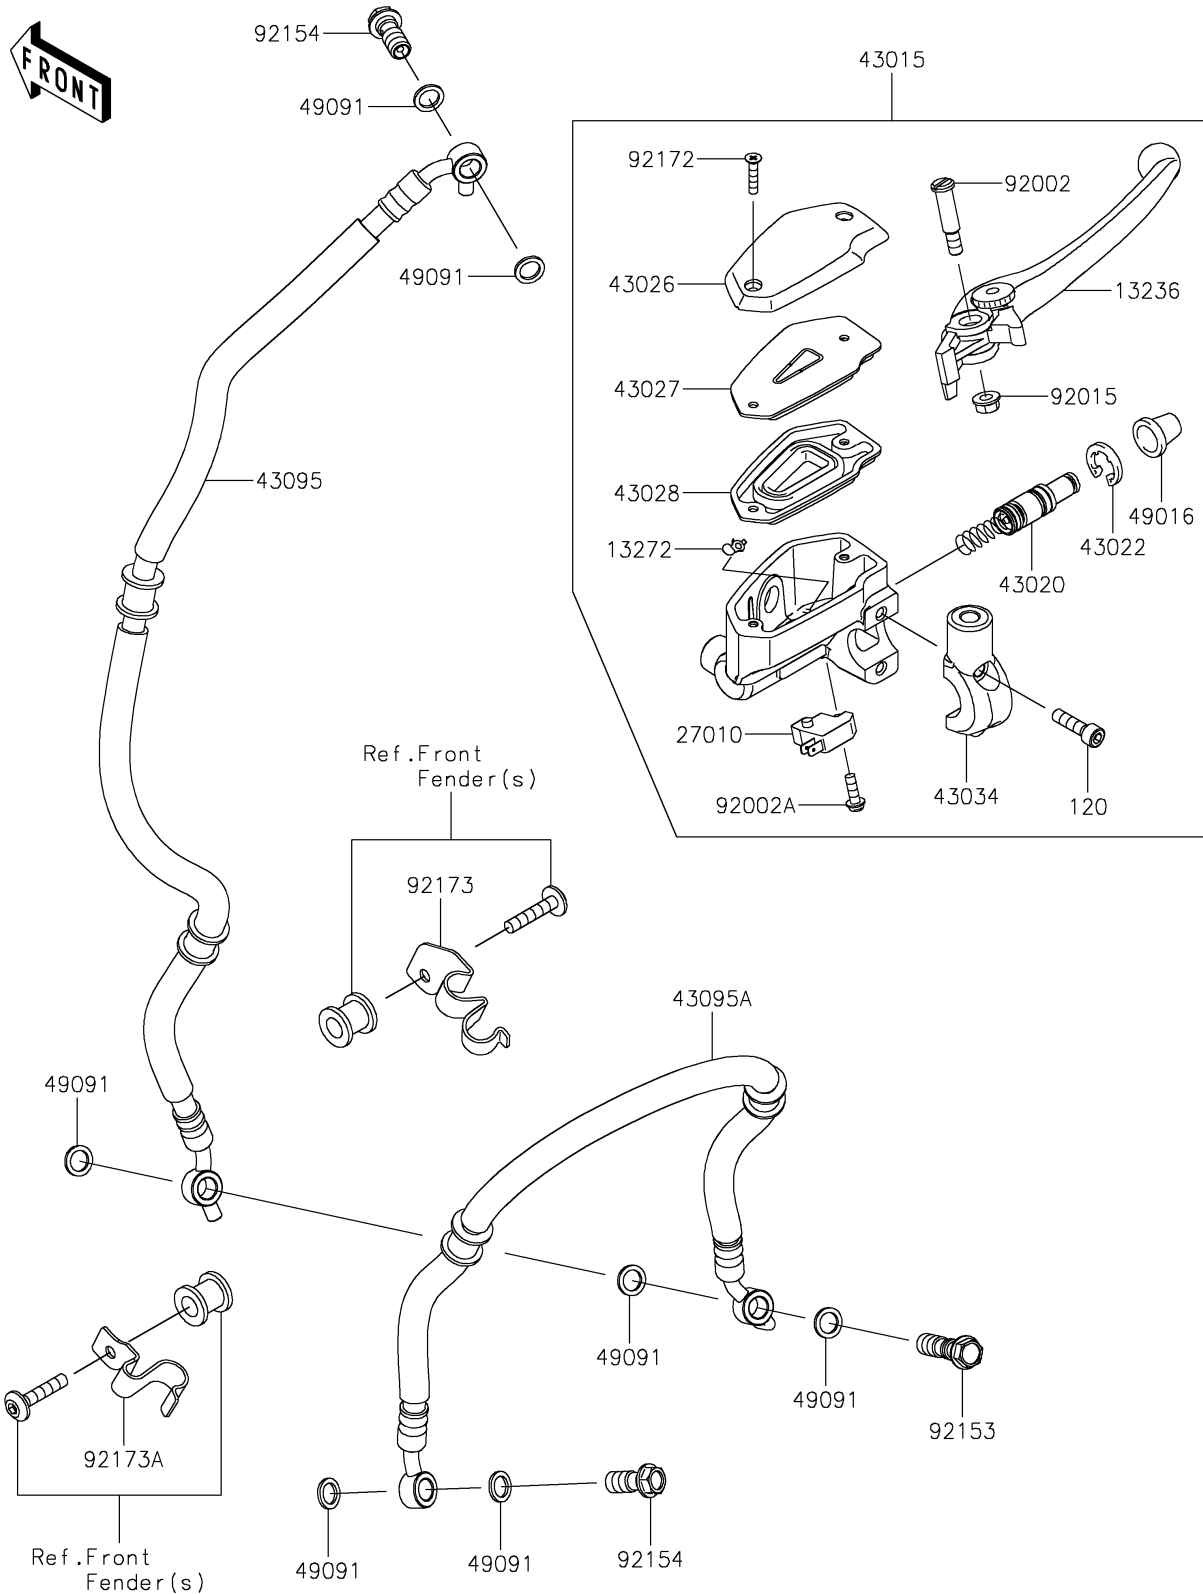

2020 Z650 PARTS DIAGRAM

Front Master Cylinder

F2291

2020 Z650 PARTS LIST

Front Master Cylinder

ITEM NAME	PART NUMBER	QUANTITY
BOLT-SOCKET,6X22 (Ref # 120)	120CB0622	2
LEVER-COMP,FRONT BRAKE (Ref # 13236)	13236-0140	1
PLATE (Ref # 13272)	13272-0573	1
SWITCH,BRAKE (Ref # 27010)	27010-0762	1
CYLINDER-ASSY-MASTER,FR (Ref # 43015)	43015-0601	1
PISTON-COMP-BRAKE (Ref # 43020)	43020-0008	1
STOPPER-BRAKE,PISTON (Ref # 43022)	43022-1010	1
CAP-BRAKE (Ref # 43026)	43026-0019	1
PLATE-DIAPHRAGM (Ref # 43027)	43027-0008	1
DIAPHRAGM (Ref # 43028)	43028-0015	1
HOLDER-BRAKE,MASTER CYLINDER (Ref # 43034)	43034-0049	1
HOSE-BRAKE,FR,765MM (Ref # 43095)	43095-0963	1
HOSE-BRAKE,CAL-CAL,549MM (Ref # 43095A)	43095-0964	1
COVER-SEAL,MASTER CYLINDER (Ref # 49016)	49016-1044	1
WASHER-SEAL,10.1X14.5X1.5 (Ref # 49091)	49091-0001	7
BOLT,LEVER SET,BLACK (Ref # 92002)	92002-1322	1
BOLT,SCREW,4X12 (Ref # 92002A)	92002-1323	1
NUT,FLANGED,6MM (Ref # 92015)	92015-1528	1
BOLT,OIL,L=37 (Ref # 92153)	92153-0628	1
BOLT,OIL,L=23 (Ref # 92154)	92154-0226	2
SCREW,4X20 (Ref # 92172)	92172-0320	2
CLAMP,FR FENDER,RH (Ref # 92173)	92173-1612	1
CLAMP,FR FENDER,LH (Ref # 92173A)	92173-2290	1