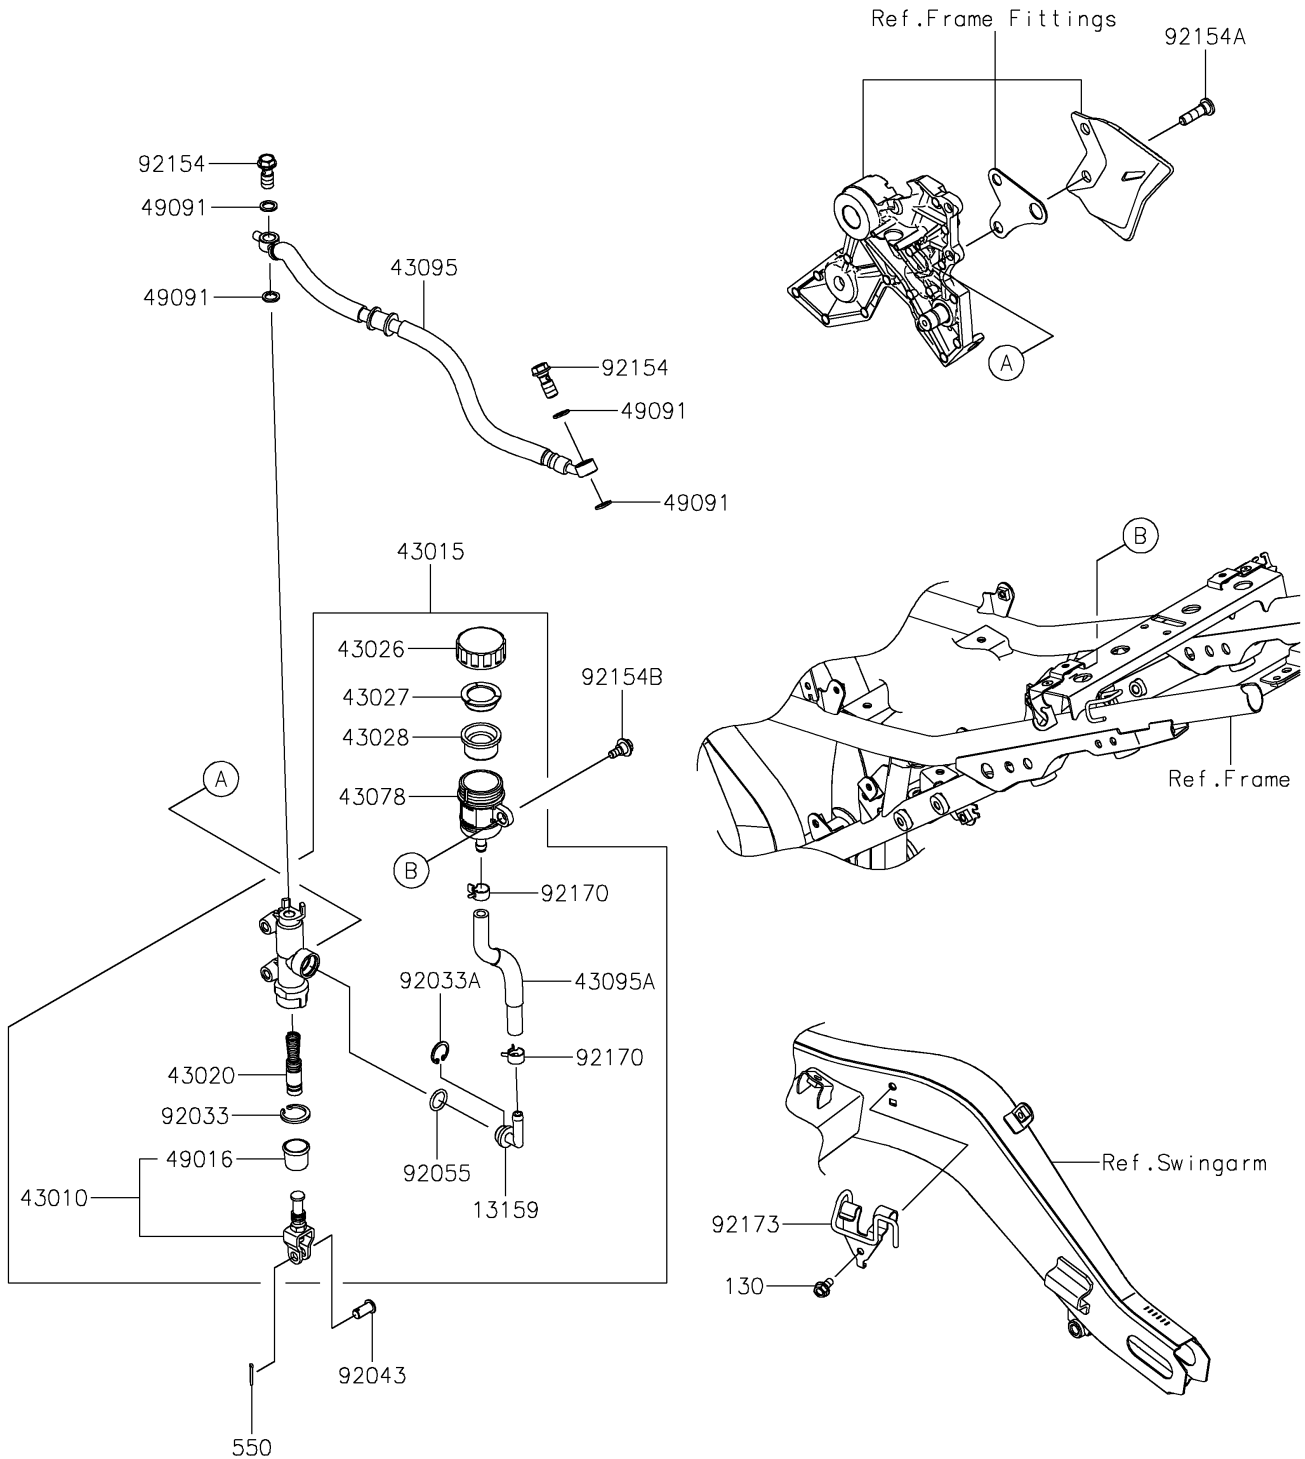

# 2020 Z650 PARTS DIAGRAM

## Rear Master Cylinder

F2293

## 2020 Z650 PARTS LIST

### Rear Master Cylinder

ITEM NAME	PART NUMBER	QUANTITY
BOLT-FLANGED,6X12 (Ref # 130)	130BA0612	1
CONNECTOR (Ref # 13159)	13159-1056	1
ROD-ASSY-BRAKE (Ref # 43010)	43010-0020	1
CYLINDER-ASSY-MASTER,RR (Ref # 43015)	43015-0754	1
PISTON-COMP-BRAKE (Ref # 43020)	43020-1094	1
CAP-BRAKE (Ref # 43026)	43026-0009	1
PLATE-DIAPHRAGM (Ref # 43027)	43027-1053	1
DIAPHRAGM (Ref # 43028)	43028-1065	1
RESERVOIR (Ref # 43078)	43078-0060	1
HOSE-BRAKE,RR,436MM (Ref # 43095)	43095-0965	1
HOSE-BRAKE,RR M/CYL. (Ref # 43095A)	43095-0969	1
COVER-SEAL,BRAKE PISTON (Ref # 49016)	49016-1103	1
WASHER-SEAL,10.1X14.5X1.5 (Ref # 49091)	49091-0001	4
PIN-COTTER,2.0X15 (Ref # 550)	550AA2015	1
RING-SNAP,20.9X24.6X1.2 (Ref # 92033)	92033-0079	1
RING-SNAP,20.5MM (Ref # 92033A)	92033-1186	1
PIN (Ref # 92043)	92043-0182	1
RING-O,14.8X2.4 (Ref # 92055)	92055-0741	1
BOLT,OIL,L=23 (Ref # 92154)	92154-0226	2
BOLT,SOCKET,8X30 (Ref # 92154A)	92154-0843	2
BOLT (Ref # 92154B)	92154-0929	1
CLAMP,HOSE (Ref # 92170)	92170-1091	2
CLAMP (Ref # 92173)	92173-2291	1