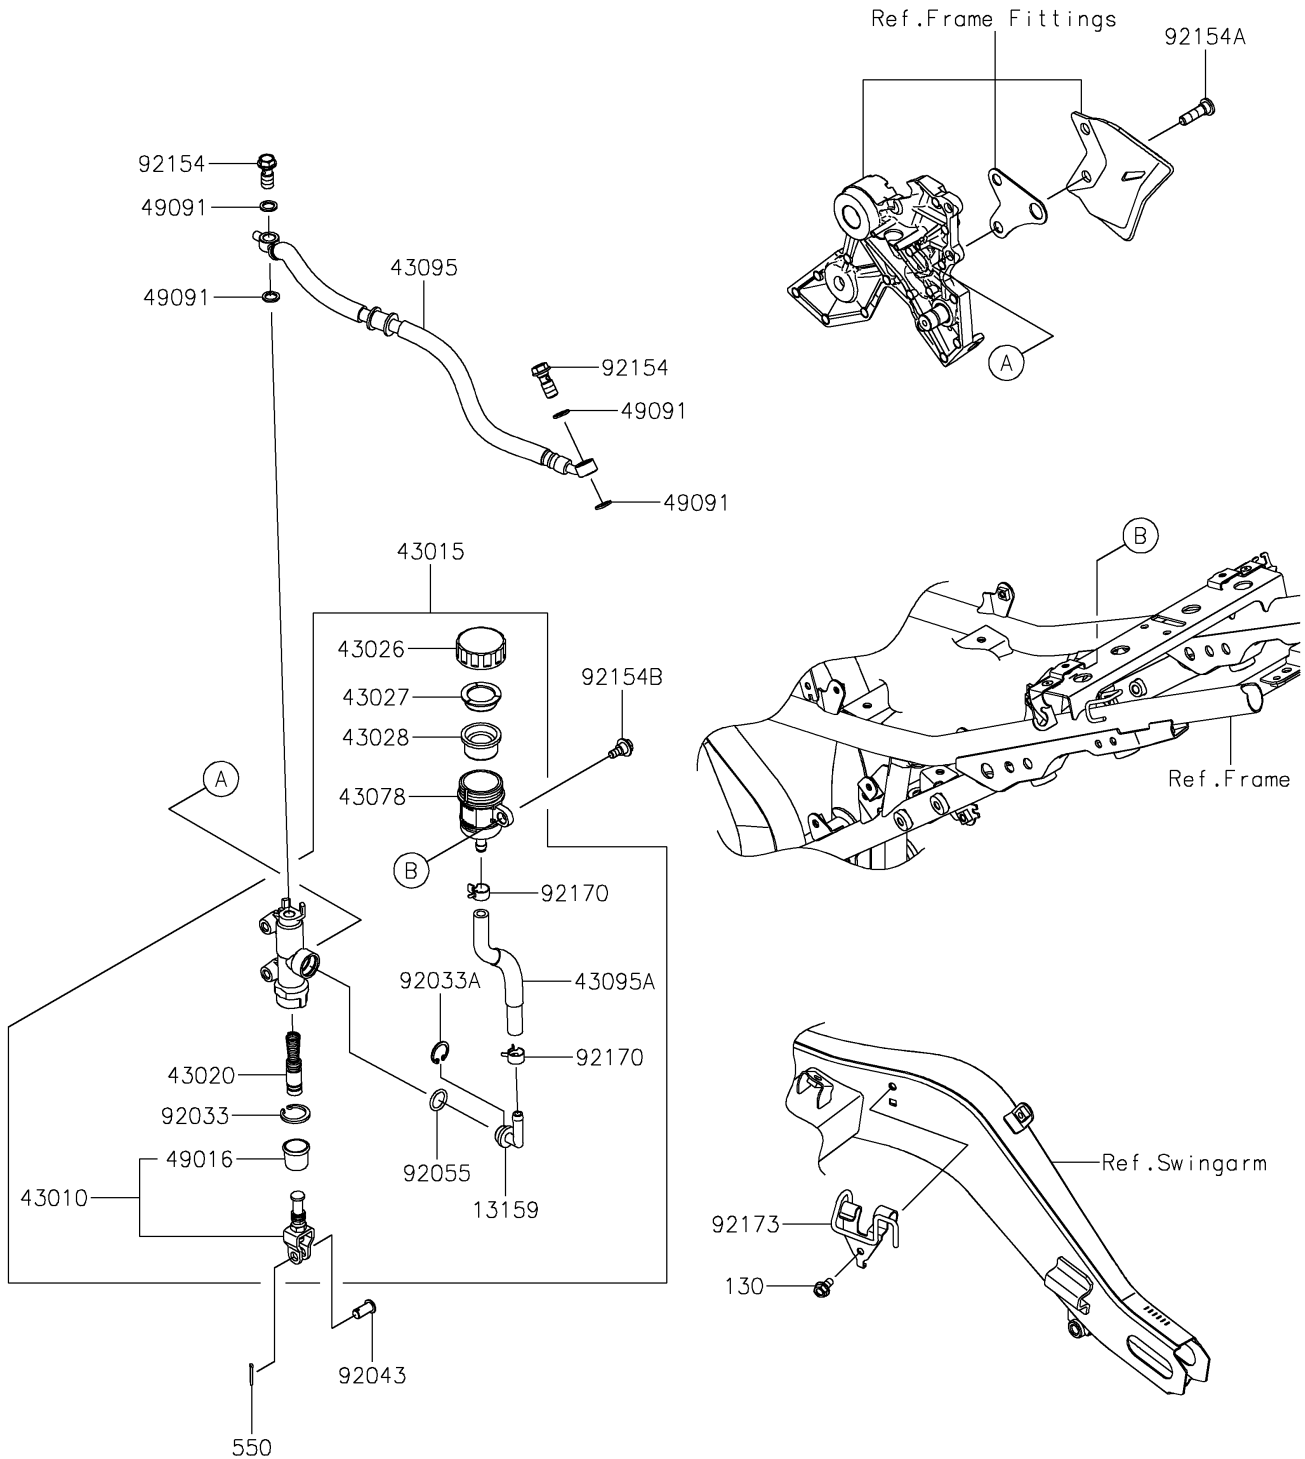

2020 Z650 PARTS DIAGRAM

Rear Master Cylinder

F2293

2020 Z650 PARTS LIST

Rear Master Cylinder

ITEM NAME	PART NUMBER	QUANTITY
BOLT-FLANGED,6X12 (Ref # 130)	130BA0612	1
CONNECTOR (Ref # 13159)	13159-1056	1
ROD-ASSY-BRAKE (Ref # 43010)	43010-0020	1
CYLINDER-ASSY-MASTER,RR (Ref # 43015)	43015-0754	1
PISTON-COMP-BRAKE (Ref # 43020)	43020-1094	1
CAP-BRAKE (Ref # 43026)	43026-0009	1
PLATE-DIAPHRAGM (Ref # 43027)	43027-1053	1
DIAPHRAGM (Ref # 43028)	43028-1065	1
RESERVOIR (Ref # 43078)	43078-0060	1
HOSE-BRAKE,RR,436MM (Ref # 43095)	43095-0965	1
HOSE-BRAKE,RR M/CYL. (Ref # 43095A)	43095-0969	1
COVER-SEAL,BRAKE PISTON (Ref # 49016)	49016-1103	1
WASHER-SEAL,10.1X14.5X1.5 (Ref # 49091)	49091-0001	4
PIN-COTTER,2.0X15 (Ref # 550)	550AA2015	1
RING-SNAP,20.9X24.6X1.2 (Ref # 92033)	92033-0079	1
RING-SNAP,20.5MM (Ref # 92033A)	92033-1186	1
PIN (Ref # 92043)	92043-0182	1
RING-O,14.8X2.4 (Ref # 92055)	92055-0741	1
BOLT,OIL,L=23 (Ref # 92154)	92154-0226	2
BOLT,SOCKET,8X30 (Ref # 92154A)	92154-0843	2
BOLT (Ref # 92154B)	92154-0929	1
CLAMP,HOSE (Ref # 92170)	92170-1091	2
CLAMP (Ref # 92173)	92173-2291	1