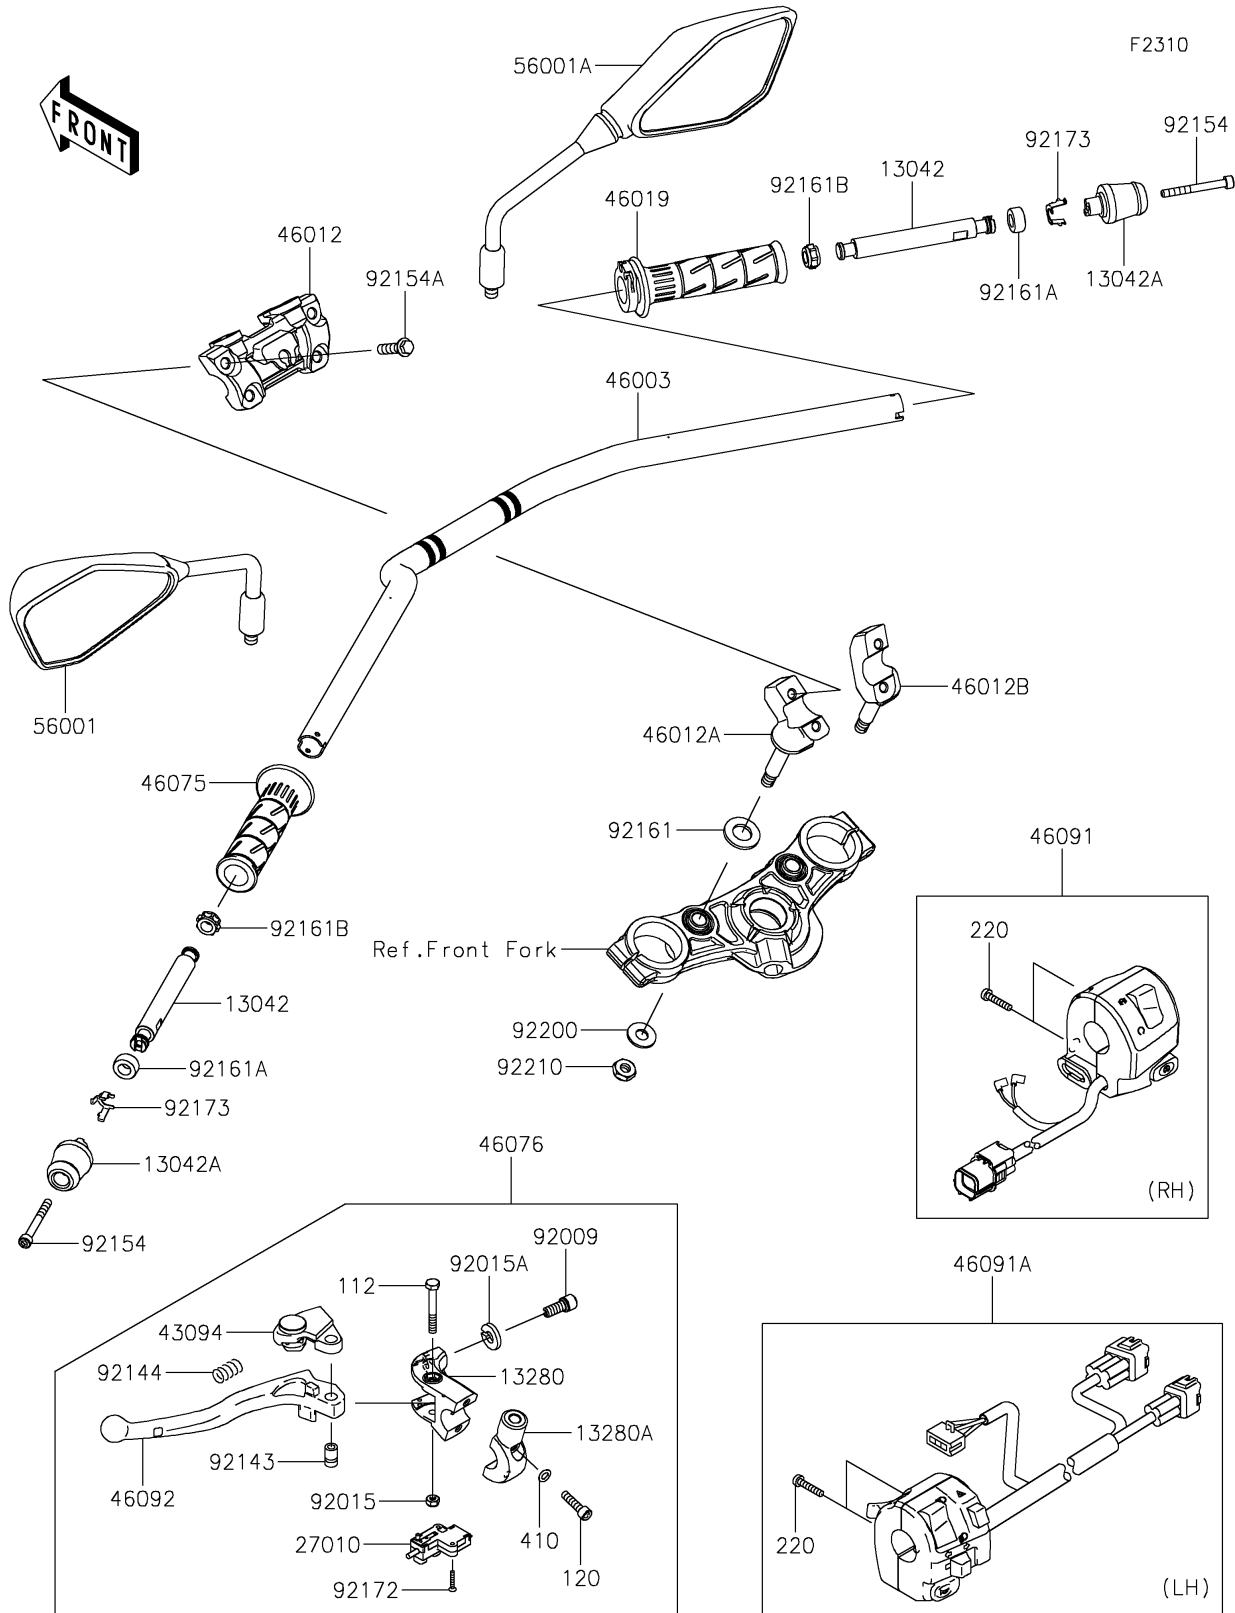

2020 Z650 PARTS DIAGRAM

Handlebar

2020 Z650 PARTS LIST

Handlebar

ITEM NAME	PART NUMBER	QUANTITY
BOLT-UPSET,6X45 (Ref # 112)	112BB0645	1
BOLT-SOCKET,6X25 (Ref # 120)	120CB0625	2
WEIGHT,HANDLE,INNER (Ref # 13042)	13042-0797	2
WEIGHT,HANDLE,OUTER (Ref # 13042A)	13042-0798	2
HOLDER,CLUTCH LEVER (Ref # 13280)	13280-0306	1
HOLDER,CLUTCH LEVER (Ref # 13280A)	13280-0307	1
SCREW-PAN-CROS,5X25 (Ref # 220)	220AB0525	4
SWITCH,CLUTCH (Ref # 27010)	27010-0849	1
WASHER-PLAIN-SMALL,6MM (Ref # 410)	410AB0600	2
ADJUSTER (Ref # 43094)	43094-0009	1
HANDLE,F.S.BLACK (Ref # 46003)	46003-0671-18R	1
HOLDER-HANDLE,UPP,F.S.BLACK (Ref # 46012)	46012-0397-18R	1
HOLDER-HANDLE,LWR,LH,F.S.BLACK (Ref # 46012A)	46012-0409-18R	1
HOLDER-HANDLE,LWR,RH,F.S.BLACK (Ref # 46012B)	46012-0410-18R	1
GRIP-ASSY,THROTTLE (Ref # 46019)	46019-0060	1
GRIP,HANDLE,LH (Ref # 46075)	46075-0564	1
LEVER-ASSY-GRIP,CLUTCH (Ref # 46076)	46076-0165	1
HOUSING-ASSY-CONTROL,RH (Ref # 46091)	46091-0488	1
HOUSING-ASSY-CONTROL,LH (Ref # 46091A)	46091-0489	1
LEVER-GRIP,CLUTCH (Ref # 46092)	46092-0569	1
MIRROR-ASSY,LH (Ref # 56001)	56001-0336	1
MIRROR-ASSY,RH (Ref # 56001A)	56001-0337	1
SCREW,CABLE ADJUST,8MM,BLACK (Ref # 92009)	92009-1134	1
NUT,LOCK,6MM,BLACK (Ref # 92015)	92015-1191	1
NUT,CABLE ADJUST LOCK,8MM,BLK (Ref # 92015A)	92015-1197	1
COLLAR (Ref # 92143)	92143-1379	1
SPRING (Ref # 92144)	92144-1467	1
BOLT,SOCKET,6X55 (Ref # 92154)	92154-1299	2
BOLT,FLANGED,8X30 (Ref # 92154A)	92154-2655	4

2020 Z650 PARTS LIST

Handlebar

ITEM NAME	PART NUMBER	QUANTITY
DAMPER (Ref # 92161)	92161-0037	2
DAMPER,10X20X10 (Ref # 92161A)	92161-1850	2
DAMPER,10X16X10,INNER (Ref # 92161B)	92161-1930	2
SCREW,3X16 (Ref # 92172)	92172-0183	2
CLAMP,WEIGHT (Ref # 92173)	92173-2293	2
WASHER,10.5X24X2 (Ref # 92200)	92200-1844	2
NUT,LOCK,10MM (Ref # 92210)	92210-0784	2