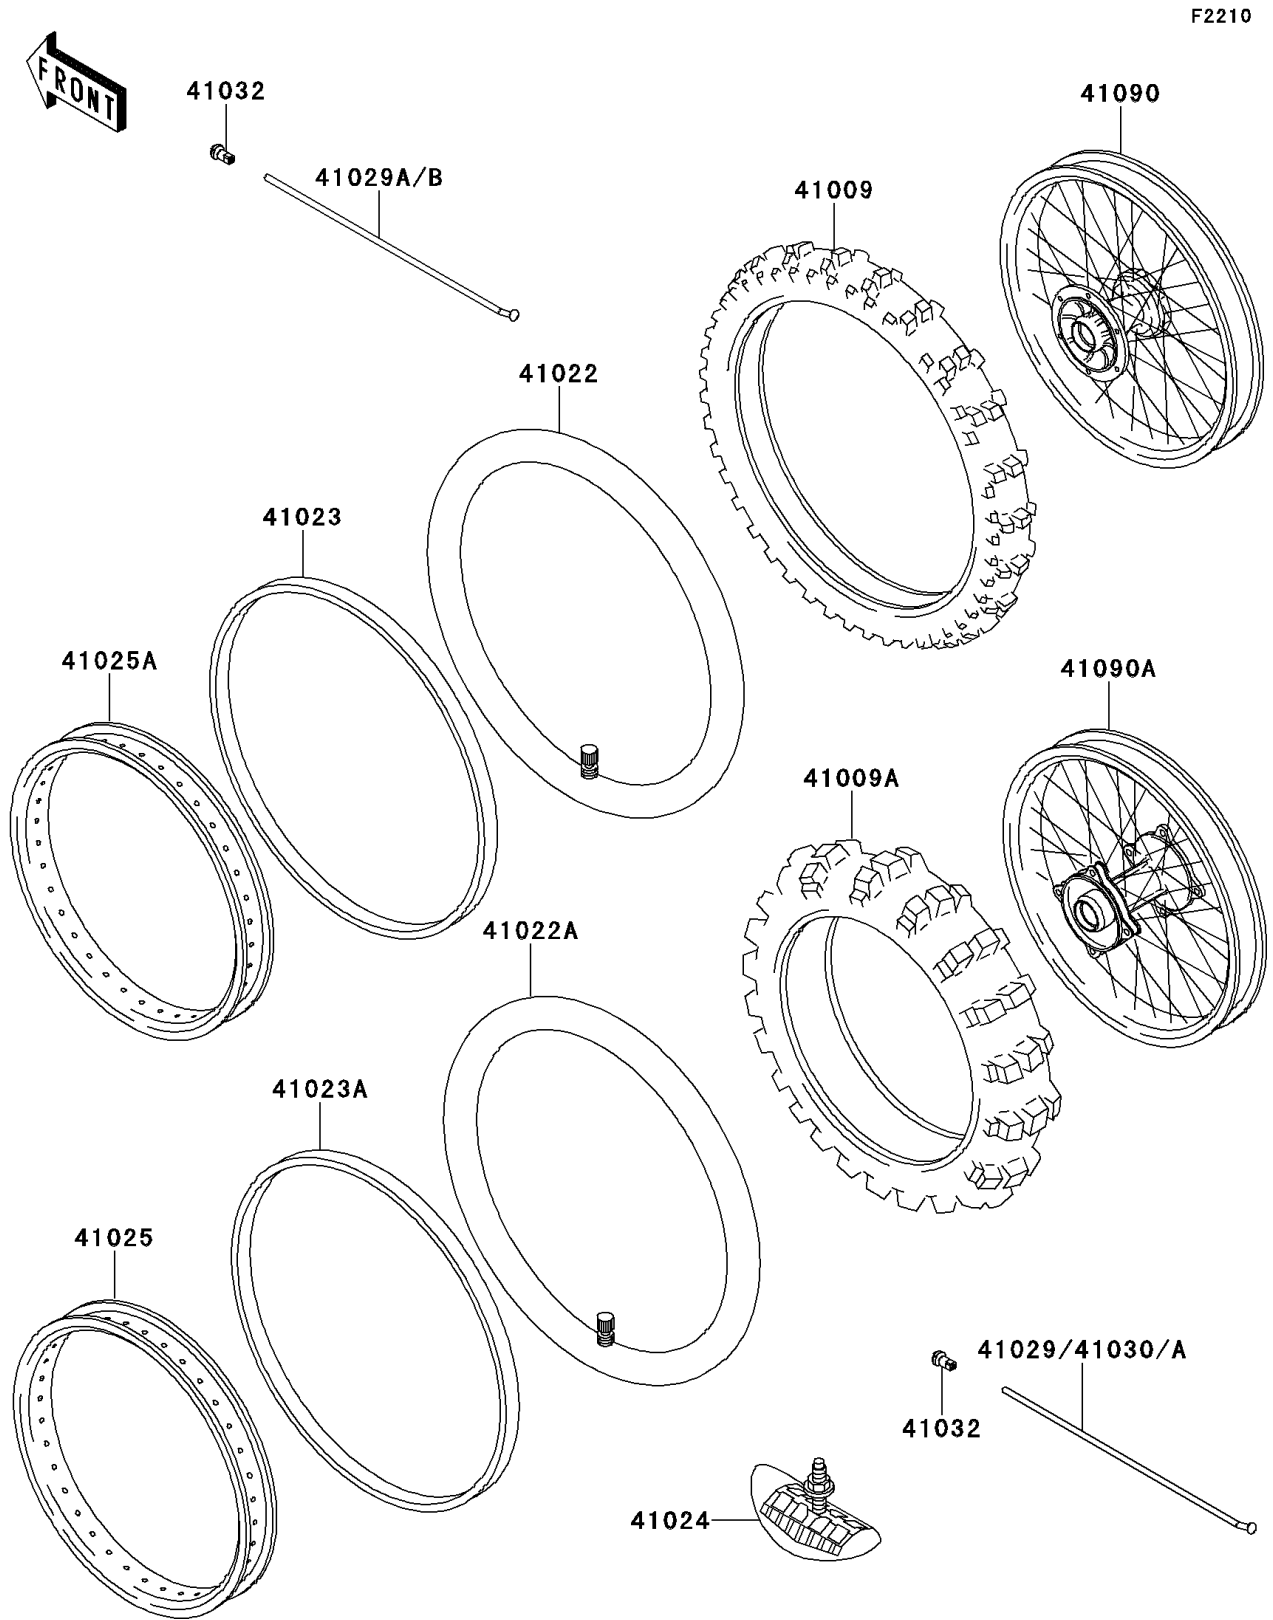

1998 KX100 PARTS DIAGRAM

Wheels/Tires

1998 KX100 PARTS LIST

Wheels/Tires

ITEM NAME	PART NUMBER	QUANTITY
TIRE,FR,70/100-19 42M,M61(BS) (Ref # 41009)	41009-1207	1
TIRE,RR,90/100-16 52M,M58(BS) (Ref # 41009A)	41009-1208	1
TUBE-TIRE,70/100-19(BS) (Ref # 41022)	41022-1203	1
TUBE-TIRE,90/100-16(BS) (Ref # 41022A)	41022-1204	1
BAND-RIM,X-19(BS) (Ref # 41023)	41023-1122	1
BAND-RIM,X-16A(BS) (Ref # 41023A)	41023-1123	1
STOPPER-RIM,1.85-M(DUNLOP) (Ref # 41024)	41024-011	1
RIM,RR,1.85X16 (Ref # 41025)	41025-1347	1
RIM,FR,1.40X19 (Ref # 41025A)	41025-1356	1
SPOKE-INNER,RR,179MMX170D (Ref # 41029)	41029-1278	14
SPOKE-INNER,FR,RH,211MMX165D (Ref # 41029A)	41029-1288	14
SPOKE-INNER,FR,LH,207MMX165D (Ref # 41029B)	41029-1289	14
SPOKE-OUTER,RR,RH,171MMX170D (Ref # 41030)	41030-1151	7
SPOKE-OUTER,RR,LH,175MMX170D (Ref # 41030A)	41030-1161	7
NIPPLE-SPOKE (Ref # 41032)	41032-1054	56
WHEEL-SUB ASSY,FR (Ref # 41090)	41090-1111	1
WHEEL-SUB ASSY,RR (Ref # 41090A)	41090-1112	1