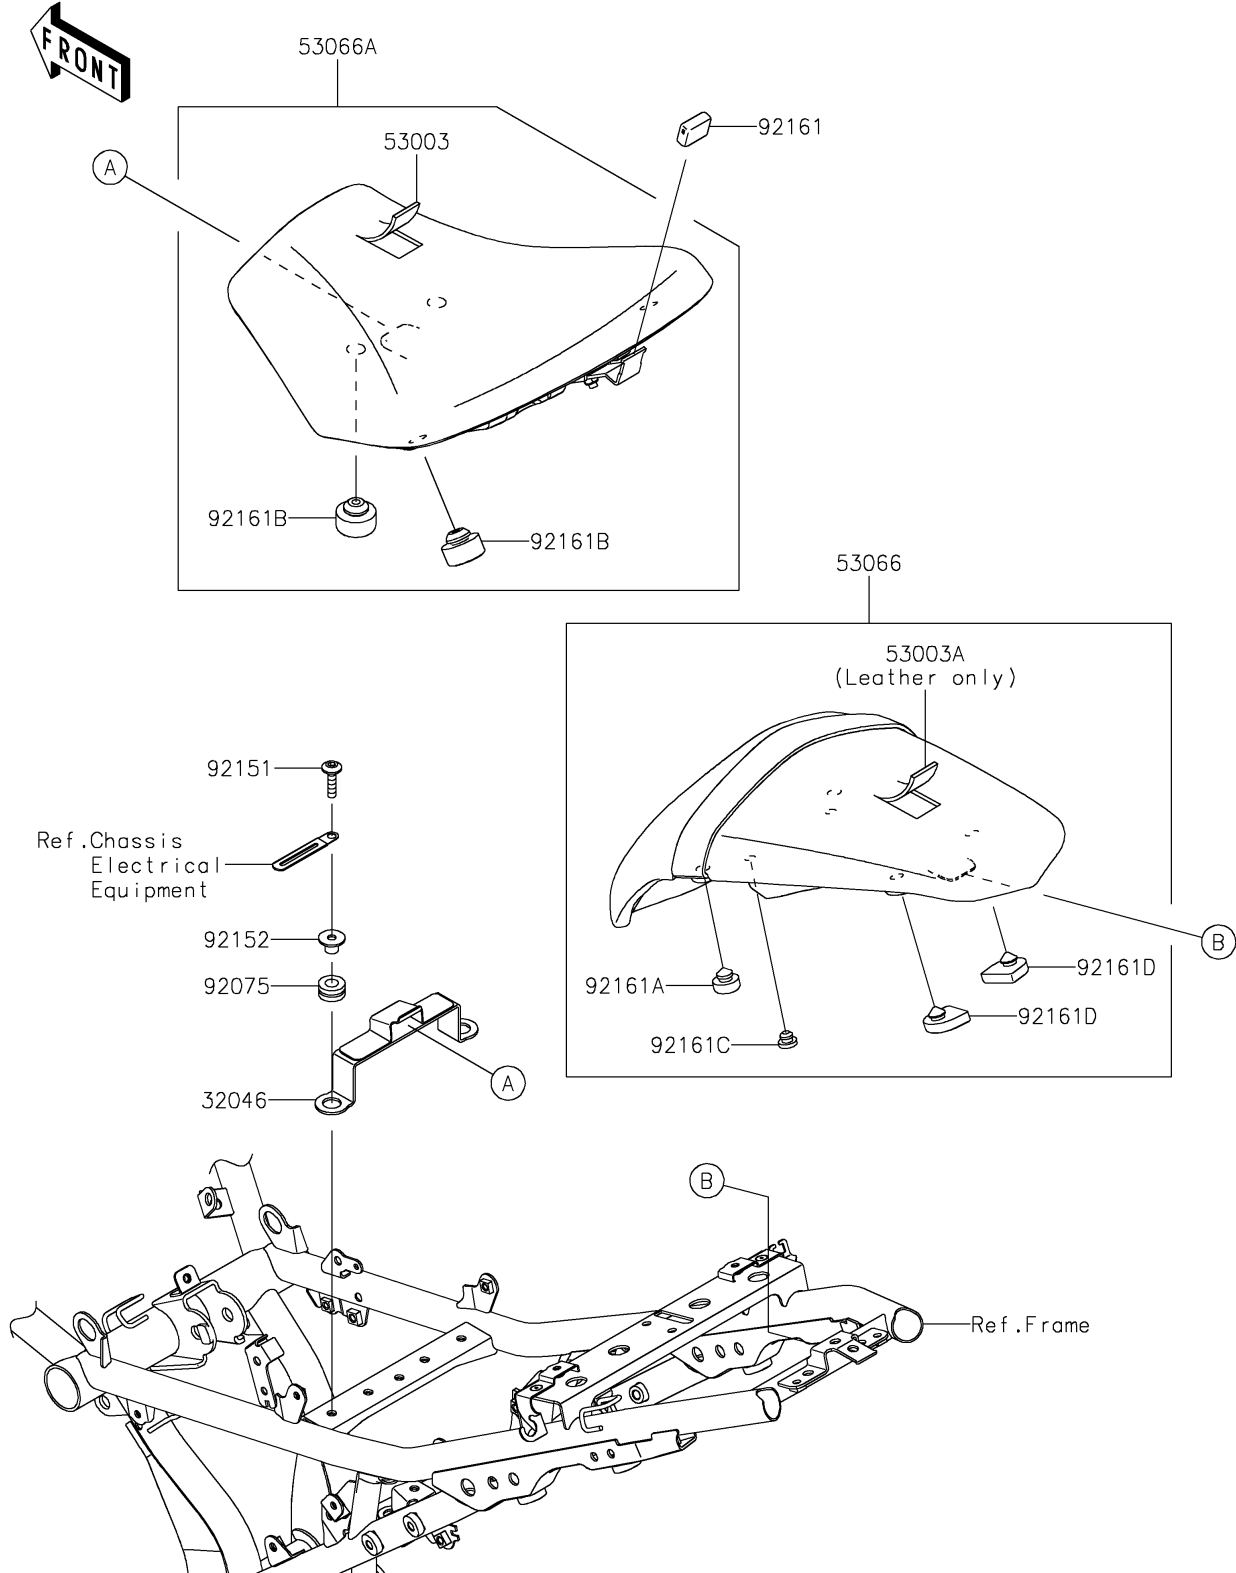

2020 Z650 PARTS DIAGRAM

Seat

F2510

2020 Z650 PARTS LIST

Seat

ITEM NAME	PART NUMBER	QUANTITY
BRACKET-SEAT (Ref # 32046)	32046-0394	1
LEATHER,FR SEAT,BLACK (Ref # 53003)	53003-0425-MA	1
LEATHER,BLACK (Ref # 53003A)	53003-0504-MA	1
SEAT-ASSY,RR,BLACK+BLK (Ref # 53066)	53066-0661-12Y	1
SEAT-ASSY,FR,BLACK (Ref # 53066A)	53066-0689-MA	1
DAMPER (Ref # 92075)	92075-1880	2
BOLT,SOCKET,6X25 (Ref # 92151)	92151-1611	2
COLLAR,6.5X10X11.6 (Ref # 92152)	92152-2326	2
DAMPER,SEAT BRACKET,FR (Ref # 92161)	92161-1865	1
DAMPER,10X20X8 (Ref # 92161A)	92161-1898	2
DAMPER,14X30X14.5 (Ref # 92161B)	92161-1970	4
DAMPER (Ref # 92161C)	92161-1971	2
DAMPER (Ref # 92161D)	92161-2259	2