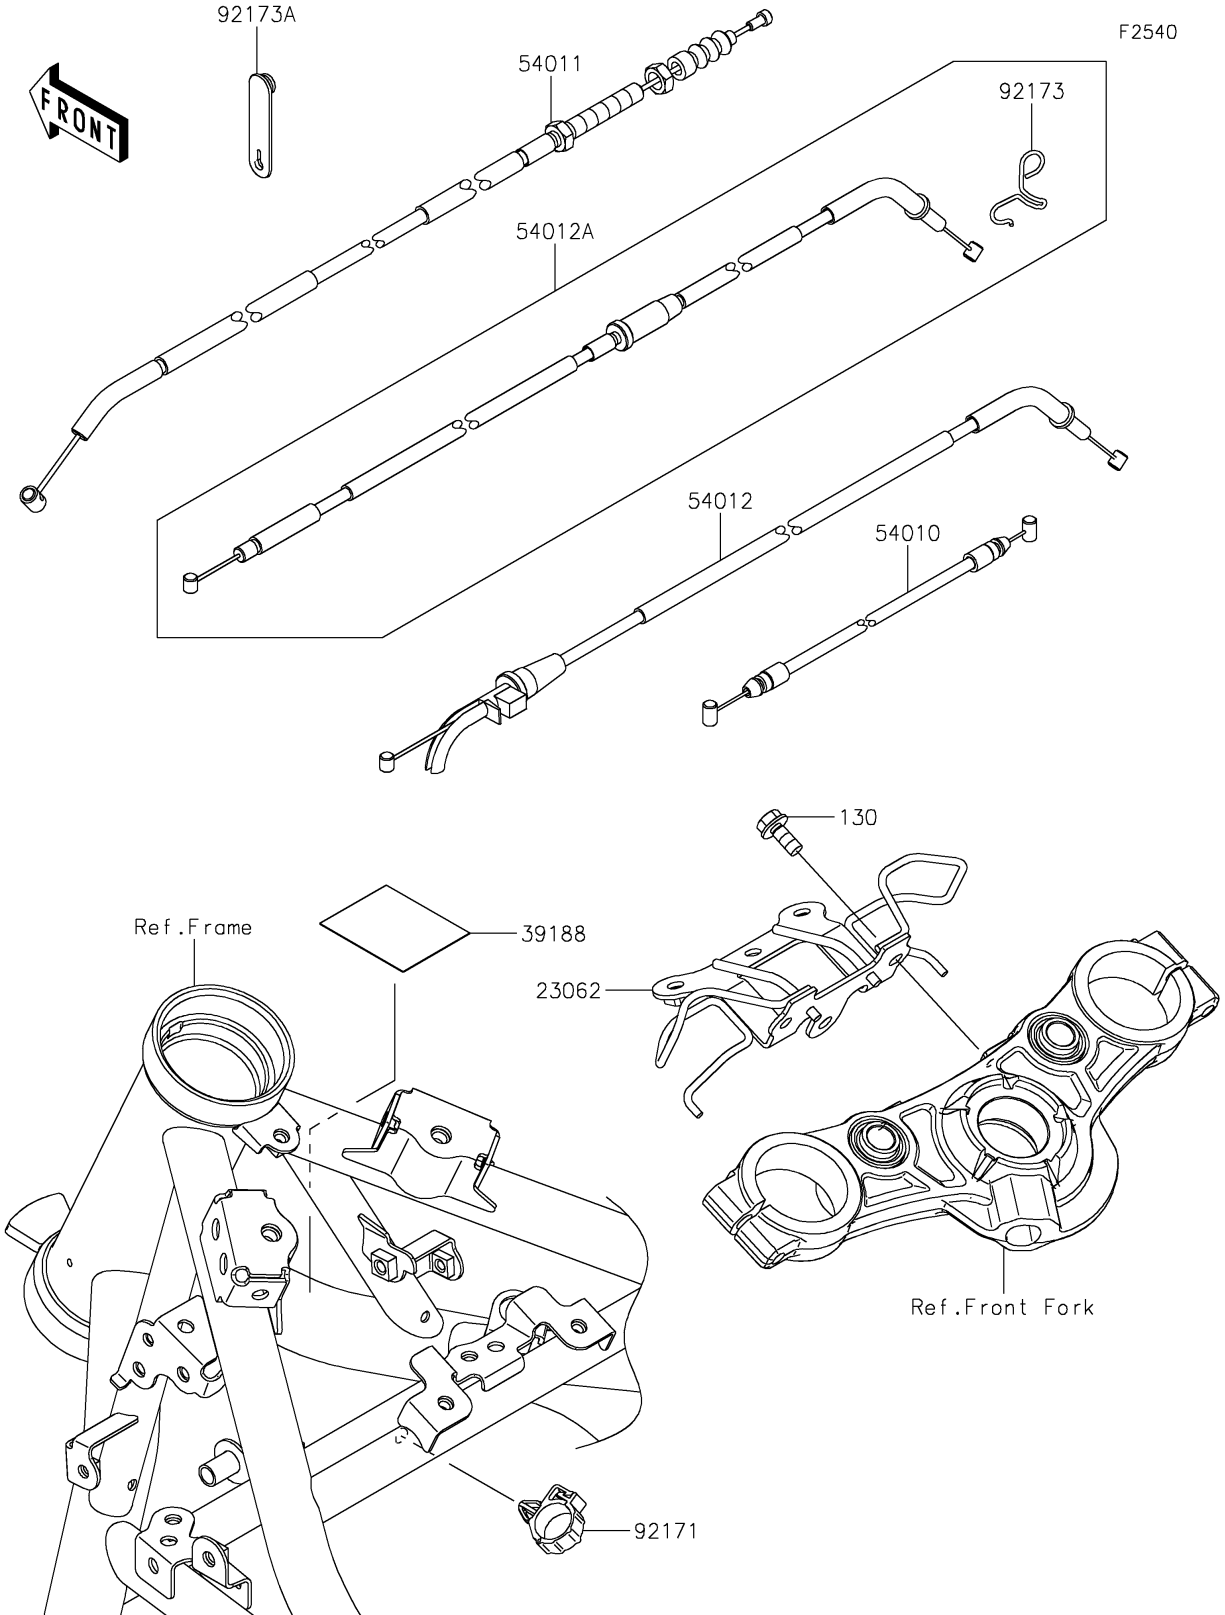

2020 Z650 PARTS DIAGRAM

Cables

2020 Z650 PARTS LIST

Cables

ITEM NAME	PART NUMBER	QUANTITY
BOLT-FLANGED,6X14 (Ref # 130)	130BA0614	2
BRACKET-COMP (Ref # 23062)	23062-1257	1
TAPE,40X50 (Ref # 39188)	39188-0049	1
CABLE,SEAT LOCK (Ref # 54010)	54010-0612	1
CABLE-CLUTCH (Ref # 54011)	54011-0617	1
CABLE-THROTTLE,OPENING (Ref # 54012)	54012-0640	1
CABLE-THROTTLE,CLOSING (Ref # 54012A)	54012-0641	1
CLAMP,BRAKE HOSE (Ref # 92171)	92171-0316	1
CLAMP,THROTTLE CABLE (Ref # 92173)	92173-0727	1
CLAMP (Ref # 92173A)	92173-2198	1