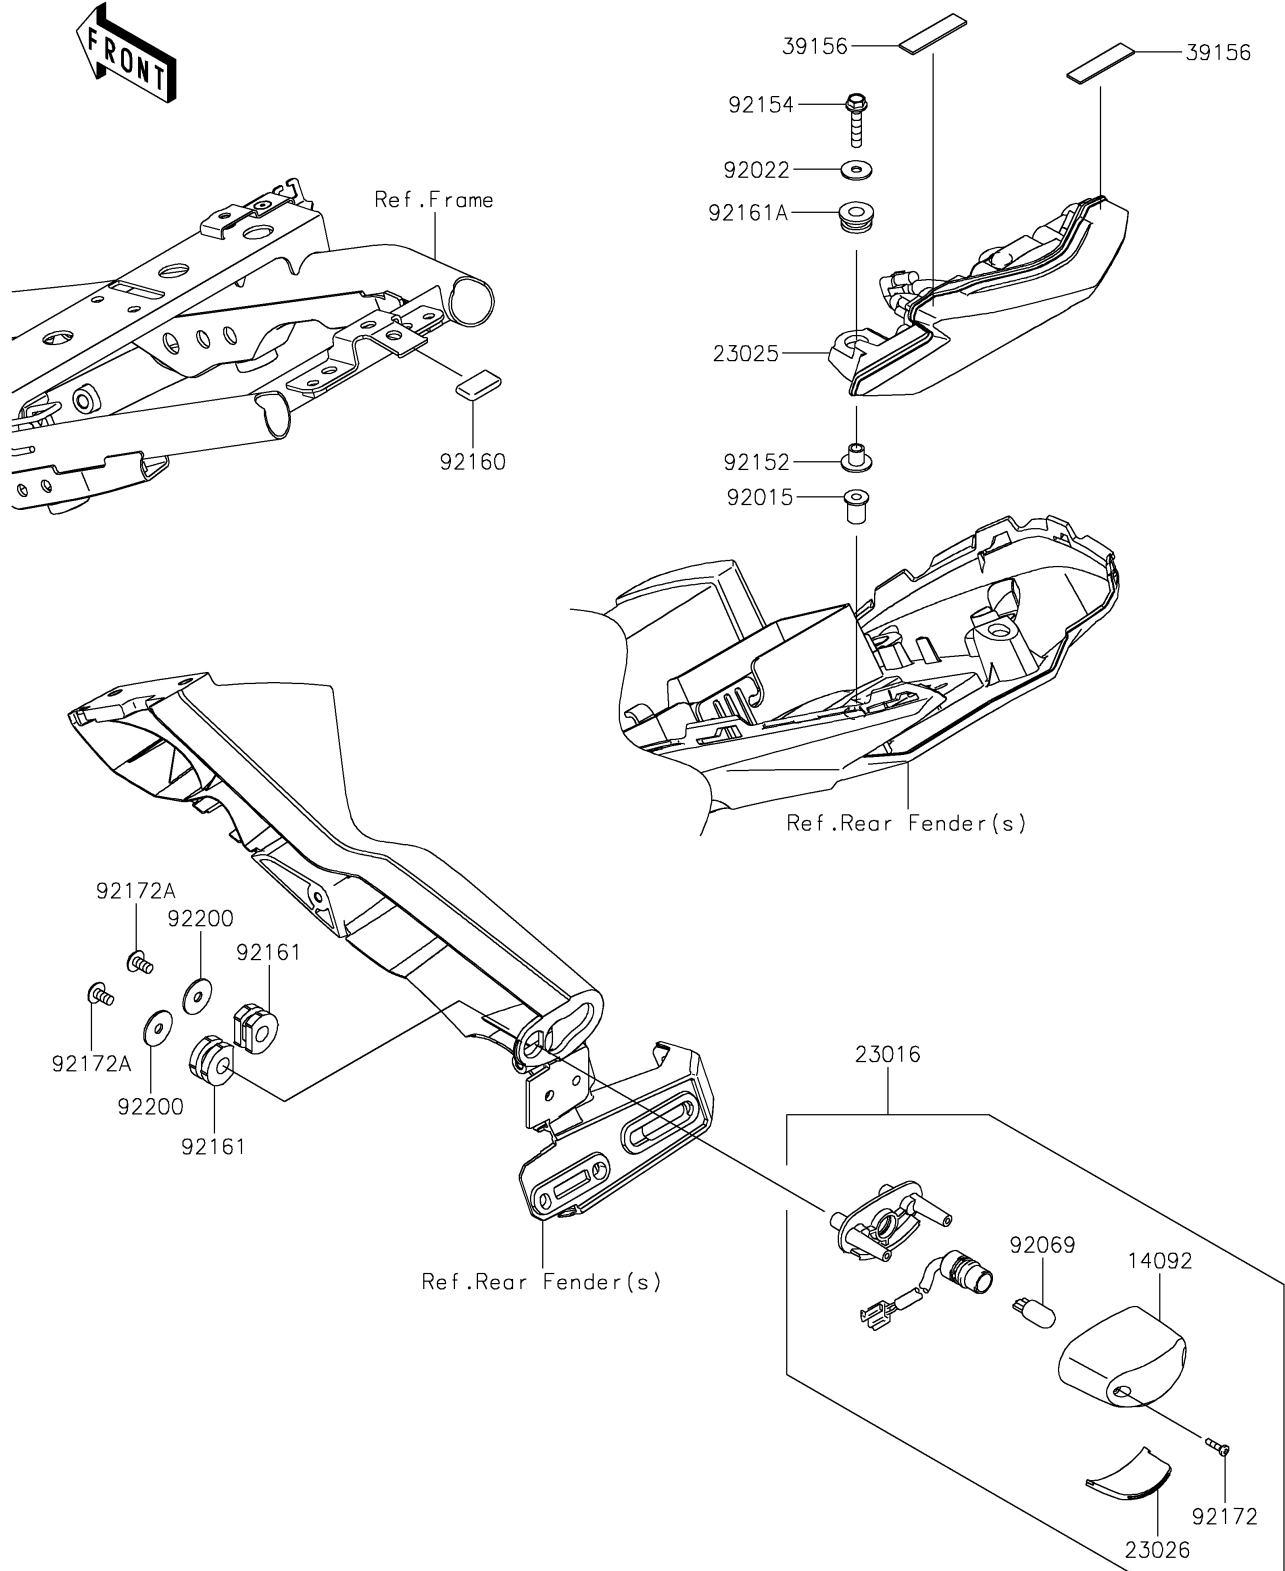

2020 Z650 PARTS DIAGRAM

Taillight(s)

F2720

2020 Z650 PARTS LIST

Taillight(s)

ITEM NAME	PART NUMBER	QUANTITY
COVER,LICENSE LAMP (Ref # 14092)	14092-0001	1
LAMP-ASSY,LICENSE (Ref # 23016)	23016-0607	1
LAMP-TAIL (Ref # 23025)	23025-0361	1
LENS,LICENCE LAMP (Ref # 23026)	23026-0028	1
PAD,40X10X1 (Ref # 39156)	39156-2595	2
NUT,WELL,5MM (Ref # 92015)	92015-1757	2
WASHER,5.2X16X1.2 (Ref # 92022)	92022-263	2
BULB,12V 5W (Ref # 92069)	92069-1016	1
COLLAR (Ref # 92152)	92152-1592	2
BOLT,FLANGED,5X25 (Ref # 92154)	92154-0846	2
DAMPER (Ref # 92160)	92160-1190	1
DAMPER (Ref # 92161)	92161-0776	2
DAMPER,8X18X8.1 (Ref # 92161A)	92161-1369	2
SCREW,TAPPING,2.9X13 (Ref # 92172)	92172-0343	2
SCREW,TAPPING,5X16 (Ref # 92172A)	92172-0427	2
WASHER,5.5X20X1.2 (Ref # 92200)	92200-0284	2