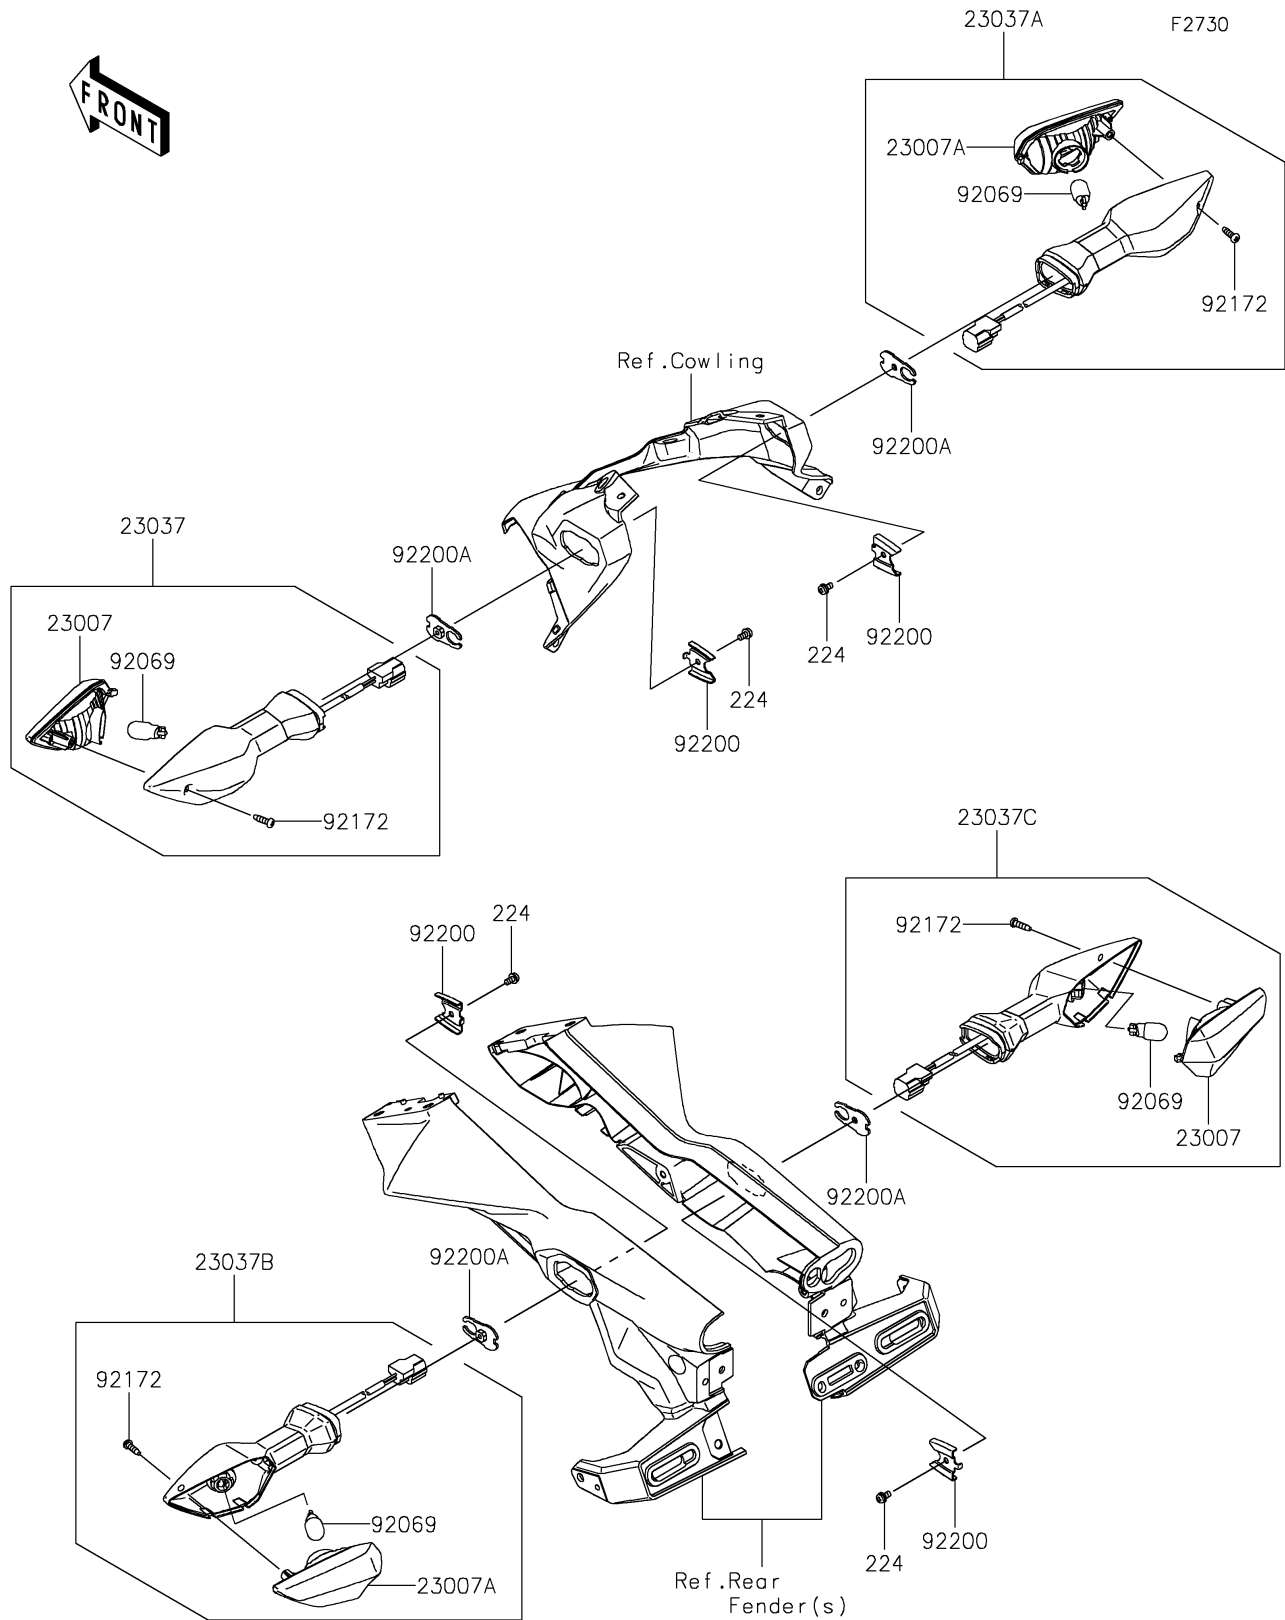

# 2020 Z650 PARTS DIAGRAM

## Turn Signals

## 2020 Z650 PARTS LIST

### Turn Signals

ITEM NAME	PART NUMBER	QUANTITY
SCREW-PAN-WP-CROS,4X8 (Ref # 224)	224AB0408	4
LENS-COMP (Ref # 23007)	23007-0228	2
LENS-COMP (Ref # 23007A)	23007-0229	2
LAMP-ASSY-SIGNAL,FR,LH (Ref # 23037)	23037-0420	1
LAMP-ASSY-SIGNAL,FR,RH (Ref # 23037A)	23037-0421	1
LAMP-ASSY-SIGNAL,RR,LH (Ref # 23037B)	23037-0422	1
LAMP-ASSY-SIGNAL,RR,RH (Ref # 23037C)	23037-0423	1
BULB,12V 10W (Ref # 92069)	92069-0090	4
SCREW,4X14 (Ref # 92172)	92172-1117	4
WASHER (Ref # 92200)	92200-0855	4
WASHER,SIGNAL LAMP (Ref # 92200A)	92200-2294	4