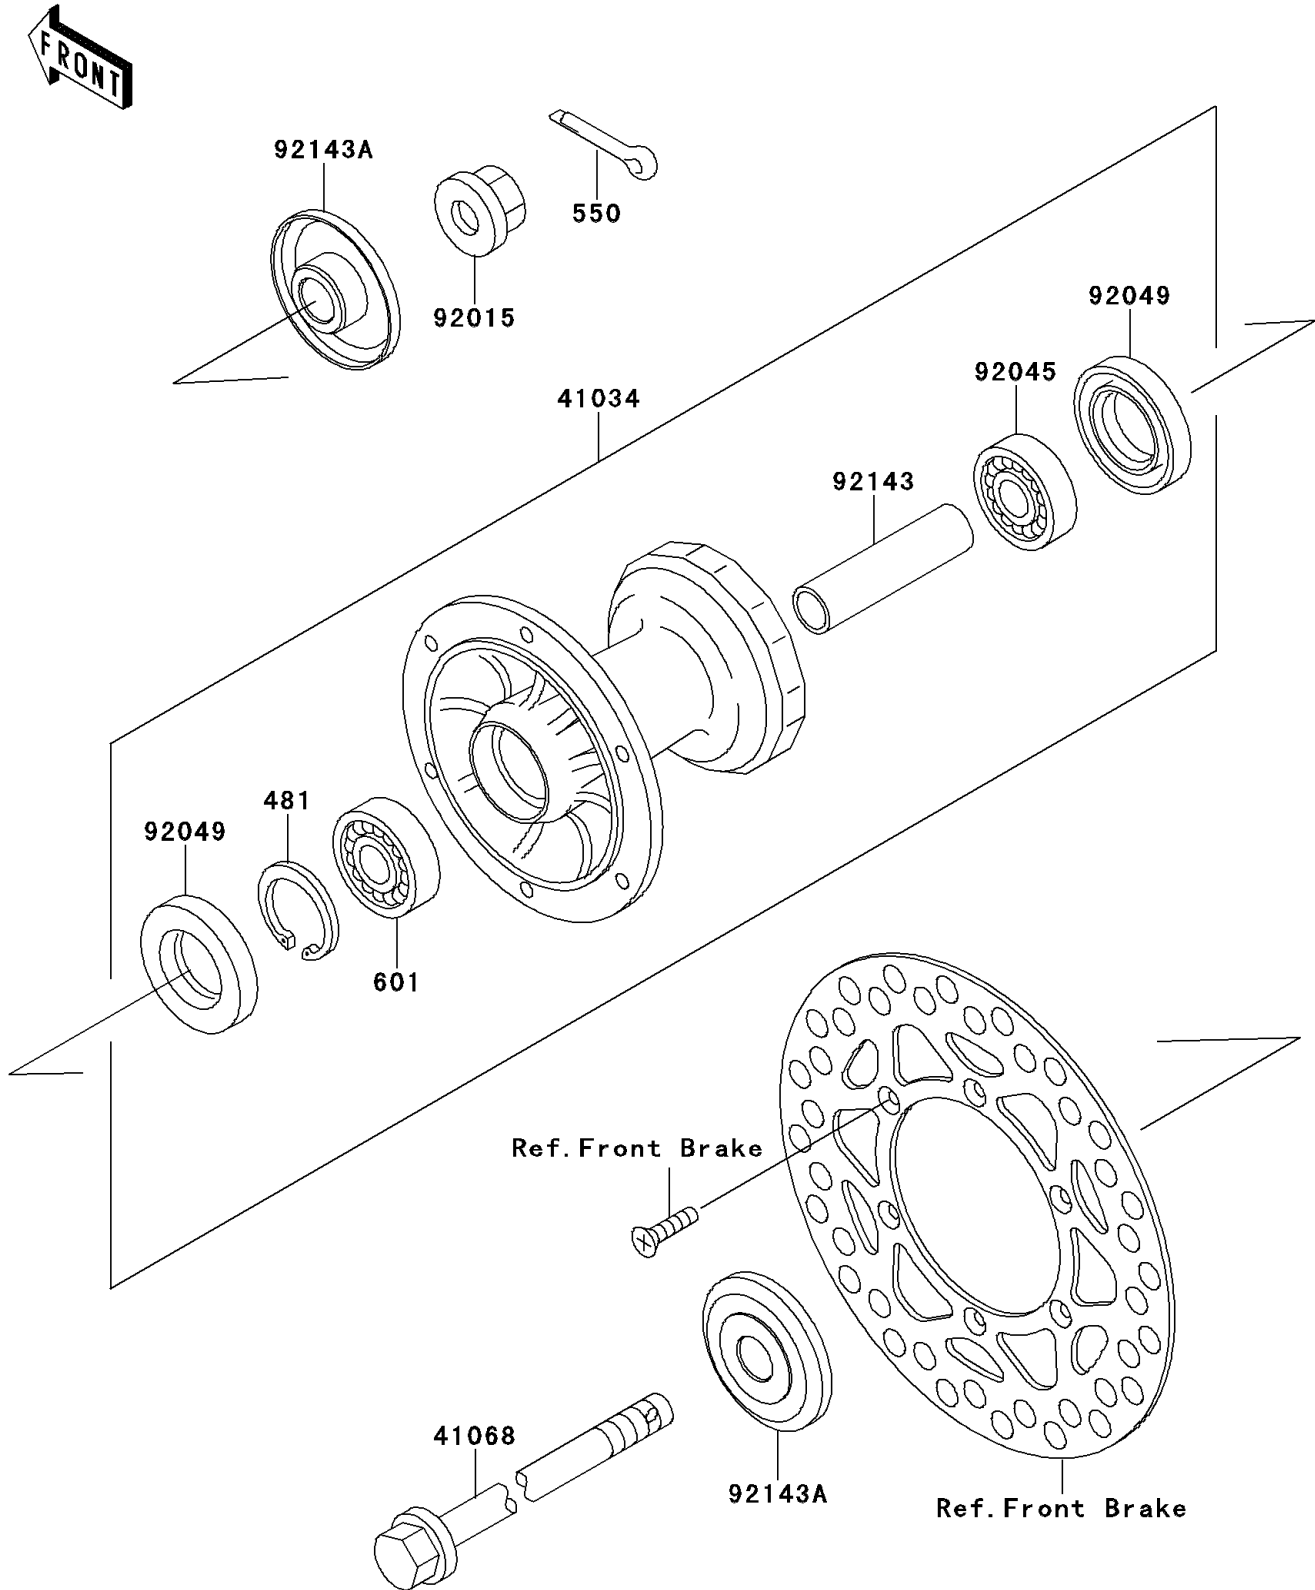

1998 KX100 PARTS DIAGRAM

Front Hub

F2230

1998 KX100 PARTS LIST

Front Hub

ITEM NAME	PART NUMBER	QUANTITY
CIRCLIP-TYPE-C,37MM (Ref # 481)	481J3700	1
PIN-COTTER,2.5X20 (Ref # 550)	550D2520	1
BEARING-BALL,#6201UUC3 (Ref # 601)	601B6301UU	1
DRUM-ASSY,FRONT BRAKE (Ref # 41034)	41034-1275	1
AXLE,FR (Ref # 41068)	41068-1333	1
NUT,FLANGED,12MM (Ref # 92015)	92015-1433	1
BEARING-BALL,TMB201LLUC3/2A (Ref # 92045)	92045-1062	1
SEAL-OIL,TC20376.5 (Ref # 92049)	92049-1257	2
COLLAR,FR BRAKE DRUM,L=76 (Ref # 92143)	92143-1935	1
COLLAR,FR AXLE,L=12 (Ref # 92143A)	92143-1936	2