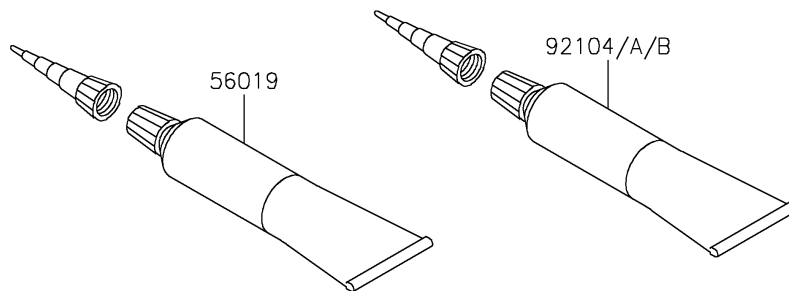

2020 Z650 PARTS DIAGRAM

Owner's Tools

F2810

2020 Z650 PARTS LIST

Owner's Tools

ITEM NAME	PART NUMBER	QUANTITY
TOOL-KIT (Ref # 56007)	56007-0176	1
BAG (Ref # 56008)	56008-0038	1
GASKET-LIQUID,TB1211,WHITE (Ref # 56019)	56019-120	1
BAND,TOOL CASE (Ref # 92072)	92072-0865	1
GASKET-LIQUID,TB1211F,CLEAR (Ref # 92104)	92104-0004	1
GASKET-LIQUID,TB1216B,BLACK (Ref # 92104A)	92104-1064	1
GASKET-LIQUID,TB1207B,BLACK (Ref # 92104B)	92104-2068	1
GRIP-SCREW DRIVER (Ref # 92106)	92106-0004	1
TOOL-DRIVER,#2PHILLIPS&SLOT (Ref # 92107)	92107-0019	1
TOOL-WRENCH,HOOK SPANNER,R37.5 (Ref # 92110)	92110-0558	1
TOOL-WRENCH,OPEN END,12X14 (Ref # 92110A)	92110-0565	1
TOOL-WRENCH,ALLEN,4MM (Ref # 92110B)	92110-0567	1
TOOL-BAR,WRENCH (Ref # 92111)	92111-0008	1