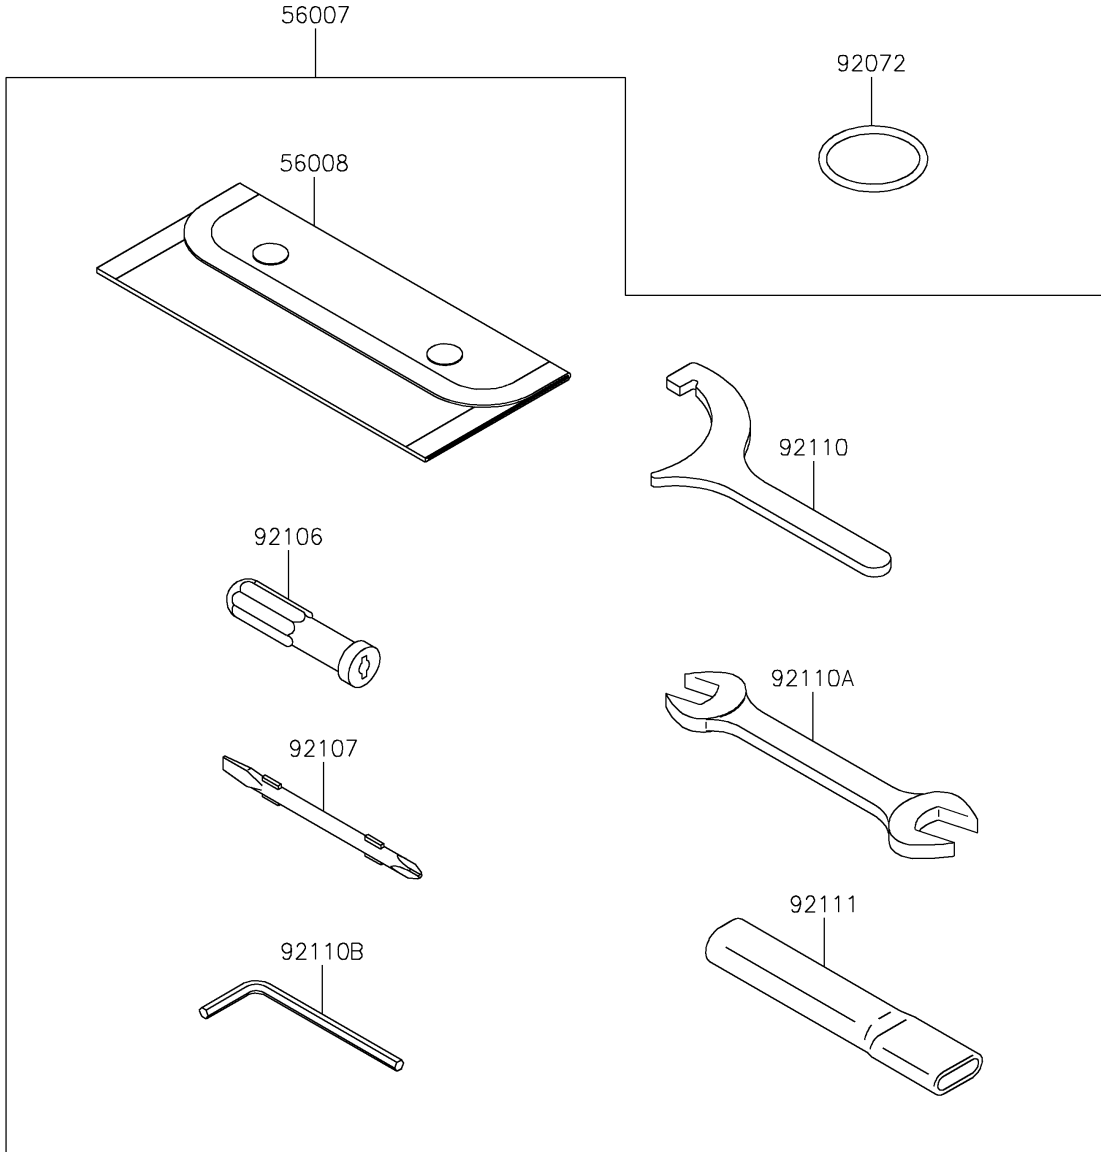

2020 Z650 PARTS DIAGRAM

Owner's Tools

F2810

2020 Z650 PARTS LIST

Owner's Tools

ITEM NAME	PART NUMBER	QUANTITY
TOOL-KIT (Ref # 56007)	56007-0176	1
BAG (Ref # 56008)	56008-0038	1
GASKET-LIQUID,TB1211,WHITE (Ref # 56019)	56019-120	1
BAND,TOOL CASE (Ref # 92072)	92072-0865	1
GASKET-LIQUID,TB1211F,CLEAR (Ref # 92104)	92104-0004	1
GASKET-LIQUID,TB1216B,BLACK (Ref # 92104A)	92104-1064	1
GASKET-LIQUID,TB1207B,BLACK (Ref # 92104B)	92104-2068	1
GRIP-SCREW DRIVER (Ref # 92106)	92106-0004	1
TOOL-DRIVER,#2PHILLIPS&SLOT (Ref # 92107)	92107-0019	1
TOOL-WRENCH,HOOK SPANNER,R37.5 (Ref # 92110)	92110-0558	1
TOOL-WRENCH,OPEN END,12X14 (Ref # 92110A)	92110-0565	1
TOOL-WRENCH,ALLEN,4MM (Ref # 92110B)	92110-0567	1
TOOL-BAR,WRENCH (Ref # 92111)	92111-0008	1