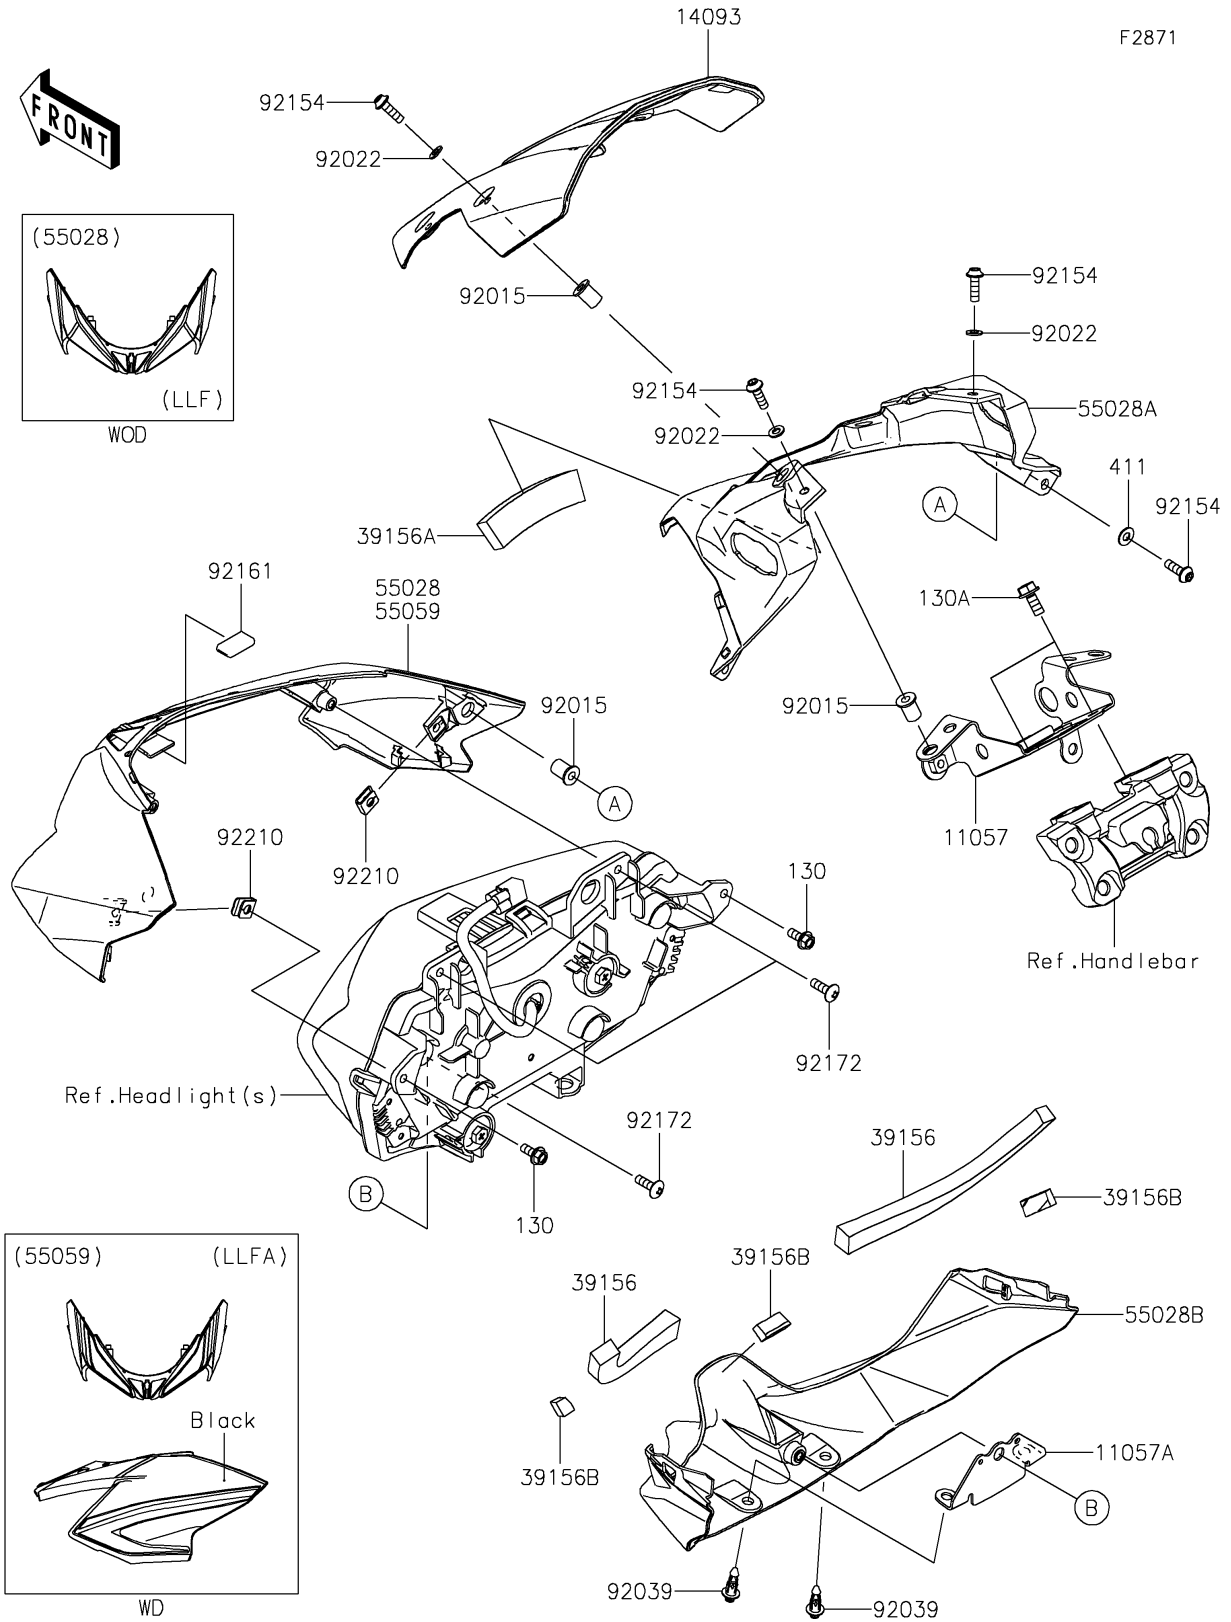

# 2020 Z650 PARTS DIAGRAM

Cowling

## 2020 Z650 PARTS LIST

### Cowling

ITEM NAME	PART NUMBER	QUANTITY
BRACKET,UPP (Ref # 11057)	11057-2726	1
BRACKET,LWR (Ref # 11057A)	11057-2727	1
BOLT-FLANGED,5X12 (Ref # 130)	130BA0512	2
BOLT-FLANGED,6X14 (Ref # 130A)	130BB0614	2
COVER,METER (Ref # 14093)	14093-0934	1
PAD,170X10X20 (Ref # 39156)	39156-2546	2
PAD,80X10X20 (Ref # 39156A)	39156-2580	1
PAD,20X10X8 (Ref # 39156B)	39156-2581	3
WASHER-PLAIN,5MM (Ref # 411)	411AB0500	2
COWLING,UPP,UPP (Ref # 55028A)	55028-0711	1
COWLING,UPP,LWR (Ref # 55028B)	55028-0712	1
COWLING,UPP,CNT,M.S.BLACK (Ref # 55059)	55059-5129-660	1
NUT,WELL,5MM (Ref # 92015)	92015-1757	8
WASHER,5.1X10X1.0 (Ref # 92022)	92022-1977	6
RIVET (Ref # 92039)	92039-0709	2
BOLT,SOCKET,5X16 (Ref # 92154)	92154-1701	8
DAMPER,12X23 (Ref # 92161)	92161-1367	1
SCREW,TAPPING,5X16 (Ref # 92172)	92172-0742	3
NUT (Ref # 92210)	92210-0571	2