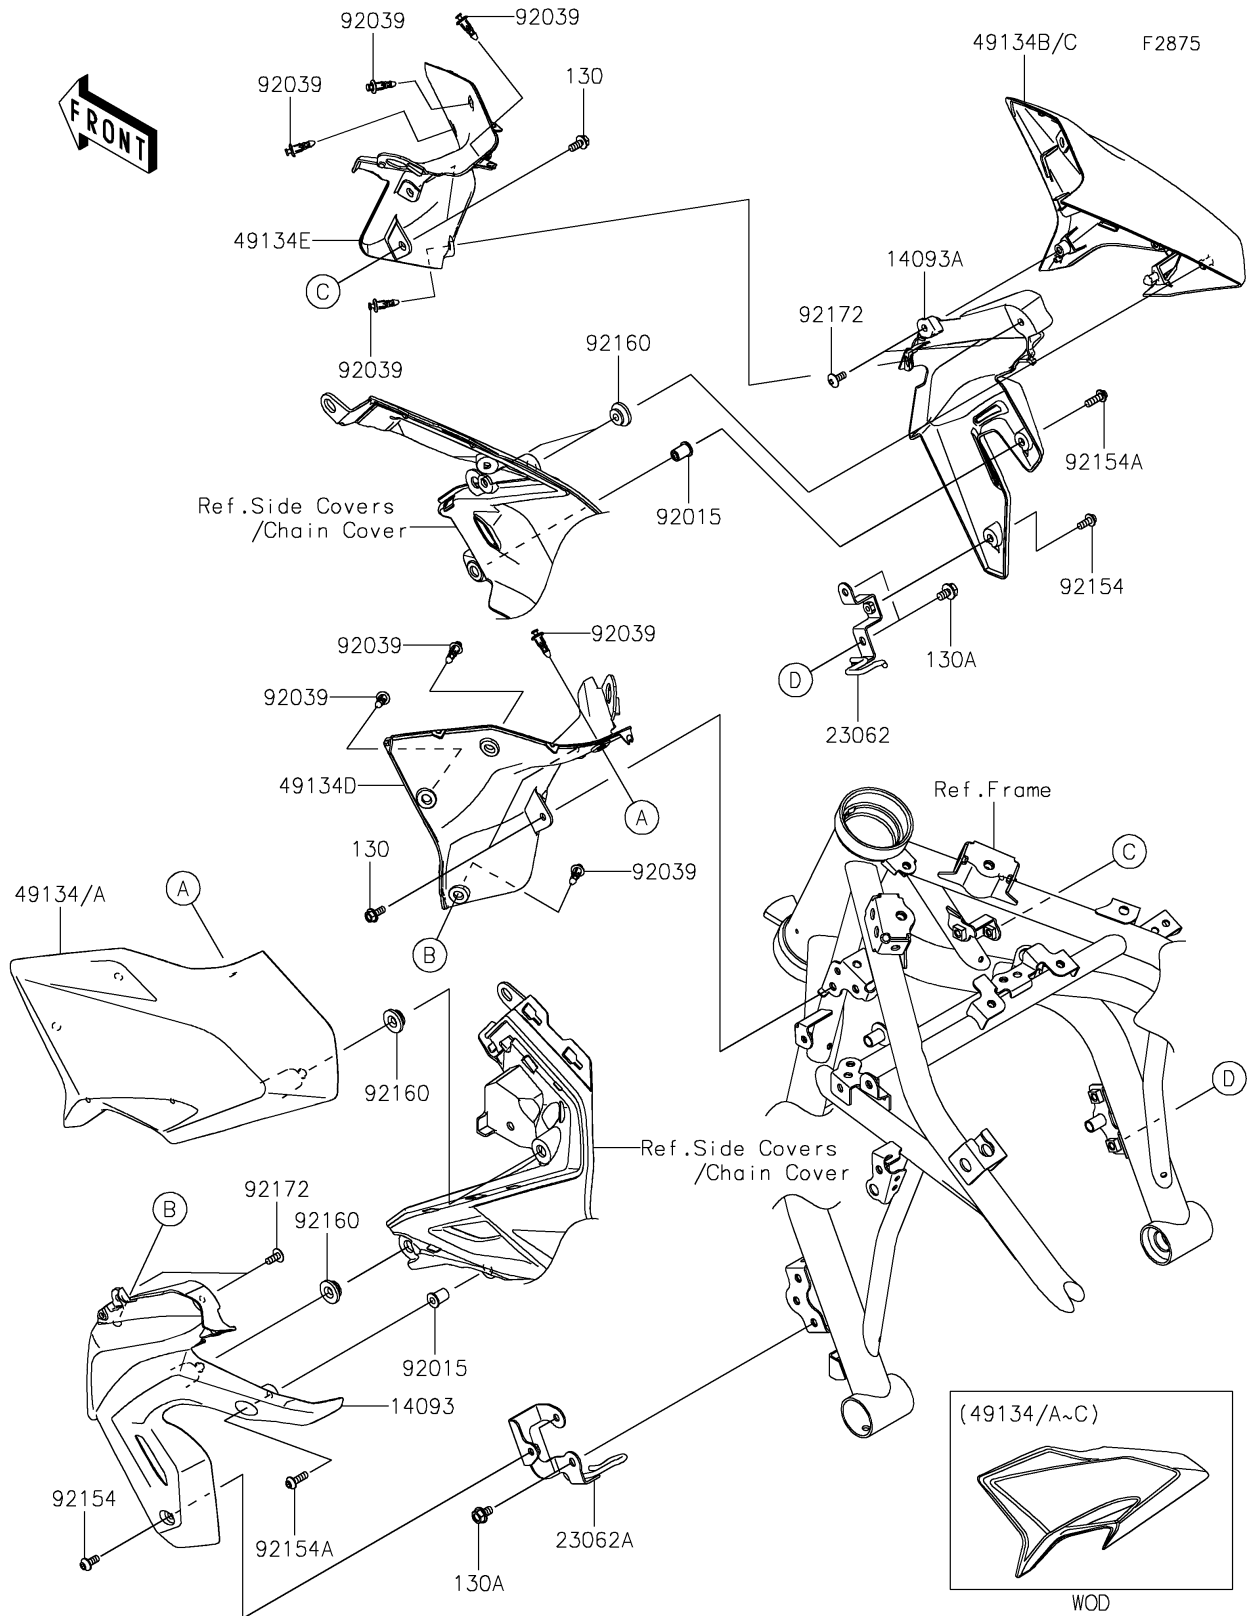

# 2020 Z650 PARTS DIAGRAM

Shroud

## 2020 Z650 PARTS LIST

### Shroud

ITEM NAME	PART NUMBER	QUANTITY
BOLT-FLANGED,5X12 (Ref # 130)	130BA0512	4
BOLT-FLANGED,6X10 (Ref # 130A)	130BA0610	4
COVER,RADIATOR,LH (Ref # 14093)	14093-0935	1
COVER,RADIATOR,RH (Ref # 14093A)	14093-0936	1
BRACKET-COMP,RADIATOR COVER,RH (Ref # 23062)	23062-1246	1
BRACKET-COMP,RADIATOR COVER,LH (Ref # 23062A)	23062-1285	1
SHROUD,OUTER,LH,M.S.BLACK (Ref # 49134)	49134-0008-660	1
SHROUD,OUTER,RH,M.S.BLACK (Ref # 49134B)	49134-0009-660	1
SHROUD,INNER,LH (Ref # 49134D)	49134-0010	1
SHROUD,INNER,RH (Ref # 49134E)	49134-0011	1
NUT,WELL,5MM (Ref # 92015)	92015-1757	2
RIVET (Ref # 92039)	92039-0709	8
BOLT,SOCKET,5X12 (Ref # 92154)	92154-0917	2
BOLT,SOCKET,5X16 (Ref # 92154A)	92154-1701	2
DAMPER (Ref # 92160)	92160-1613	4
SCREW,5X12 (Ref # 92172)	92172-0821	4