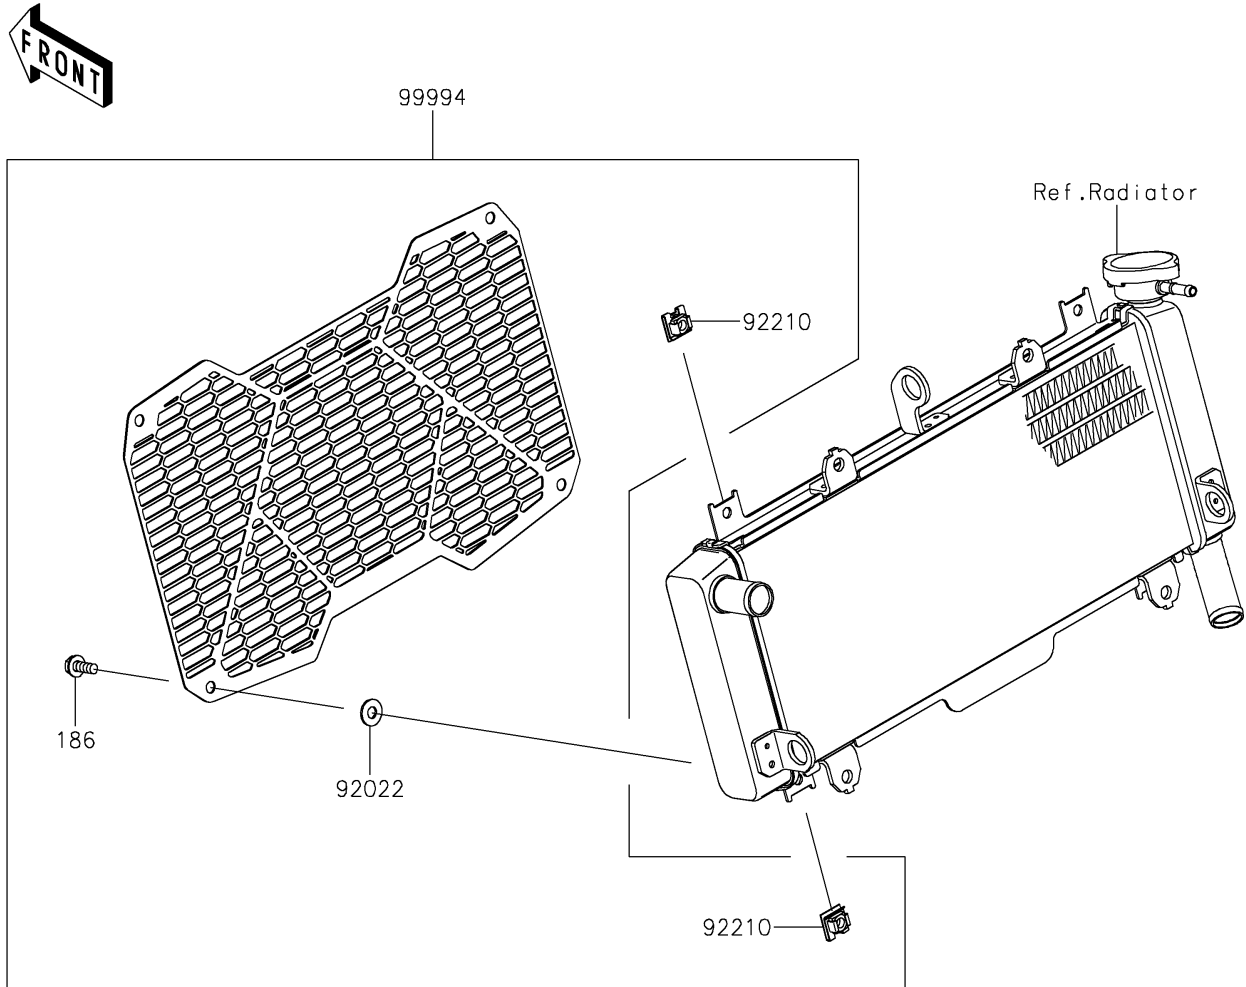

2020 Z650 PARTS DIAGRAM

Accessory(Radiator Screen and Cap)

F2910

2020 Z650 PARTS LIST

Accessory(Radiator Screen and Cap)

ITEM NAME	PART NUMBER	QUANTITY
BOLT-UPSET-WP (Ref # 186)	186BA0616	4
O RING,20MM (Ref # 670)	670B2020	1
WASHER,7X16X1.2 (Ref # 92022)	92022-024	4
NUT,CLIP,6MM (Ref # 92210)	92210-0867	4
KIT-ACCESSORY,RADIATOR SCREEN (Ref # 99994)	99994-0795	1
KIT-ACC,OIL FILLER CAP,WHITE (Ref # 99994A)	99994-1018	1
KIT-ACC,OIL FILLER CAP,GOLD (Ref # 99994B)	99994-1106	1
KIT-ACC,OIL FILLER CAP,BLACK (Ref # 99994C)	99994-1229	1