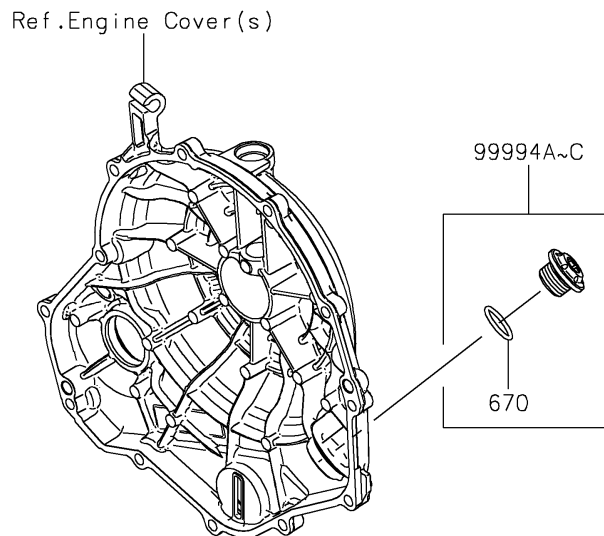

2020 Z650 PARTS DIAGRAM

Accessory(Radiator Screen and Cap)

F2910

2020 Z650 PARTS LIST

Accessory(Radiator Screen and Cap)

ITEM NAME	PART NUMBER	QUANTITY
BOLT-UPSET-WP (Ref # 186)	186BA0616	4
O RING,20MM (Ref # 670)	670B2020	1
WASHER,7X16X1.2 (Ref # 92022)	92022-024	4
NUT,CLIP,6MM (Ref # 92210)	92210-0867	4
KIT-ACCESSORY,RADIATOR SCREEN (Ref # 99994)	99994-0795	1
KIT-ACC,OIL FILLER CAP,WHITE (Ref # 99994A)	99994-1018	1
KIT-ACC,OIL FILLER CAP,GOLD (Ref # 99994B)	99994-1106	1
KIT-ACC,OIL FILLER CAP,BLACK (Ref # 99994C)	99994-1229	1