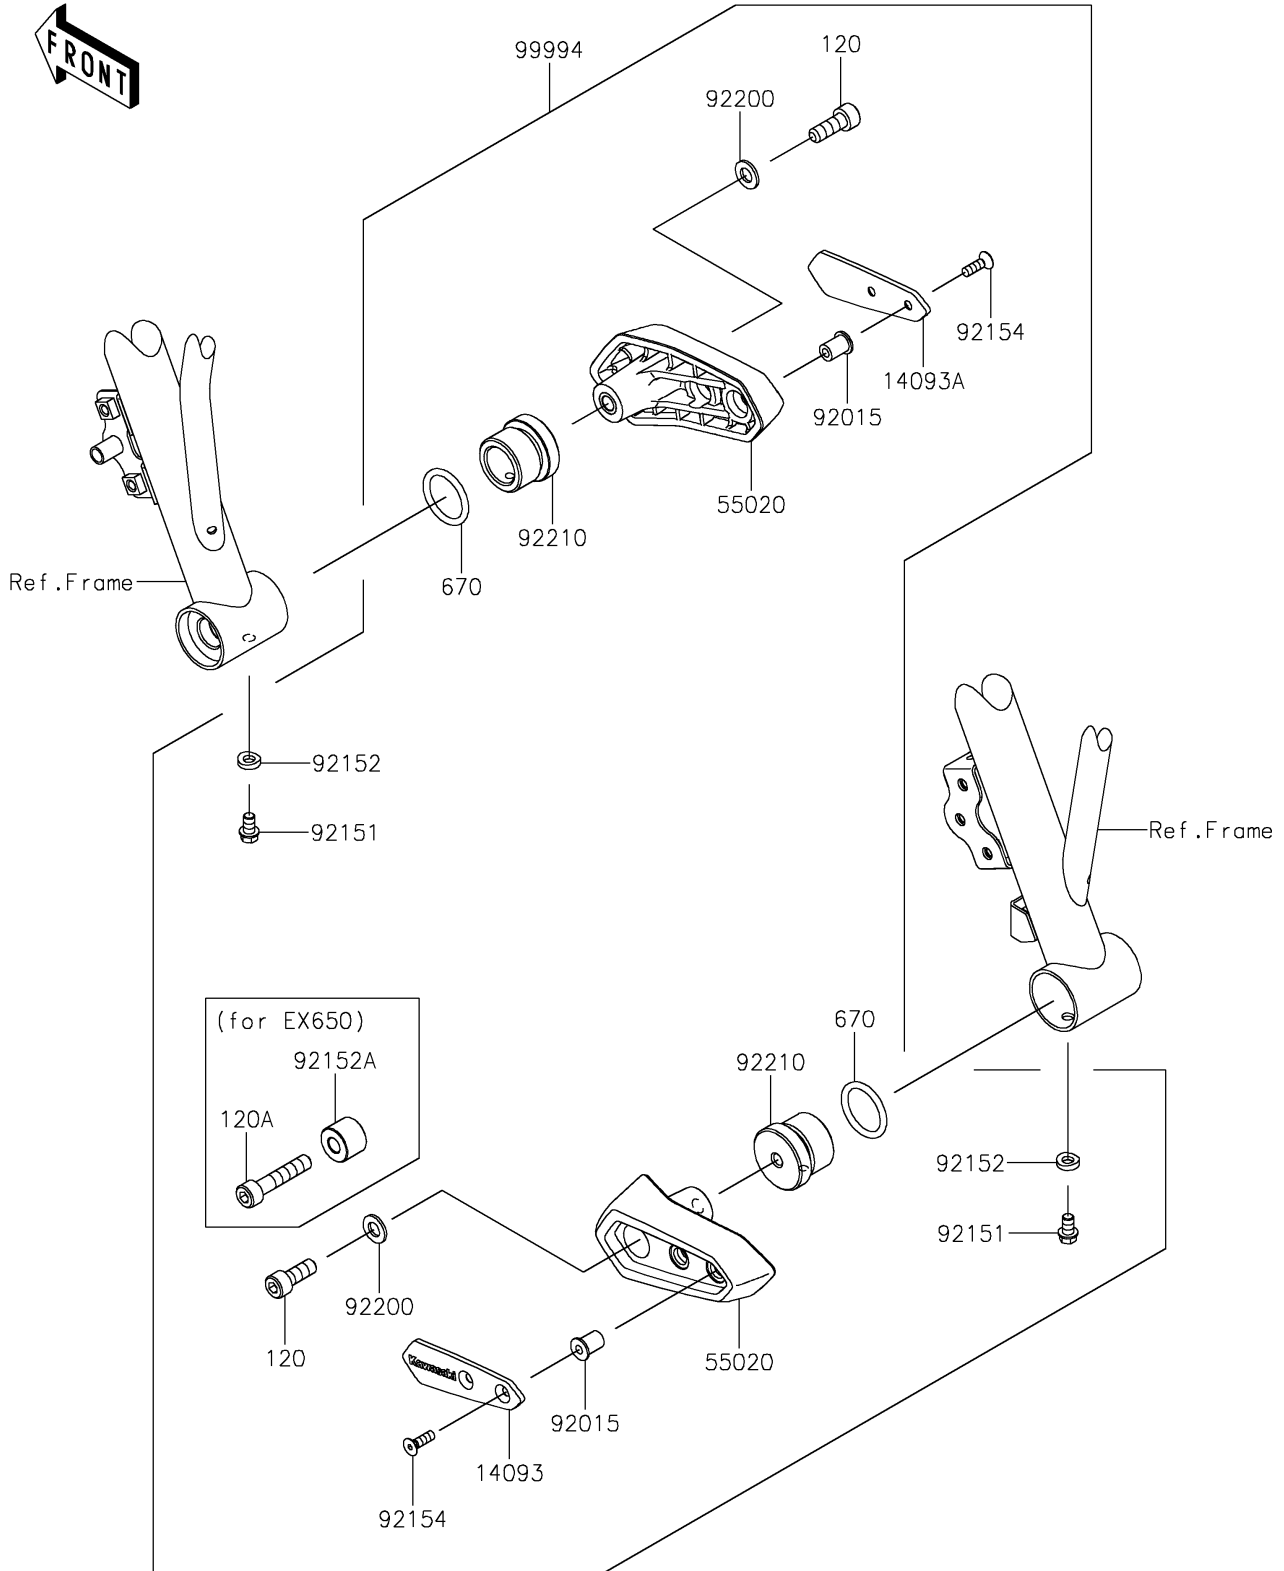

2020 Z650 PARTS DIAGRAM

Accessory(Frame Slider)

F2910A

2020 Z650 PARTS LIST

Accessory(Frame Slider)

ITEM NAME	PART NUMBER	QUANTITY
BOLT-SOCKET,8X22 (Ref # 120)	120CA0822	2
BOLT-SOCKET,8X40 (Ref # 120A)	120CA0840	1
COVER,SLIDER,LH (Ref # 14093)	14093-0350	1
COVER,SLIDER,RH (Ref # 14093A)	14093-0351	1
GUARD (Ref # 55020)	55020-1997	2
O RING,26MM (Ref # 670)	670B3026	2
NUT,WELL,5MM (Ref # 92015)	92015-1757	4
BOLT,6X10 (Ref # 92151)	92151-1277	2
COLLAR,6.3X12 (Ref # 92152)	92152-2236	2
COLLAR,8.3X20X15 (Ref # 92152A)	92152-2237	1
BOLT,SOCKET,5X16 (Ref # 92154)	92154-1014	4
WASHER,8.4X16X1.6 (Ref # 92200)	92200-0807	2
NUT (Ref # 92210)	92210-1505	2
KIT-ACCESSORY,FRAME SLIDER (Ref # 99994)	99994-0797	1