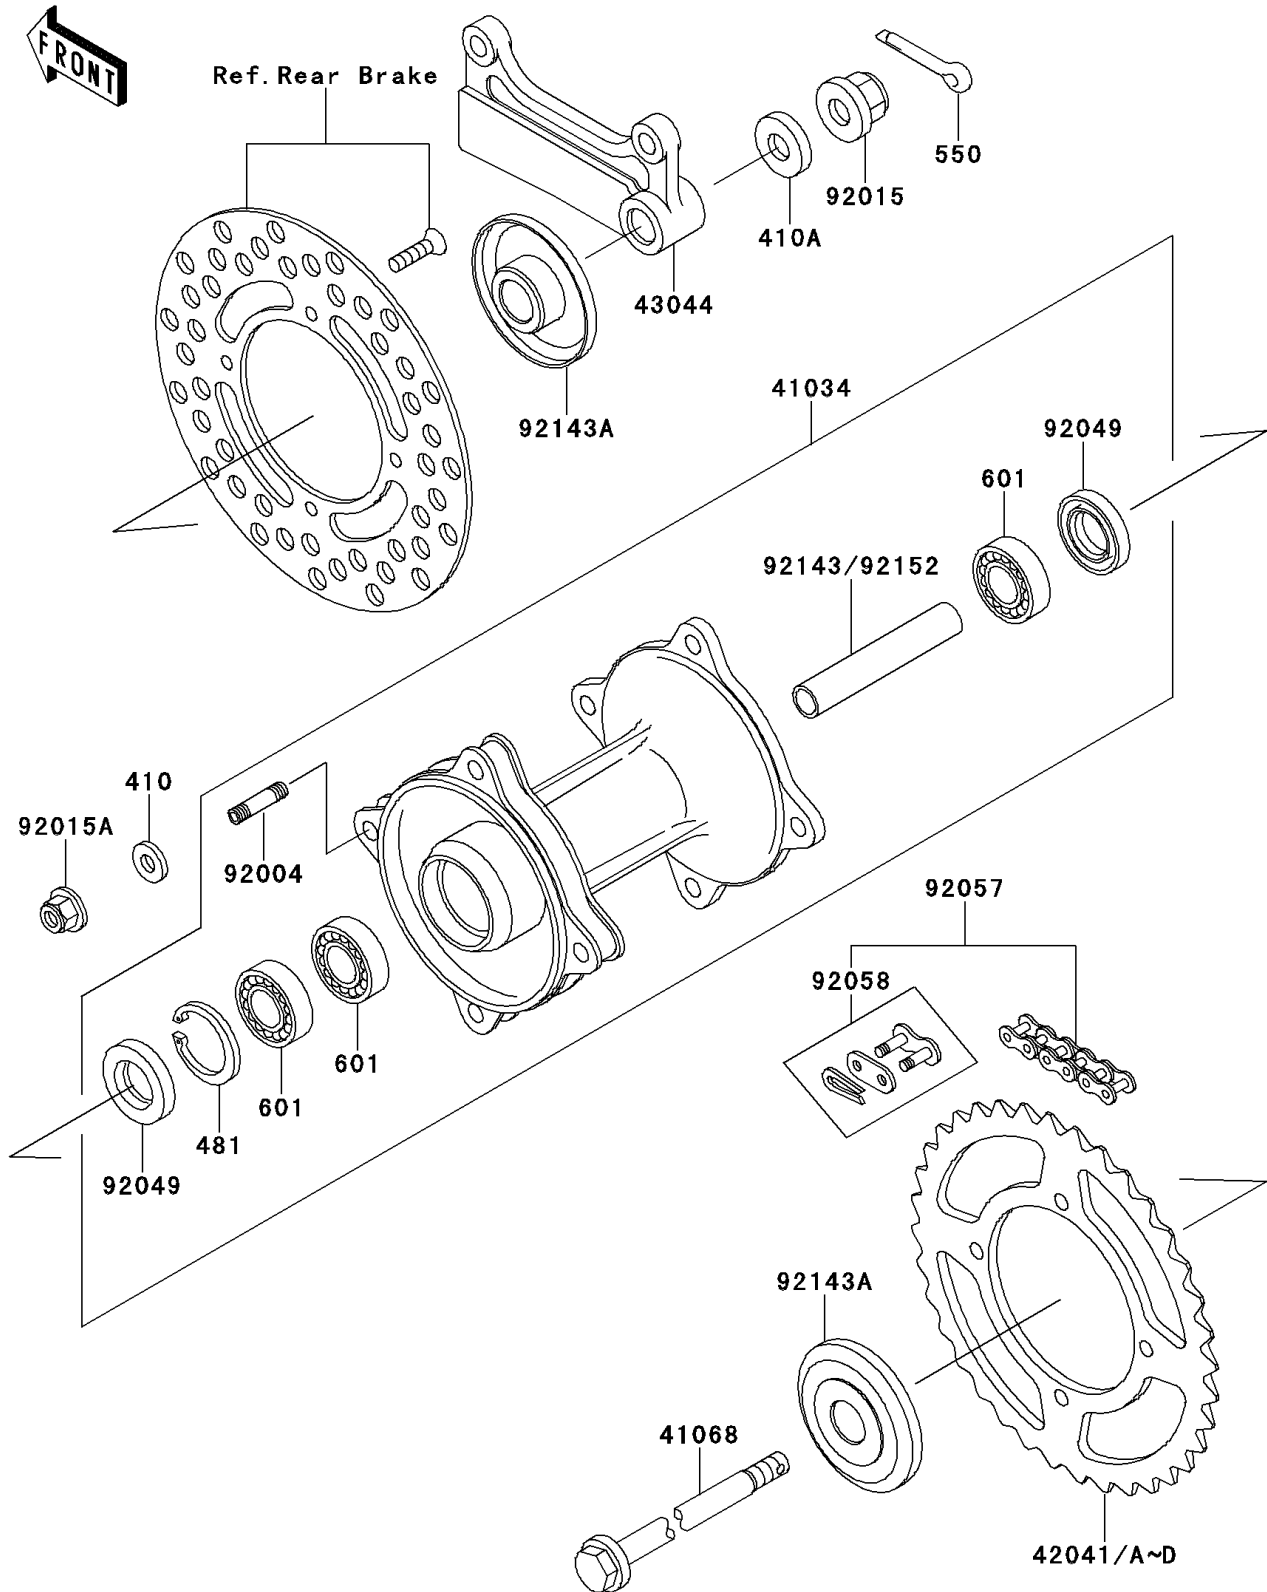

1999 KX100 PARTS DIAGRAM

Rear Hub

F2240

1999 KX100 PARTS LIST

Rear Hub

ITEM NAME	PART NUMBER	QUANTITY
WASHER-PLAIN-SMALL,8MM (Ref # 410)	410B0800	4
WASHER-PLAIN-SMALL,14MM (Ref # 410A)	410B1400	1
CIRCLIP-TYPE-C,35MM (Ref # 481)	481J3500	1
PIN-COTTER,2.5X20 (Ref # 550)	550D2520	1
BEARING-BALL (Ref # 601)	601B6202UU	3
DRUM-ASSY,REAR BRAKE (Ref # 41034)	41034-1276	1
AXLE,RR (Ref # 41068)	41068-1401	1
SPROCKET-HUB,49T (Ref # 42041)	42041-1207	1
SPROCKET-HUB,50T (Ref # 42041A)	42041-1228	1
SPROCKET-HUB,51T (Ref # 42041B)	42041-1229	1
SPROCKET-HUB,52T (Ref # 42041C)	42041-1245	1
SPROCKET-HUB,53T (Ref # 42041D)	42041-1246	1
HOLDER-COMP-CALIPER (Ref # 43044)	43044-1122	1
STUD,8X16 (Ref # 92004)	92004-1183	4
NUT,FLANGED,14MM (Ref # 92015)	92015-1401	1
NUT,8MM (Ref # 92015A)	92015-1432	4
SEAL-OIL (Ref # 92049)	92049-1469	2
CHAIN,DRIVE,DID420DSX124L (Ref # 92057)	92057-1315	1
JOINT-CHAIN (Ref # 92058)	92058-1066	1
COLLAR,RR AXLE,L=12.5 (Ref # 92143A)	92143-1938	2
COLLAR,RR BRAKE DRUM,L=95 (Ref # 92152)	92152-1090	1