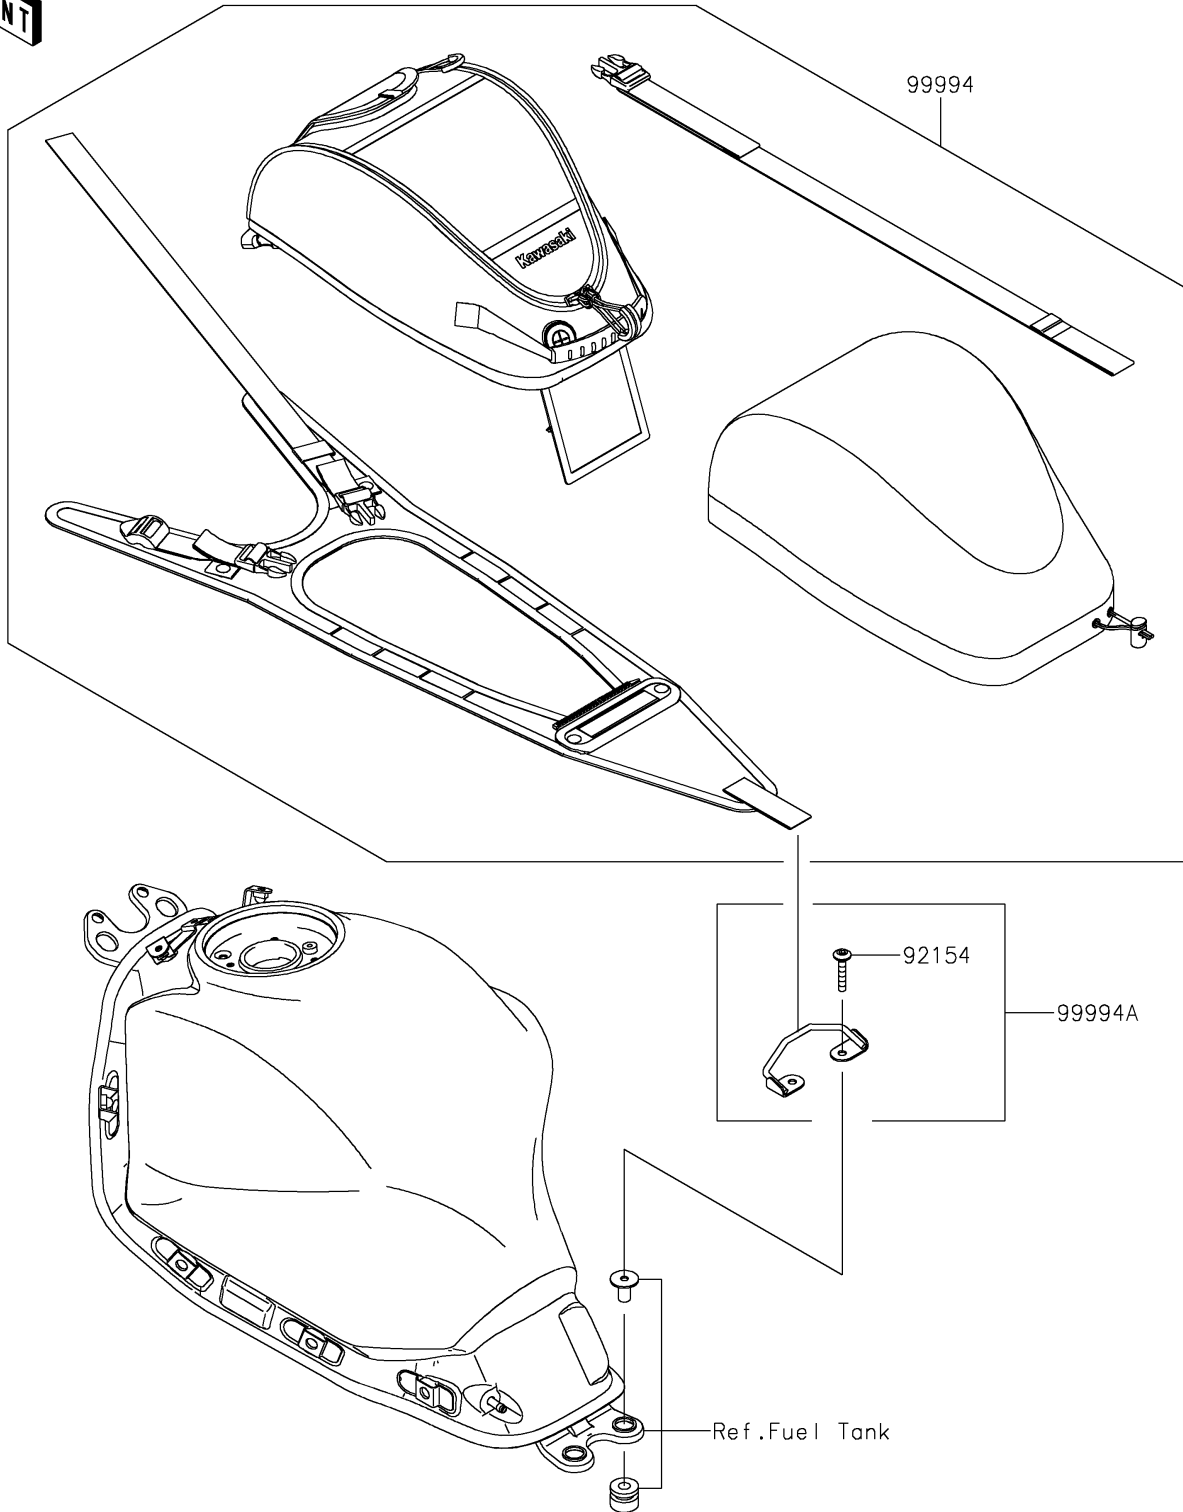

# 2020 Z650 PARTS DIAGRAM

Accessory(Tank Bag)

F2910D

## 2020 Z650 PARTS LIST

Accessory(Tank Bag)

ITEM NAME	PART NUMBER	QUANTITY
BOLT,SOCKET,6X35 (Ref # 92154)	92154-0203	2
KIT-ACCESSORY,TANK BAG (Ref # 99994)	99994-0803	1
KIT-ACCESSORY,TANK BAG BRACKET (Ref # 99994A)	99994-0885	1