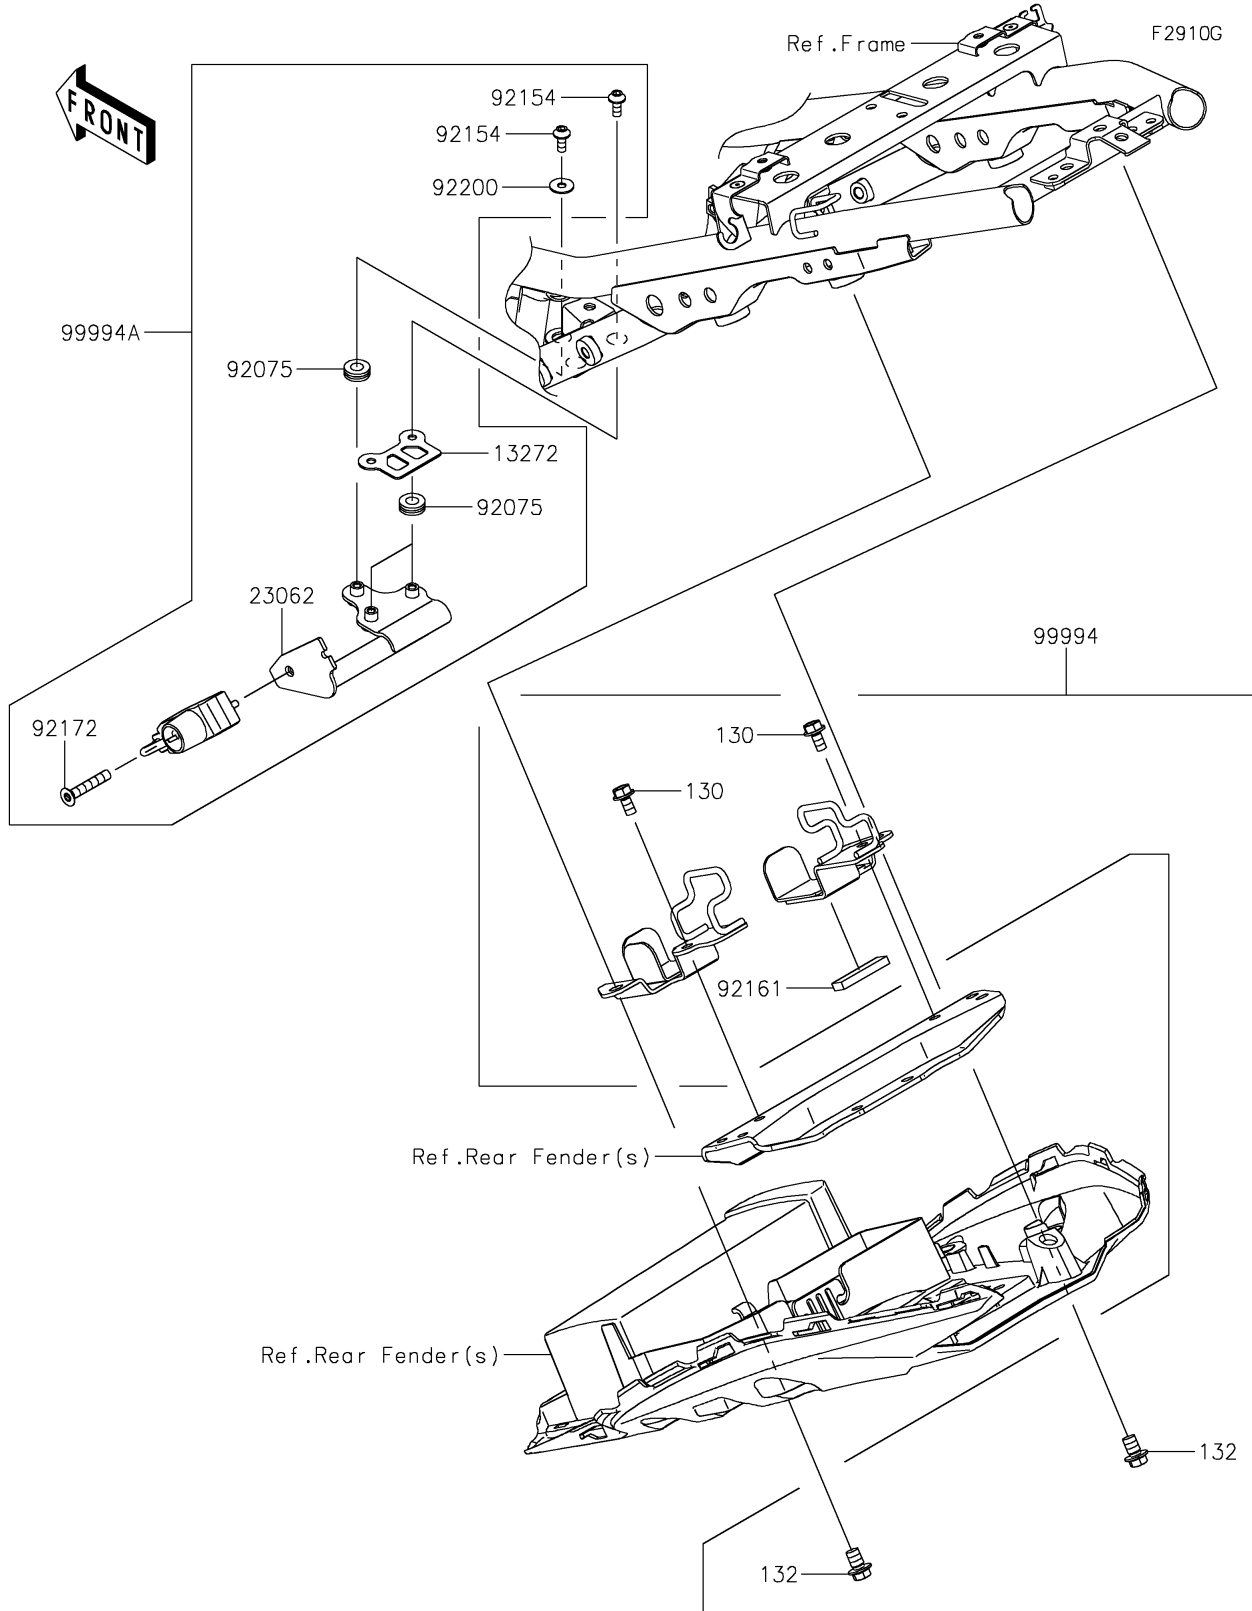

# 2020 Z650 PARTS DIAGRAM

Accessory(U-Lock Bracket etc.)

## 2020 Z650 PARTS LIST

Accessory(U-Lock Bracket etc.)

ITEM NAME	PART NUMBER	QUANTITY
BOLT-FLANGED,6X12 (Ref # 130)	130BA0612	2
BOLT-FLANGED-SMALL (Ref # 132)	132BA0812	2
PLATE (Ref # 13272)	13272-2967	1
BRACKET-COMP (Ref # 23062)	23062-1288	1
DAMPER (Ref # 92075)	92075-161	3
BOLT,SOCKET,5X12 (Ref # 92154)	92154-0917	3
DAMPER,TANK COVER (Ref # 92161)	92161-0804	1
SCREW,HEXLOBE,6X35 (Ref # 92172)	92172-0835	1
WASHER,5.2X15X1.0 (Ref # 92200)	92200-0456	1
KIT-ACC,BRACKET FOR U-LOCK (Ref # 99994)	99994-0985	1
HELMET LOCK (Ref # 99994A)	99994-1470	1