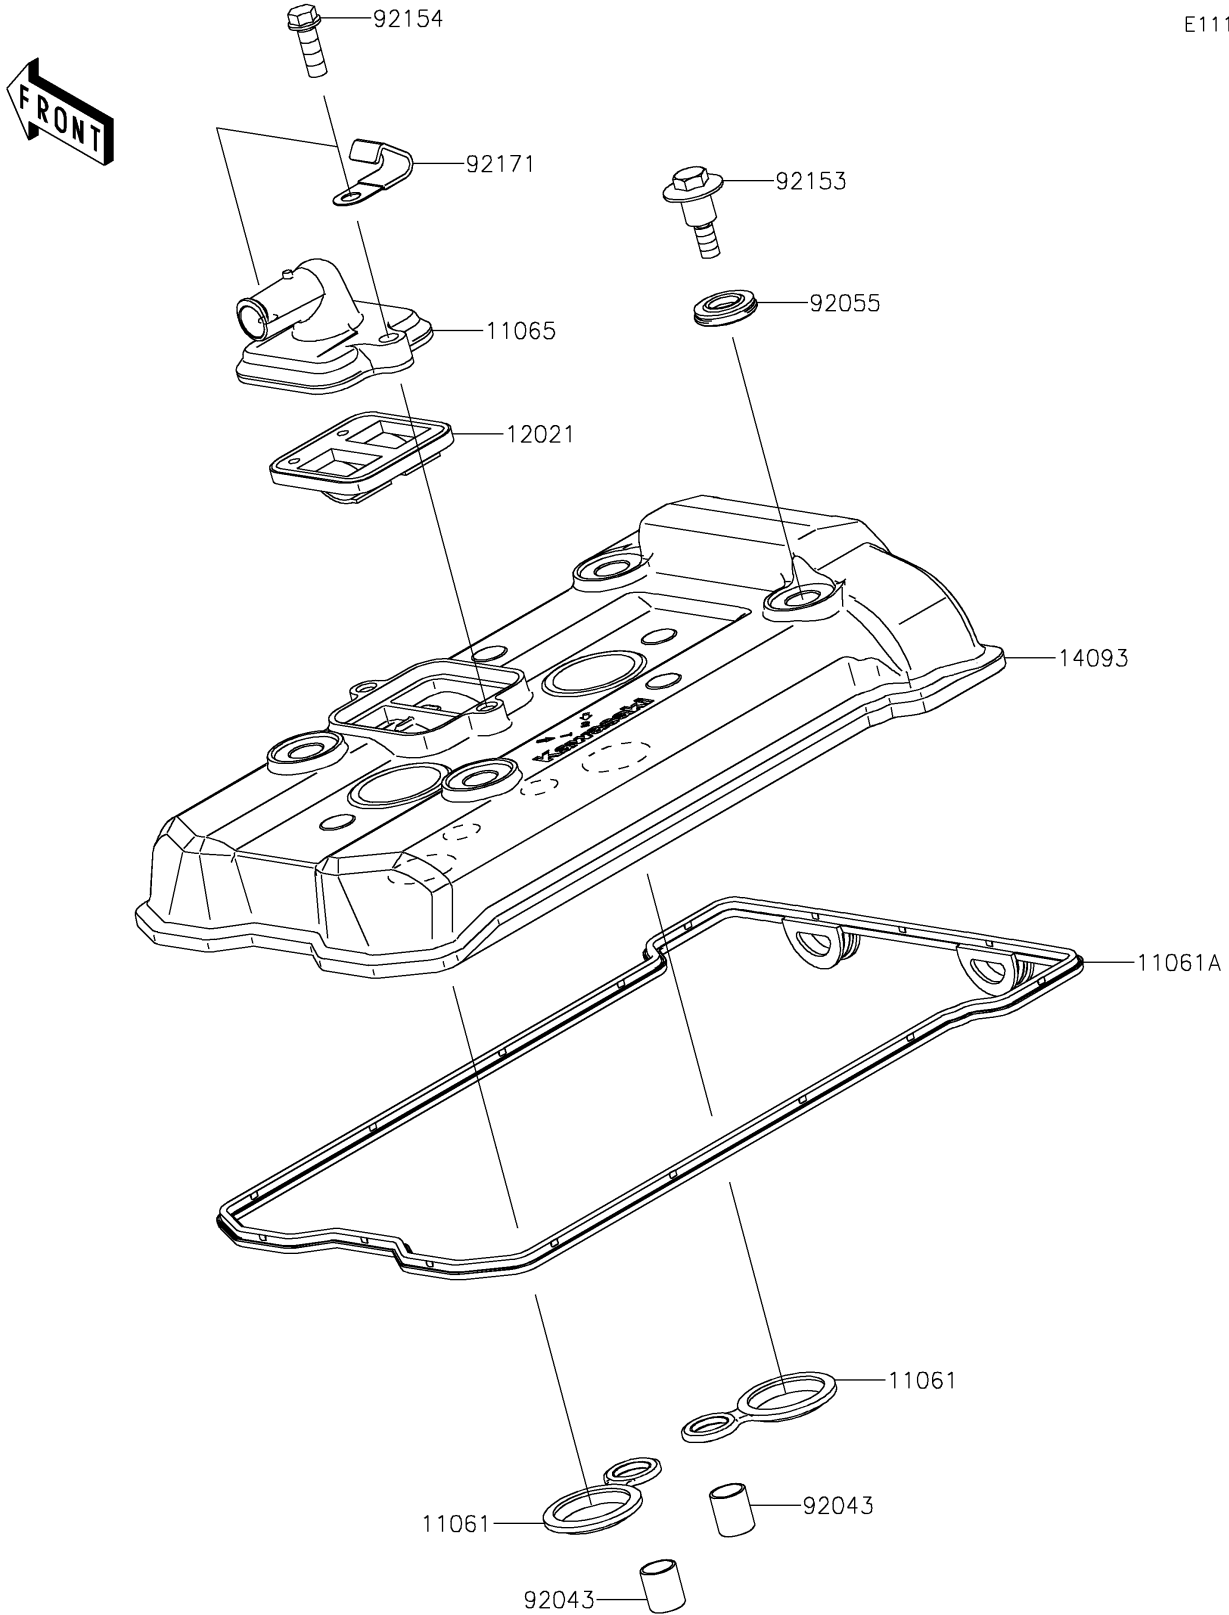

# 2020 Ninja® 650 PARTS DIAGRAM

Cylinder Head Cover

E1112

## 2020 Ninja® 650 PARTS LIST

### Cylinder Head Cover

ITEM NAME	PART NUMBER	QUANTITY
GASKET,SPARK PLUG HOLE (Ref # 11061)	11061-0105	2
GASKET,HEAD COVER (Ref # 11061A)	11061-1184	1
CAP (Ref # 11065)	11065-1320	1
VALVE-ASSY-REED (Ref # 12021)	12021-0708	1
COVER,HEAD (Ref # 14093)	14093-0501	1
PIN,10.1X12X14 (Ref # 92043)	92043-4009	2
RING-O (Ref # 92055)	92055-0187	4
BOLT,HEAD COVER (Ref # 92153)	92153-0793	4
BOLT,FLANGED,6X18 (Ref # 92154)	92154-1775	2
CLAMP (Ref # 92171)	92171-0813	1