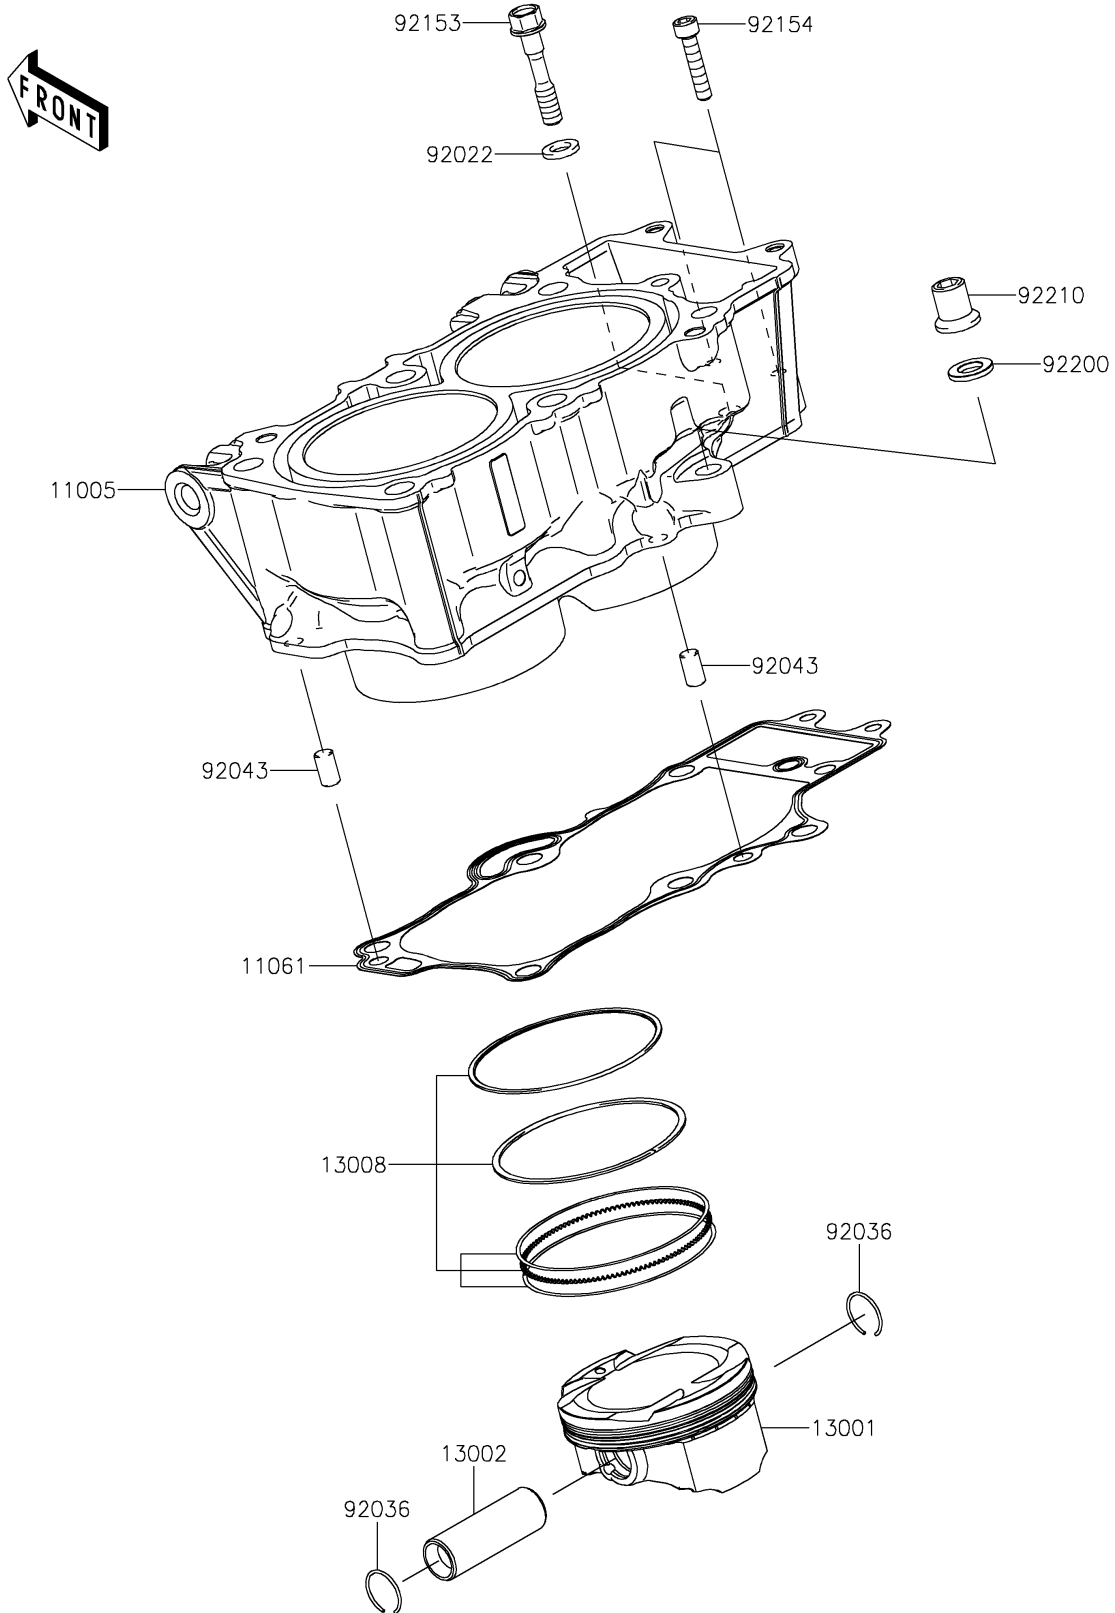

# 2020 Ninja® 650 PARTS DIAGRAM

Cylinder/Piston(s)

E1120

## 2020 Ninja® 650 PARTS LIST

Cylinder/Piston(s)

ITEM NAME	PART NUMBER	QUANTITY
CYLINDER-ENGINE (Ref # 11005)	11005-0666	1
GASKET,CYLINDER BASE (Ref # 11061)	11061-1207	1
PISTON-ENGINE (Ref # 13001)	13001-0786	2
PIN-PISTON (Ref # 13002)	13002-0007	2
RING-SET-PISTON (Ref # 13008)	13008-1196	2
WASHER,9X15.5X2 (Ref # 92022)	92022-1401	1
RING-SNAP,PISTON PIN (Ref # 92036)	92036-008	4
PIN,8X14 (Ref # 92043)	92043-1567	2
BOLT,8X43 (Ref # 92153)	92153-1011	1
BOLT,SOCKET,6X30 (Ref # 92154)	92154-0116	2
WASHER,10.5X19X2.3 (Ref # 92200)	92200-0363	1
NUT (Ref # 92210)	92210-0223	1