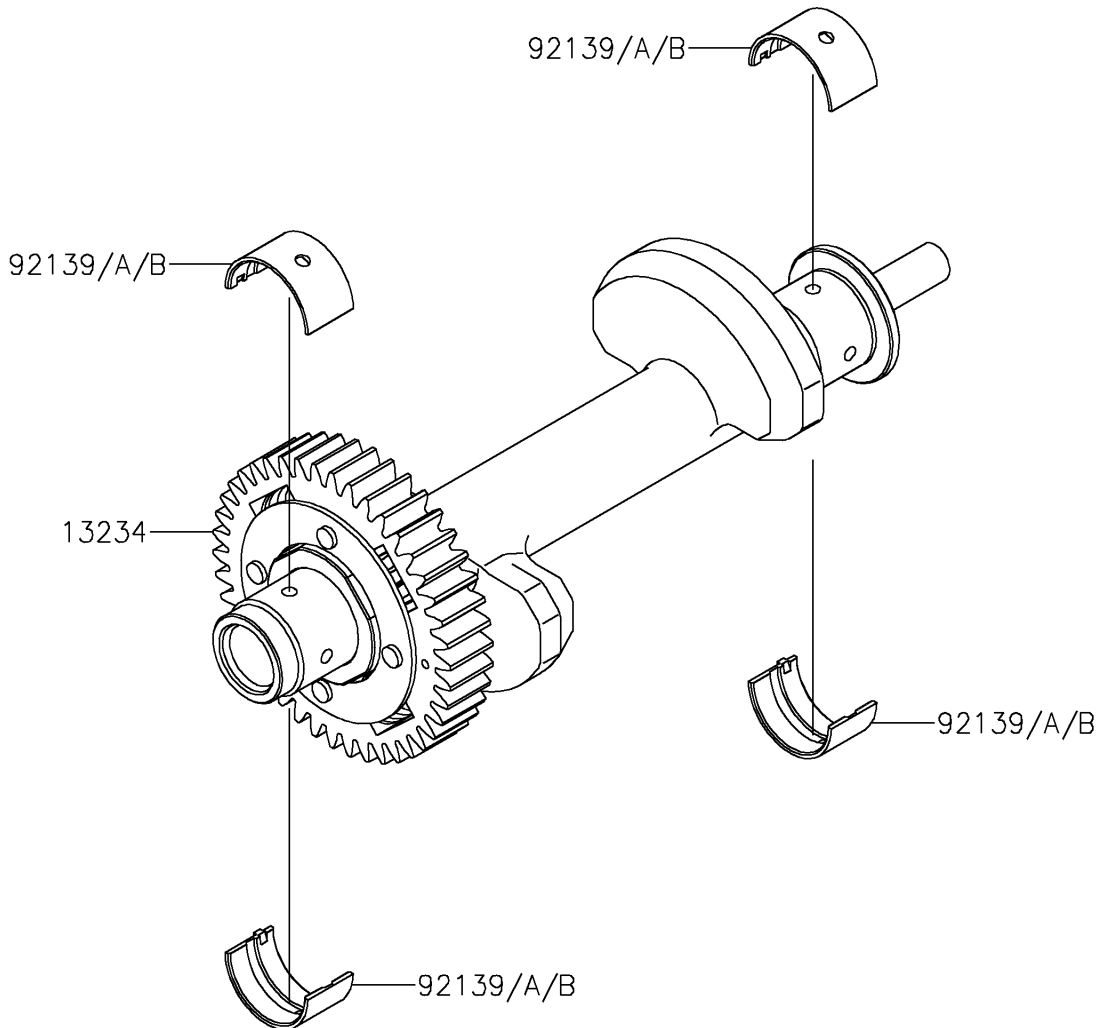

2020 Ninja® 650 PARTS DIAGRAM

Balancer

E1323

2020 Ninja® 650 PARTS LIST

Balancer

ITEM NAME	PART NUMBER	QUANTITY
SHAFT-COMP,BALANCER (Ref # 13234)	13234-0602	1
BUSHING,BALANCER,BLUE (Ref # 92139)	92139-0117	4
BUSHING,BALANCER,BLACK (Ref # 92139A)	92139-0118	AR
BUSHING,BALANCER,BROWN (Ref # 92139B)	92139-0119	AR