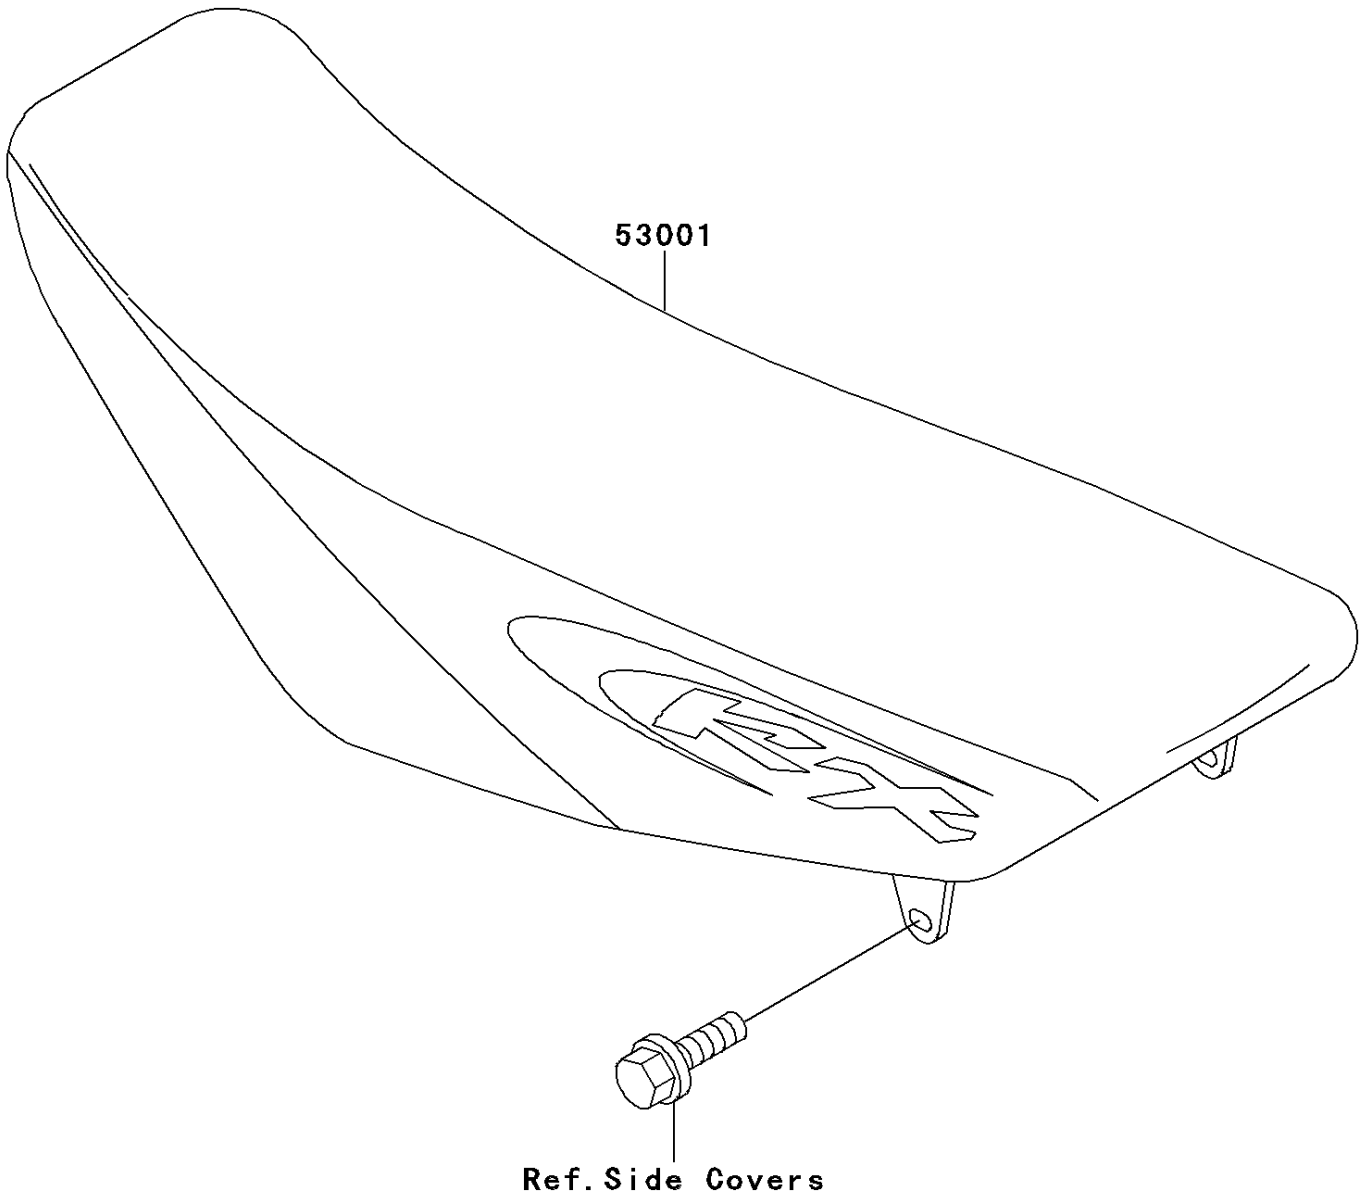

1999 KX100 PARTS DIAGRAM

Seat

F2510

1999 KX100 PARTS LIST

Seat

ITEM NAME	PART NUMBER	QUANTITY
SEAT-ASSY, GREEN/BLACK (Ref # 53001)	53001-1846-MH	1