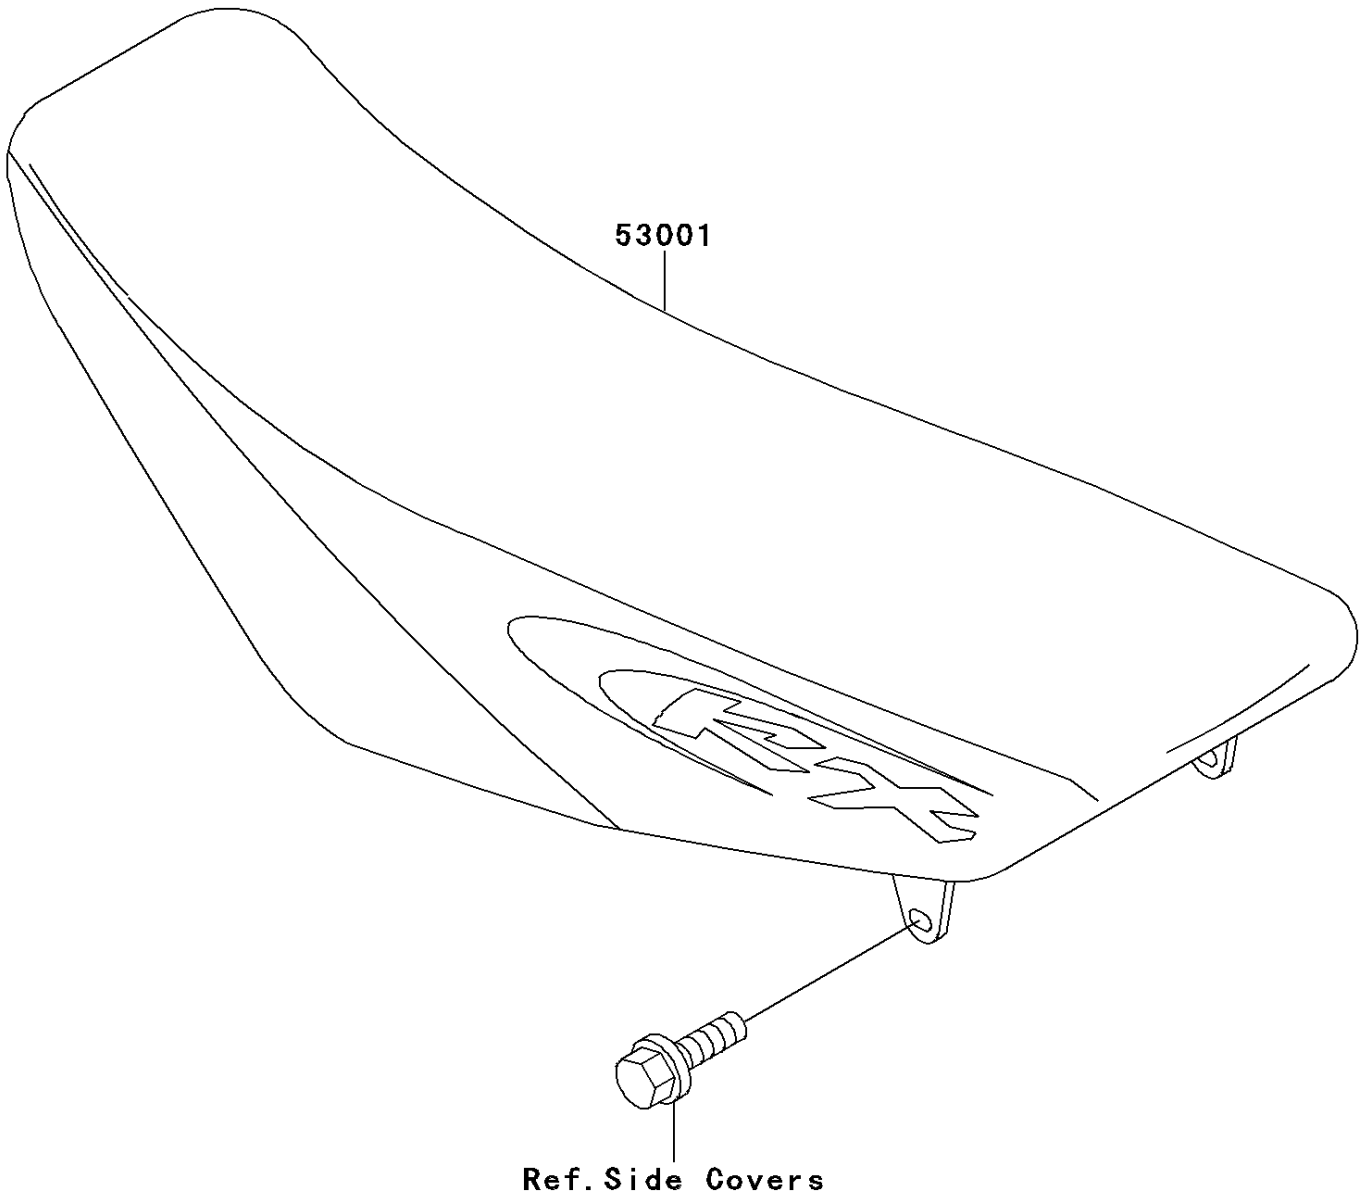

# 1999 KX100 PARTS DIAGRAM

Seat

F2510

# 1999 KX100 PARTS LIST

Seat

ITEM NAME	PART NUMBER	QUANTITY
SEAT-ASSY, GREEN/BLACK (Ref # 53001)	53001-1846-MH	1