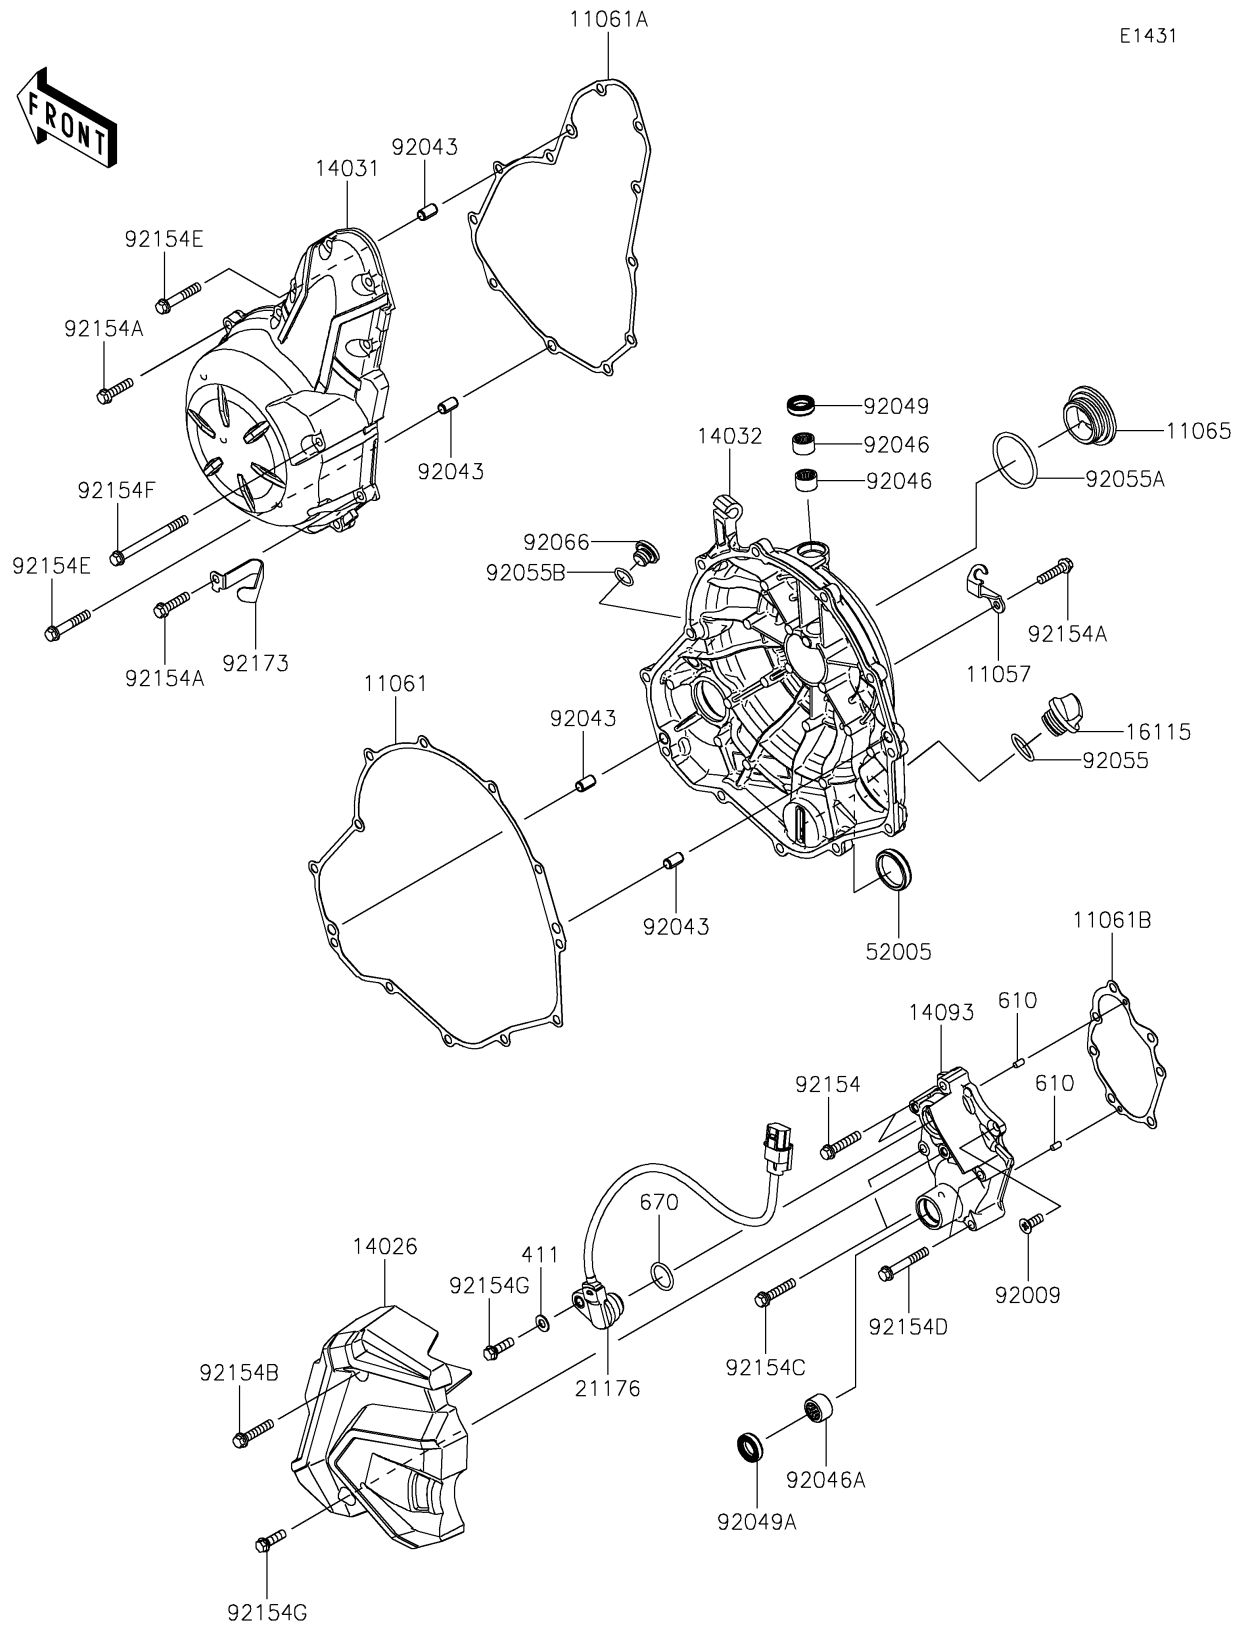

2020 Ninja® 650 PARTS DIAGRAM

Engine Cover(s)

E1431

2020 Ninja® 650 PARTS LIST

Engine Cover(s)

ITEM NAME	PART NUMBER	QUANTITY
BRACKET (Ref # 11057)	11057-0482	1
GASKET,CLUTCH COVER (Ref # 11061)	11061-0164	1
GASKET,GENERATOR COVER (Ref # 11061A)	11061-0165	1
GASKET,TRANSMISSION COVER (Ref # 11061B)	11061-0166	1
CAP (Ref # 11065)	11065-1325	1
COVER-CHAIN (Ref # 14026)	14026-0128	1
COVER-GENERATOR (Ref # 14031)	14031-0609	1
COVER-CLUTCH (Ref # 14032)	14032-0629	1
COVER,TRANSMISSION (Ref # 14093)	14093-0463	1
CAP-OIL FILLER (Ref # 16115)	16115-1053	1
SENSOR,GEAR POSITION (Ref # 21176)	21176-0820	1
WASHER-PLAIN,6MM (Ref # 411)	411AA0600	1
GAUGE,OIL LEVEL (Ref # 52005)	52005-0071	1
ROLLER,4X8 (Ref # 610)	610A0408	2
O RING,18MM (Ref # 670)	670D2018	1
SCREW,6X16 (Ref # 92009)	92009-1360	1
PIN,6.2X8X14 (Ref # 92043)	92043-1263	4
BEARING-NEEDLE,HK1210FM (Ref # 92046)	92046-0034	2
BEARING-NEEDLE,HK1312 (Ref # 92046A)	92046-1148	1
SEAL-OIL,CLUTCH RELEASE (Ref # 92049)	92049-1475	1
SEAL-OIL,TC13225.5 (Ref # 92049A)	92049-1519	1
RING-O,19.8MM (Ref # 92055)	92055-0844	1
RING-O,39.4MM (Ref # 92055A)	92055-0849	1
RING-O,13.0X1.9 (Ref # 92055B)	92055-1011	1
PLUG,12X9.1 (Ref # 92066)	92066-0937	1
BOLT,FLANGED,6X30 (Ref # 92154)	92154-0727	2
BOLT,FLANGED,6X25 (Ref # 92154A)	92154-0819	21
BOLT,FLANGED,6X30 (Ref # 92154B)	92154-1772	1
BOLT,FLANGED,6X30 (Ref # 92154C)	92154-1773	2

2020 Ninja® 650 PARTS LIST

Engine Cover(s)

ITEM NAME	PART NUMBER	QUANTITY
BOLT,FLANGED,6X40 (Ref # 92154D)	92154-1774	2
BOLT,FLANGED,6X35 (Ref # 92154E)	92154-1779	2
BOLT,FLANGED,6X70 (Ref # 92154F)	92154-1780	1
BOLT,FLANGED,6X20 (Ref # 92154G)	92154-2130	2
CLAMP (Ref # 92173)	92173-1689	1