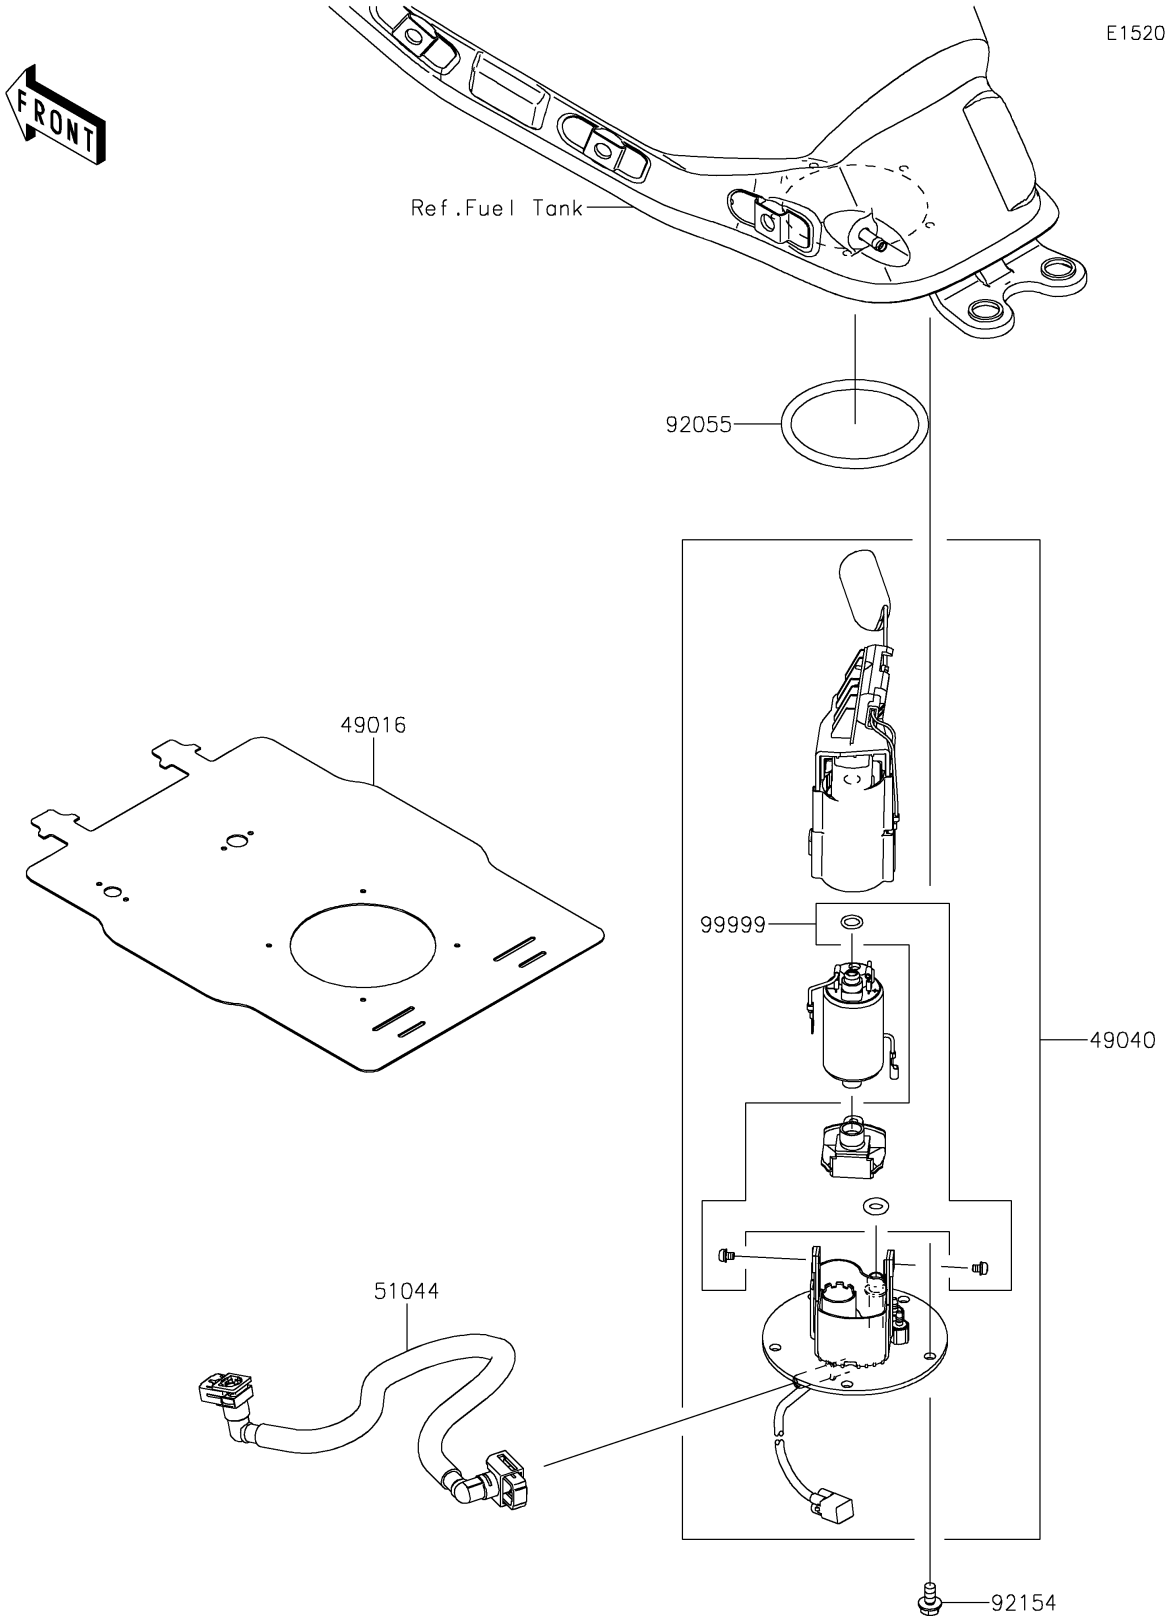

2020 Ninja® 650 PARTS DIAGRAM

Fuel Pump

2020 Ninja® 650 PARTS LIST

Fuel Pump

ITEM NAME	PART NUMBER	QUANTITY
COVER-SEAL (Ref # 49016)	49016-0641	1
PUMP-FUEL (Ref # 49040)	49040-0754	1
TUBE-ASSY,FUEL (Ref # 51044)	51044-0847	1
RING-O,74.6X5.7 (Ref # 92055)	92055-0728	1
BOLT,FLANGED,6X12 (Ref # 92154)	92154-2335	5
KIT,FUEL FILTER (Ref # 99999)	99999-0525	1