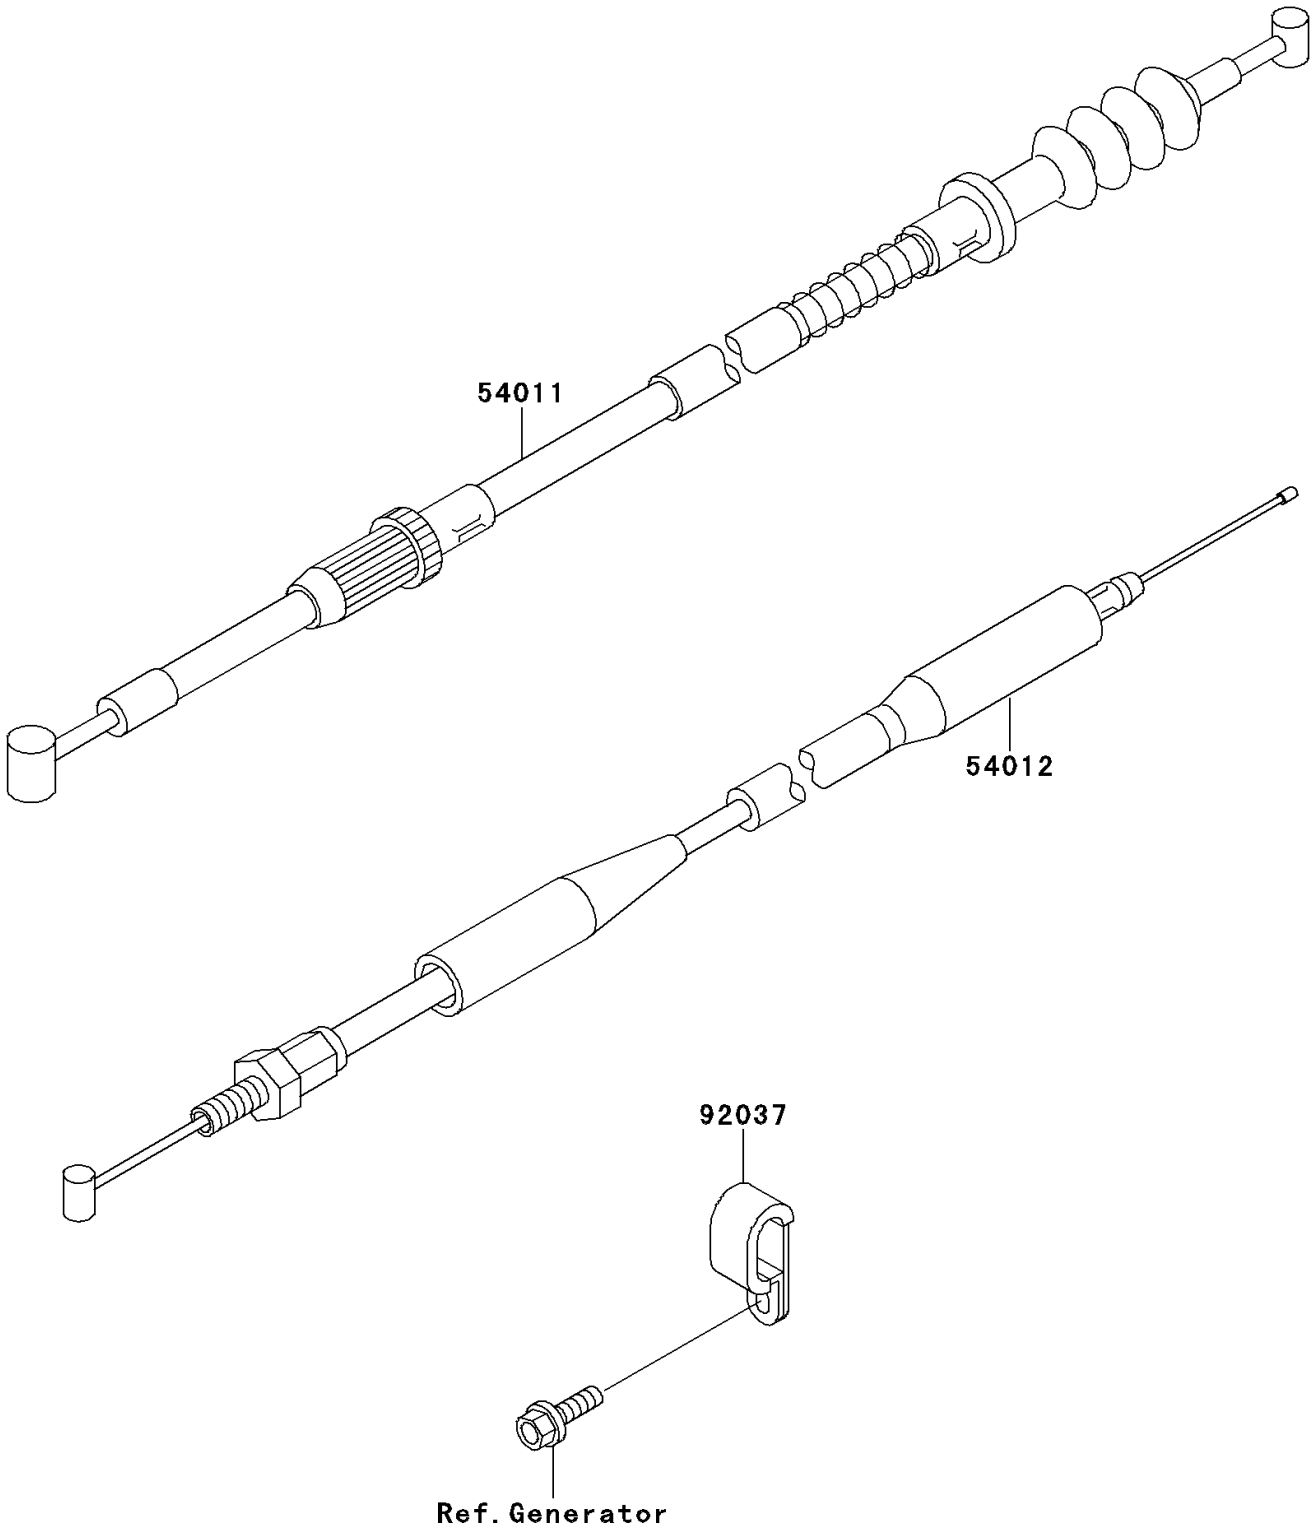

1998 KX100 PARTS DIAGRAM

Cables

F2540

1998 KX100 PARTS LIST

Cables

ITEM NAME	PART NUMBER	QUANTITY
CABLE-CLUTCH (Ref # 54011)	54011-1375	1
CABLE-THROTTLE (Ref # 54012)	54012-1565	1
CLAMP (Ref # 92037)	92037-1608	1